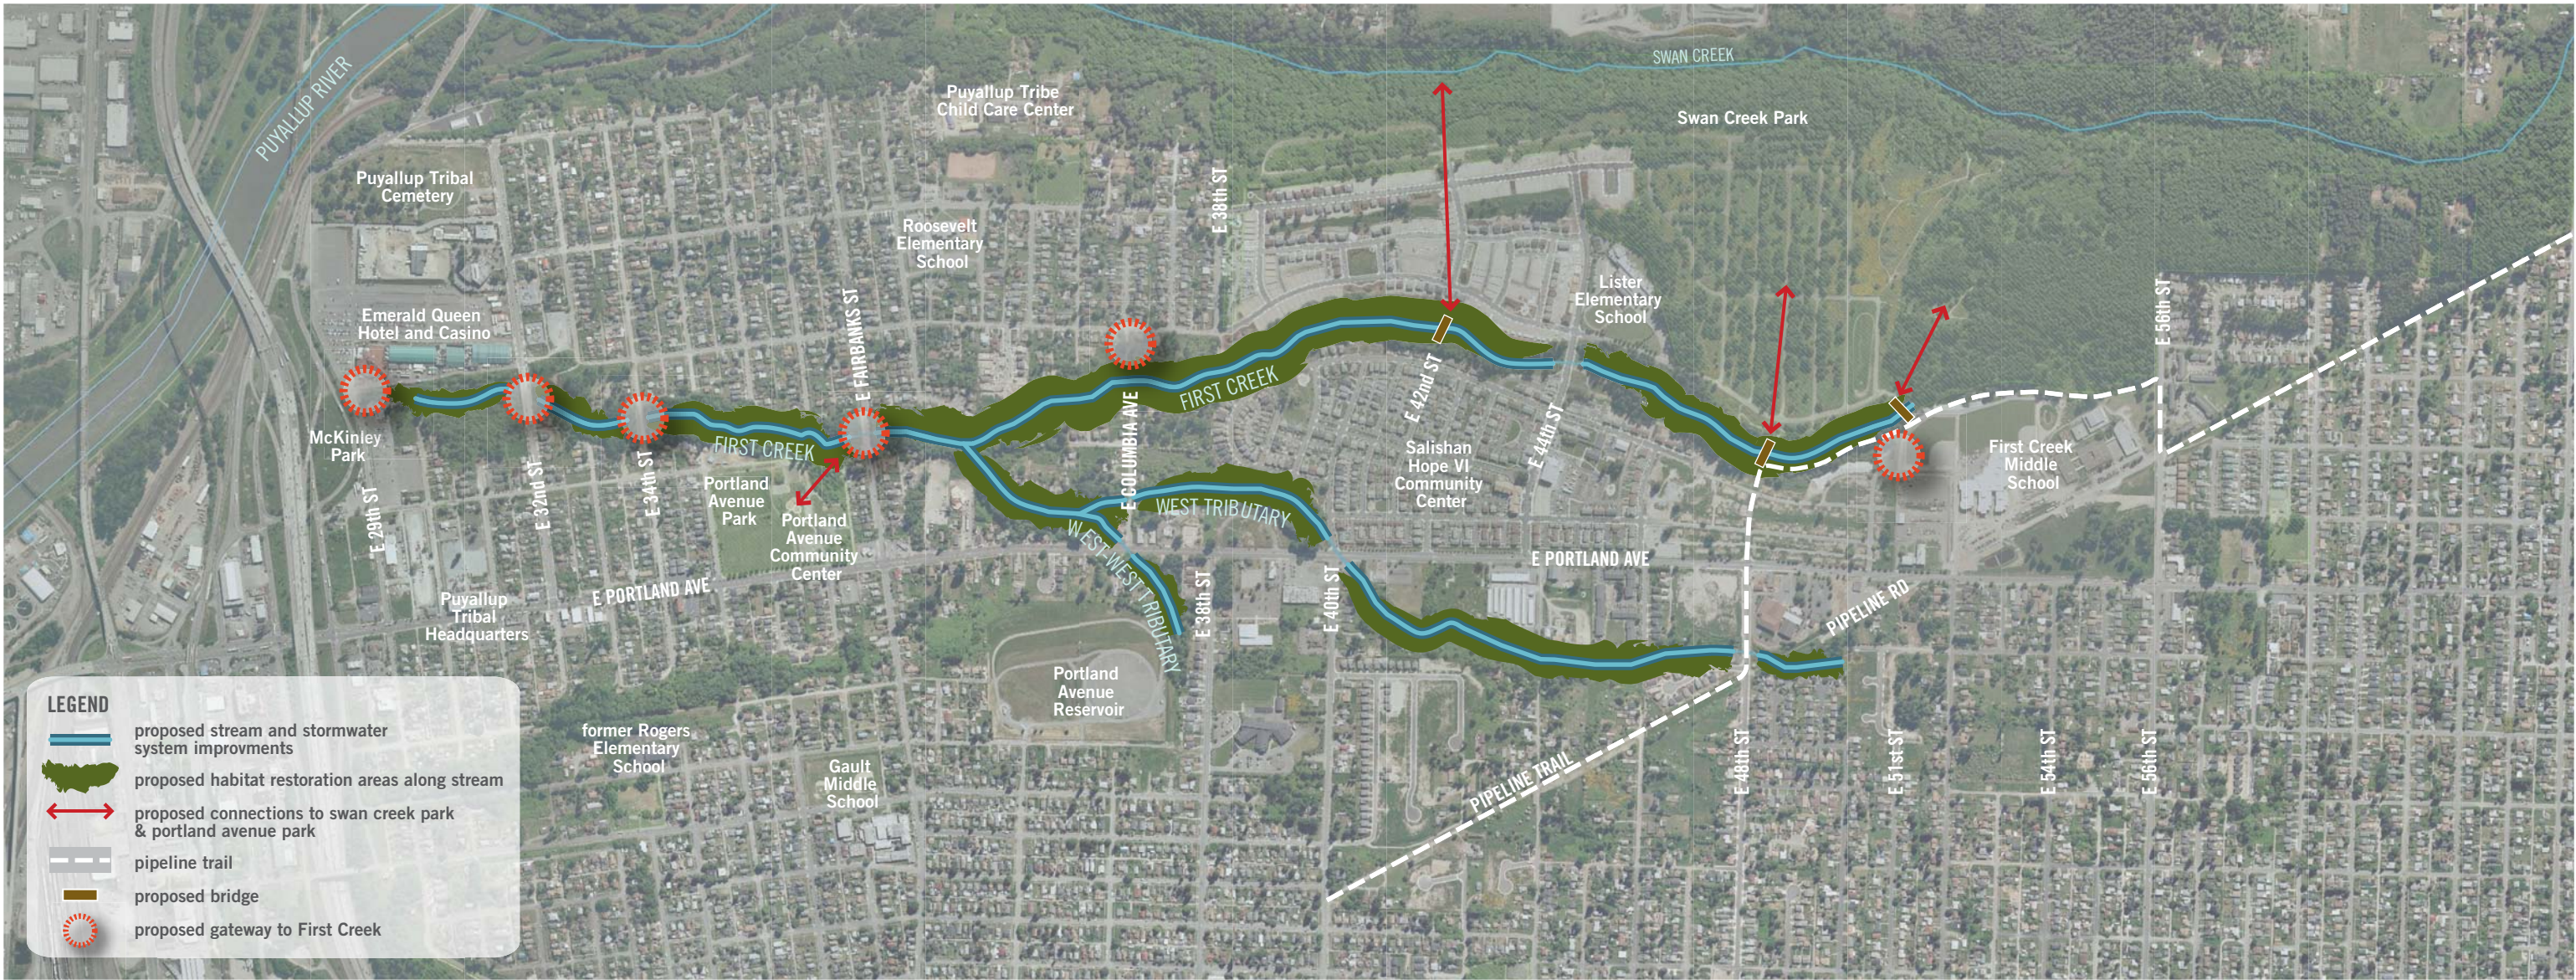

FIRST CREEK VISION:

First Creek is a valued natural, cultural, and educational resource and center of community in East Tacoma. The First Creek system is composed of healthy habitats with native plants and urban wildlife, clean fresh water, and a system of safe and well-used trails.

FIRST CREEK ACTION AREAS

ACCESS: Strengthen the community's physical access to First Creek.

SAFETY: Make First Creek a safe place for recreation, education, and family and community activities.

IDENTITY: Create a positive identity for First Creek and strengthen the community's understanding of its importance socially, culturally and historically.

EDUCATION: Strengthen stormwater education and outreach throughout the watershed, and make First Creek programs and activities models for watershed science and education.

FIRST CREEK ACTION PLAN KEY PROJECT OPPORTUNITY AREAS