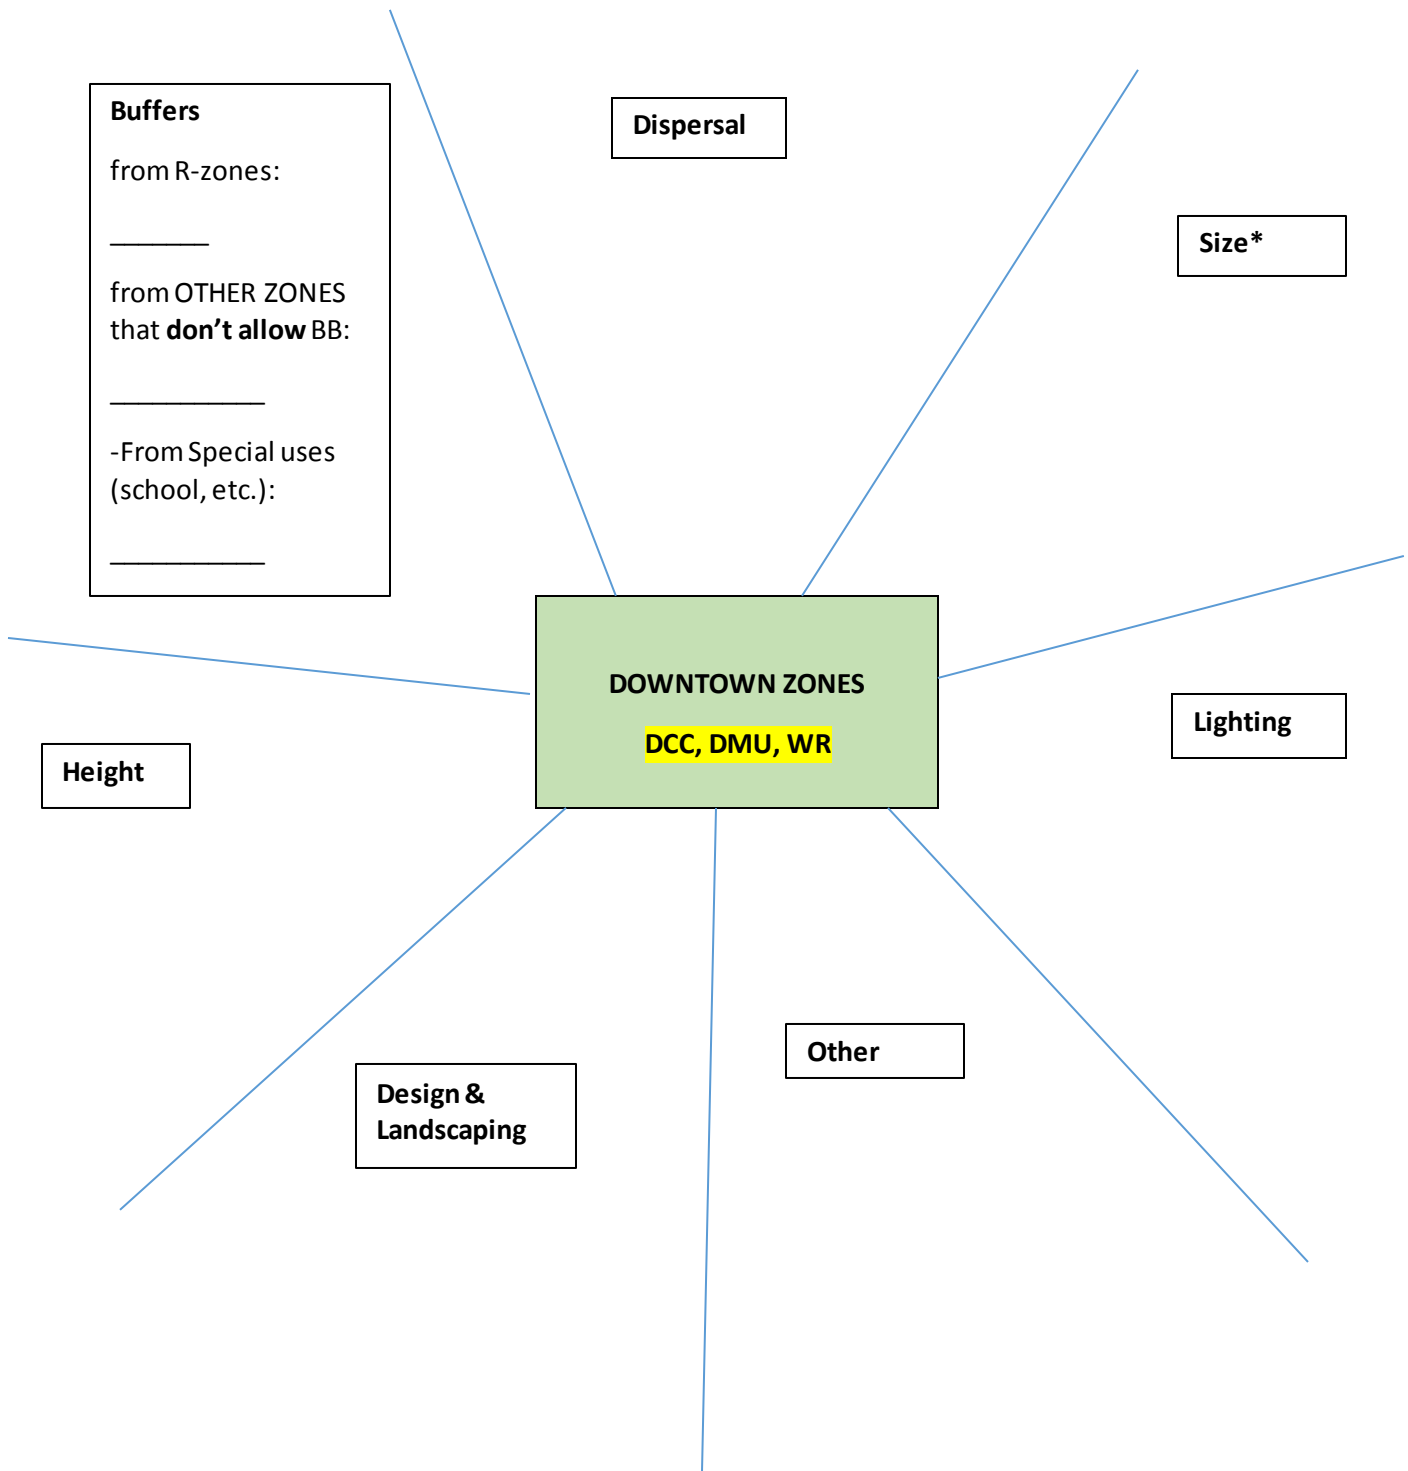

*Poster = 288 sq. ft.

Premier = 378 sq. ft.

Bulletin = 672 sq. ft.

*Poster = 288 sq. ft.

Premier = 378 sq. ft.

Bulletin = 672 sq. ft.

*Poster = 288 sq. ft.

Premier = 378 sq. ft.

Bulletin = 672 sq. ft.

*Poster = 288 sq. ft.

Premier = 378 sq. ft.

Bulletin = 672 sq. ft.