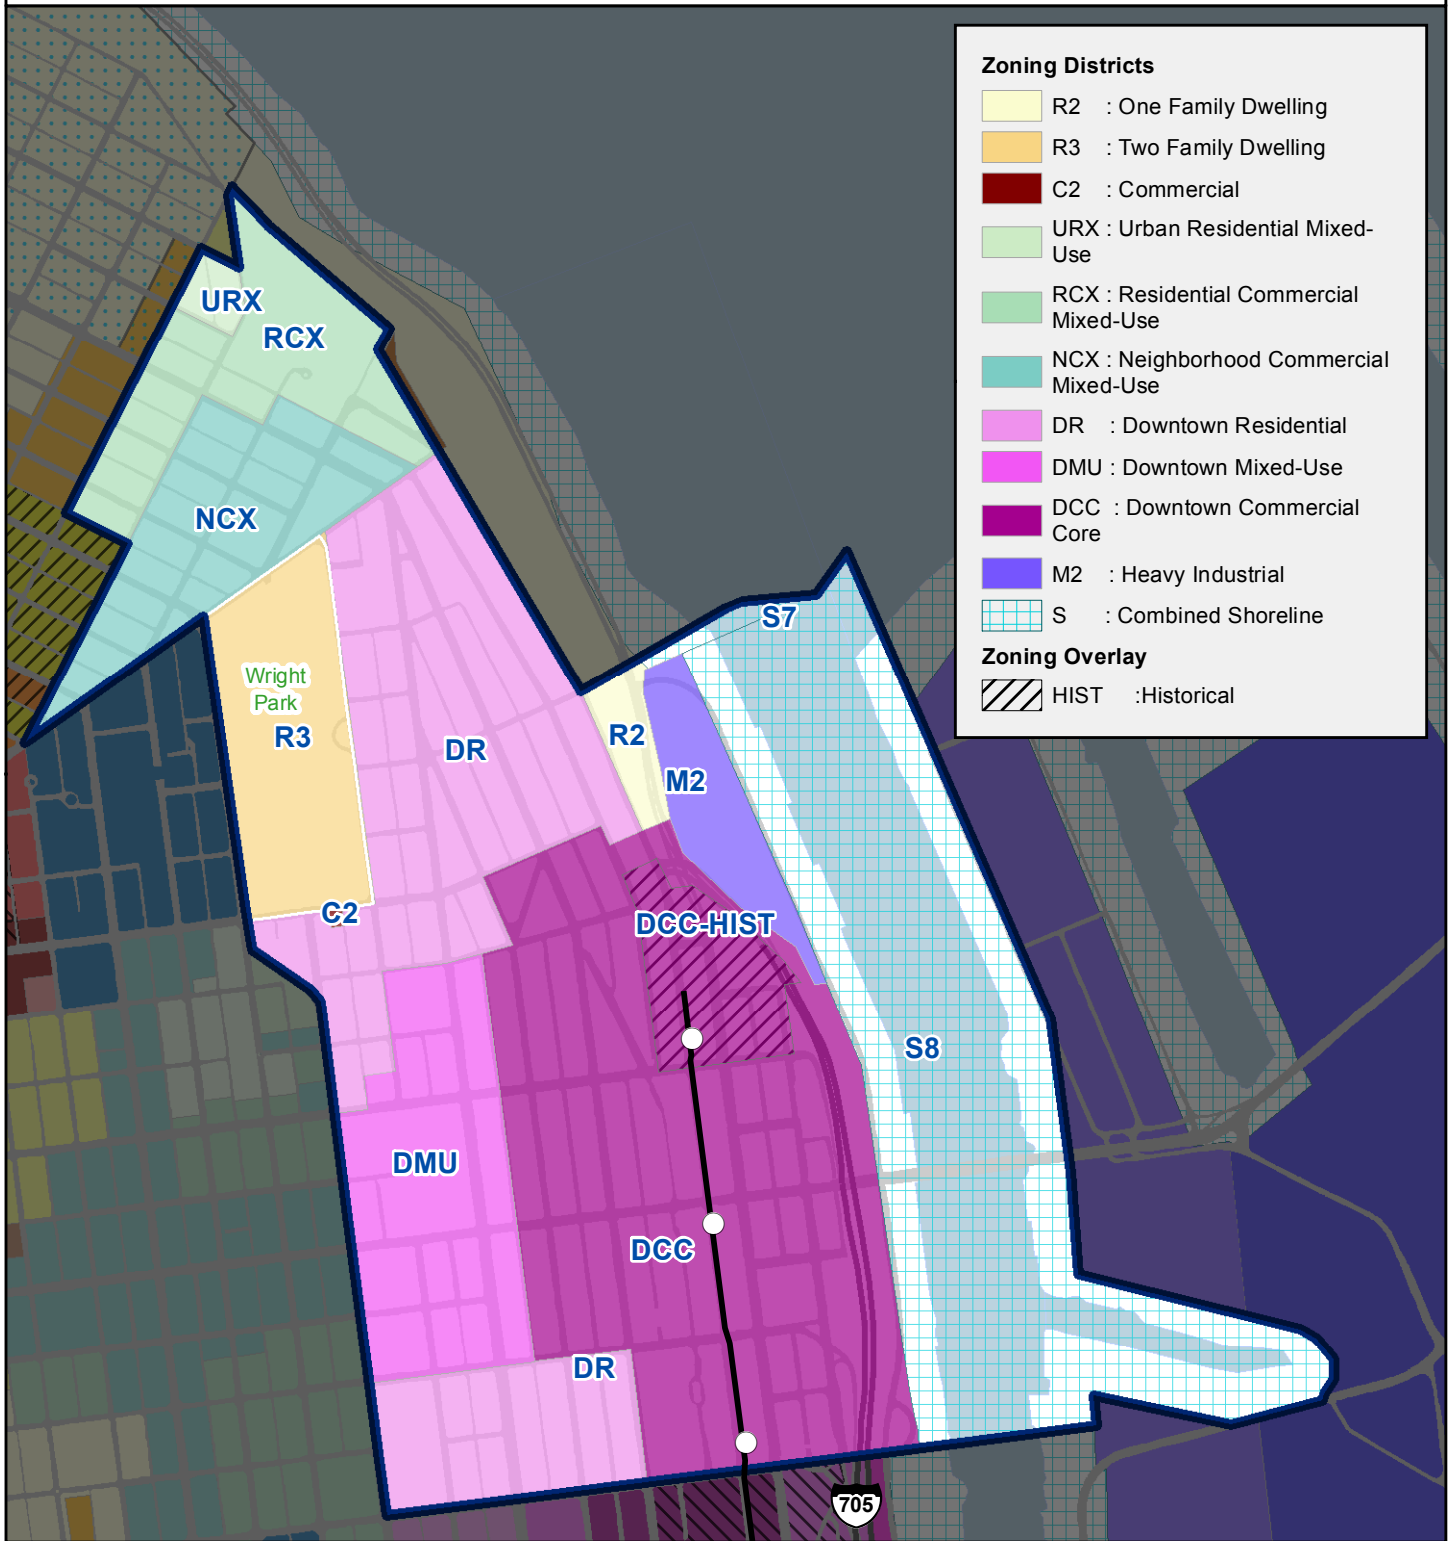

North Downtown Zoning Districts

- North Downtown Boundary
- Link light rail
- Light rail stations

0 250 500 1,000 1,500 2,000
Feet

Map is for reference only.