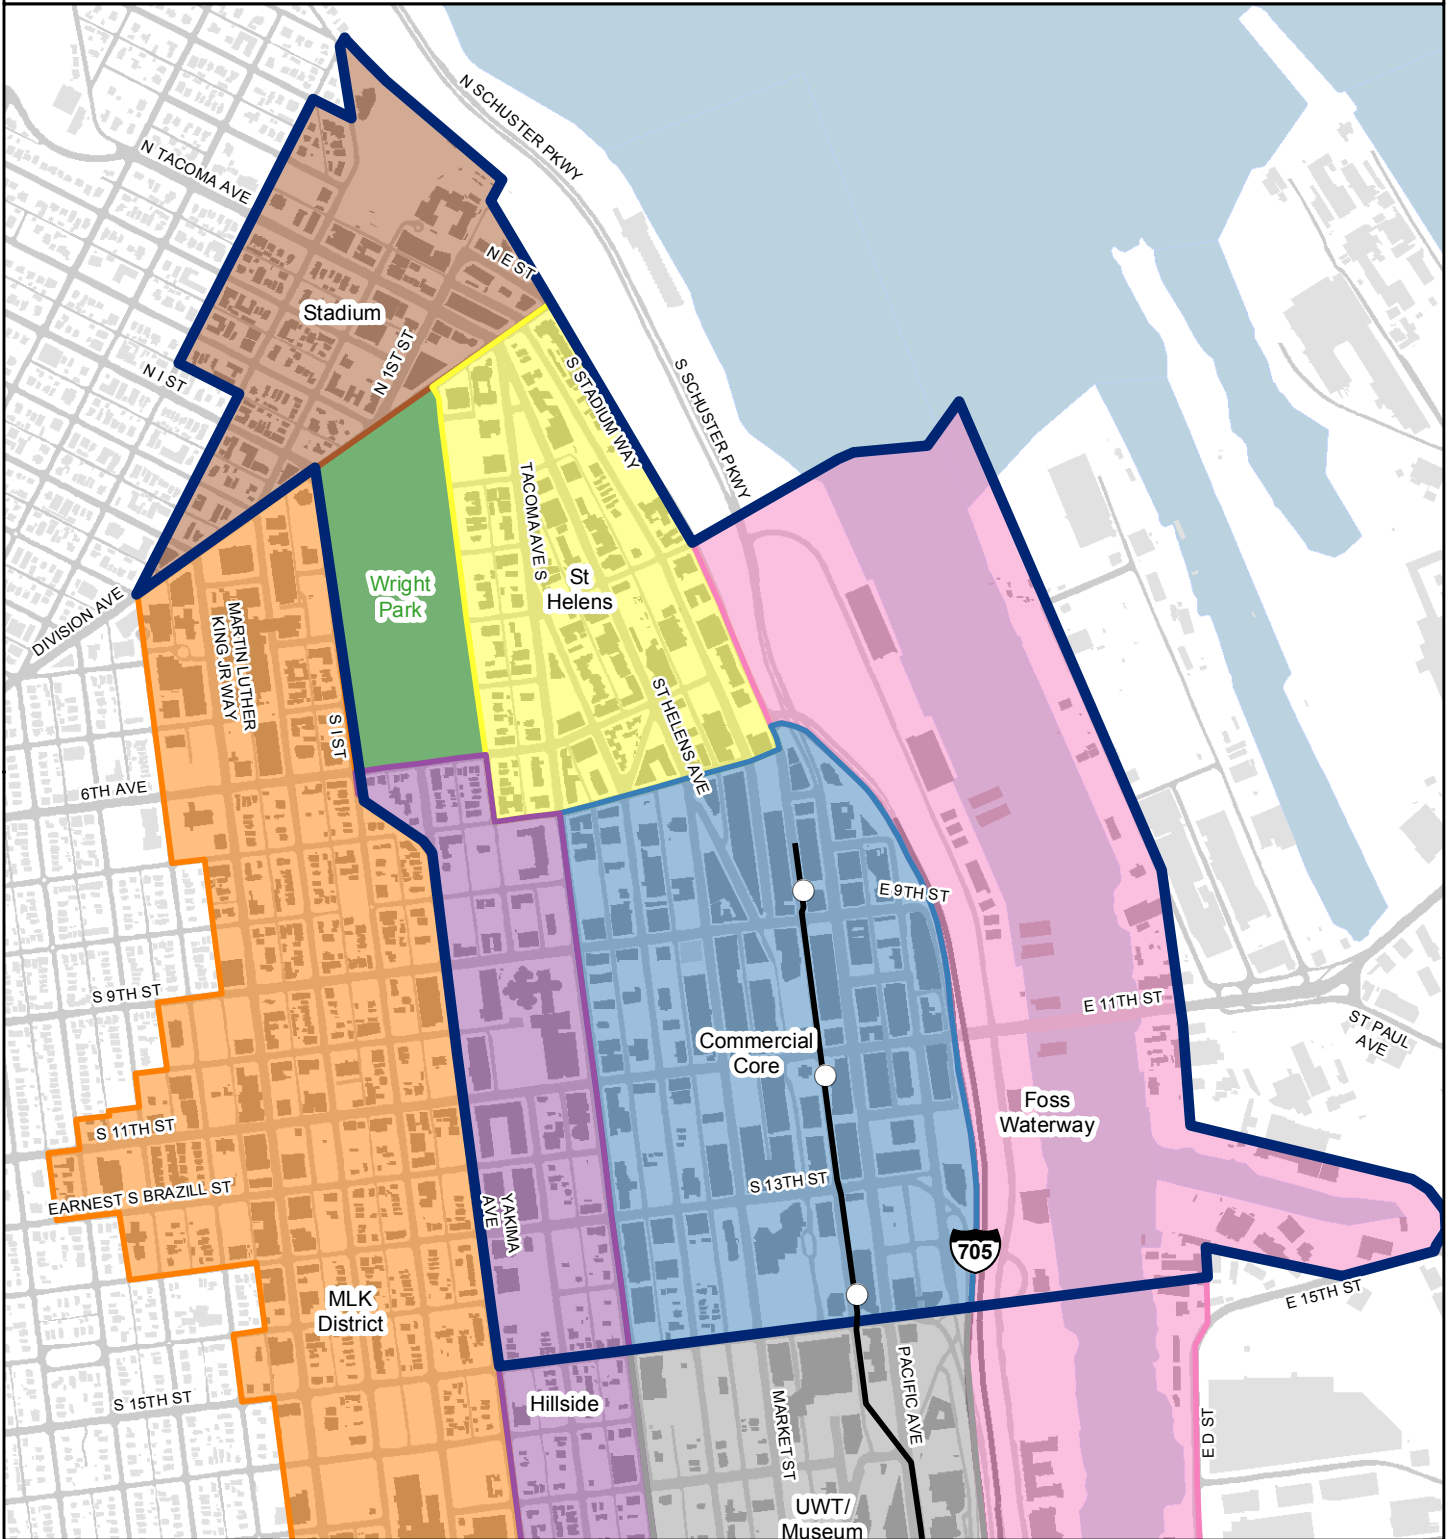

North Downtown Subarea Boundaries

-  North Downtown Boundary
-  Link light rail
-  Light rail stations

Map is for reference only.