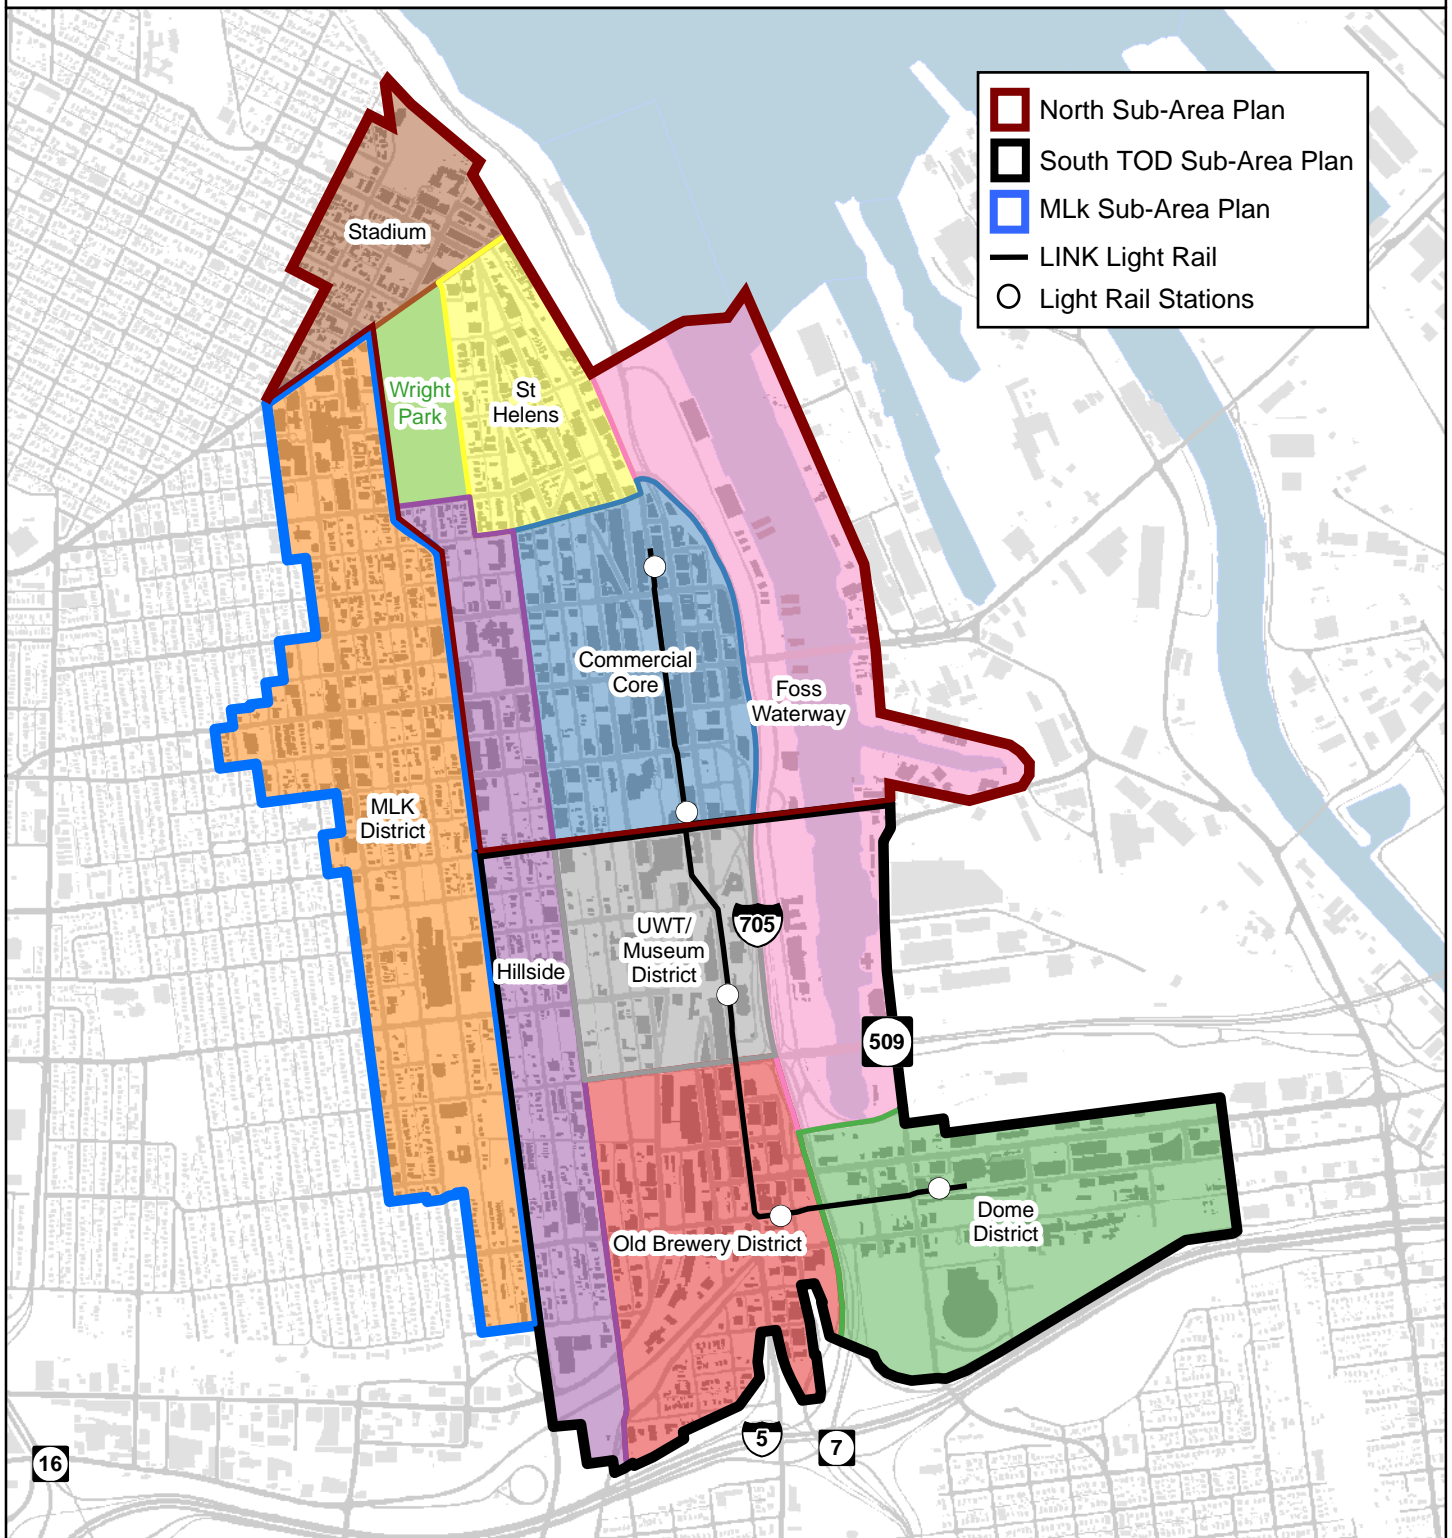

Tacoma Downtown Districts (in Color) and Three Sub-Area Planning Areas

- North Sub-Area Plan
- South TOD Sub-Area Plan
- MLk Sub-Area Plan
- LINK Light Rail
- Light Rail Stations

Map is for reference only.