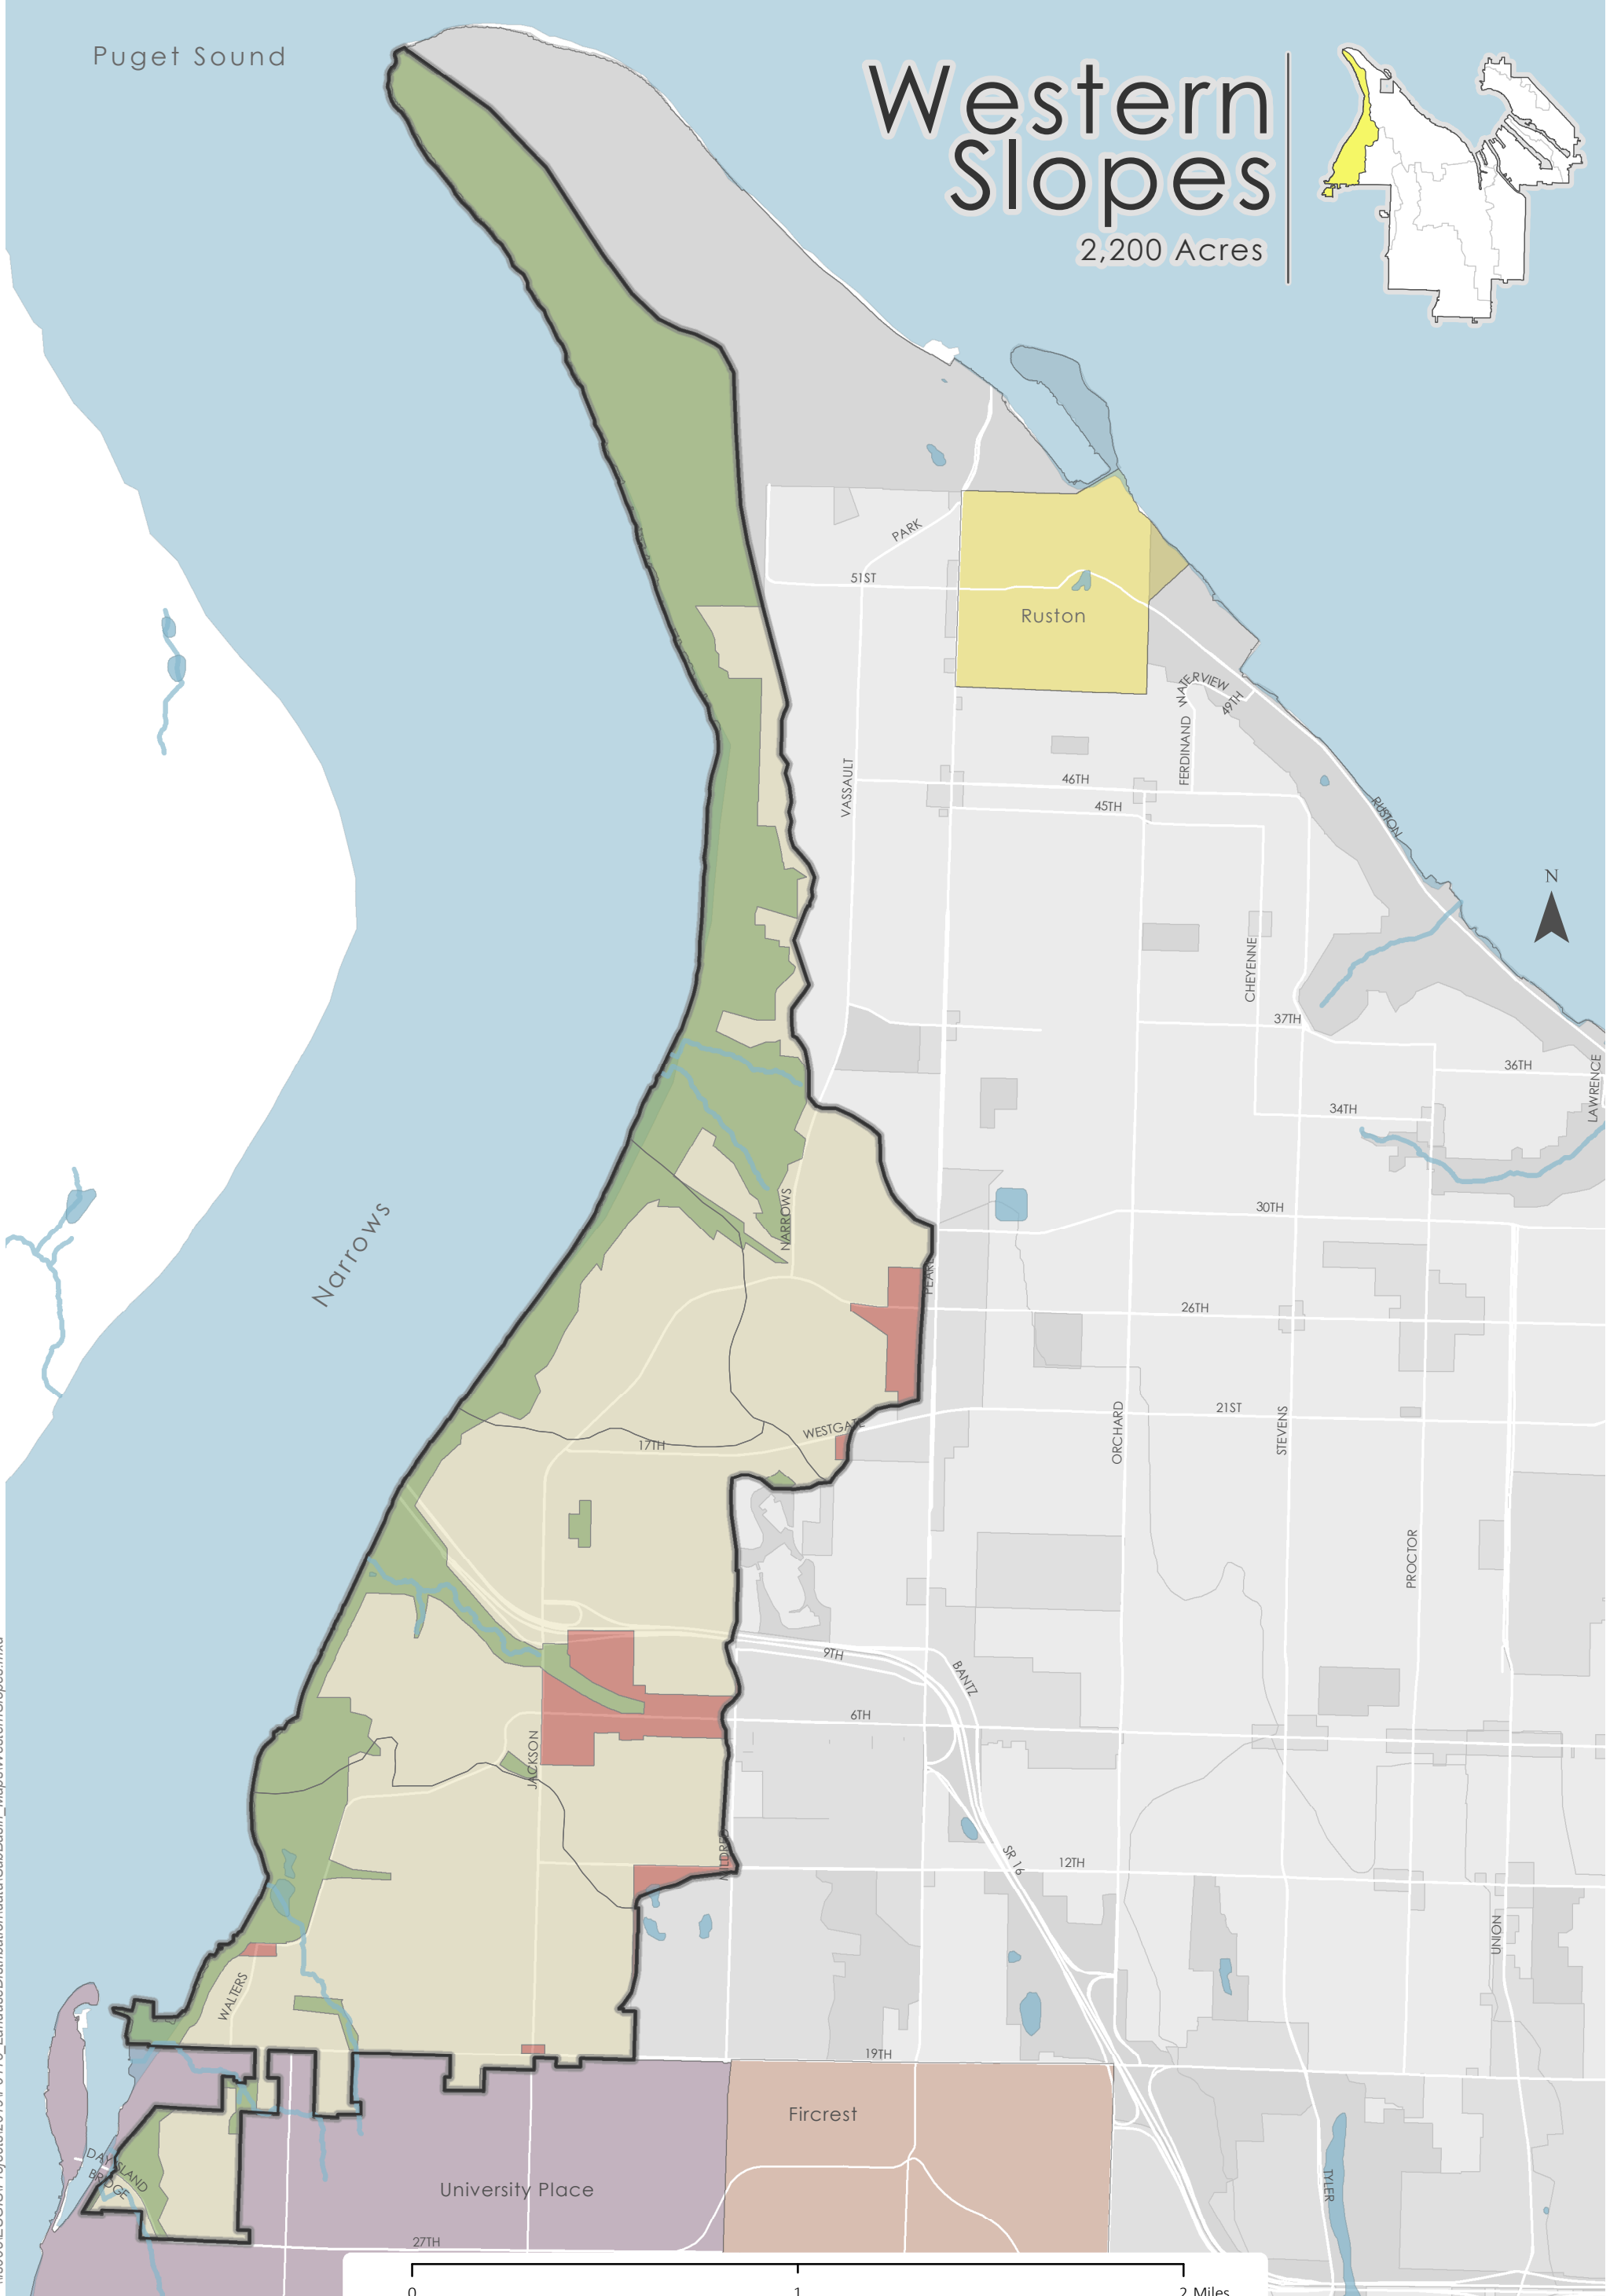

Puget Sound

Western Slopes

2,200 Acres

\\fs005\ESGIS\Projects\2019\PO1118_LanduseDistribution\data\SubBasin_Maps\WesternSlopes.mxd

Landuse

- 68% Residential
- 20% Open Space
- 12% Commercial

Boundaries

- University Place
- Fircrest
- Ruston
- Receiving Waters

Map Date: 12/23/2019
 Source: Science and Engineering Division
 Environmental Services Department
 City of Tacoma
 326 East D Street, Tacoma WA 98421
 (253) 591-5588