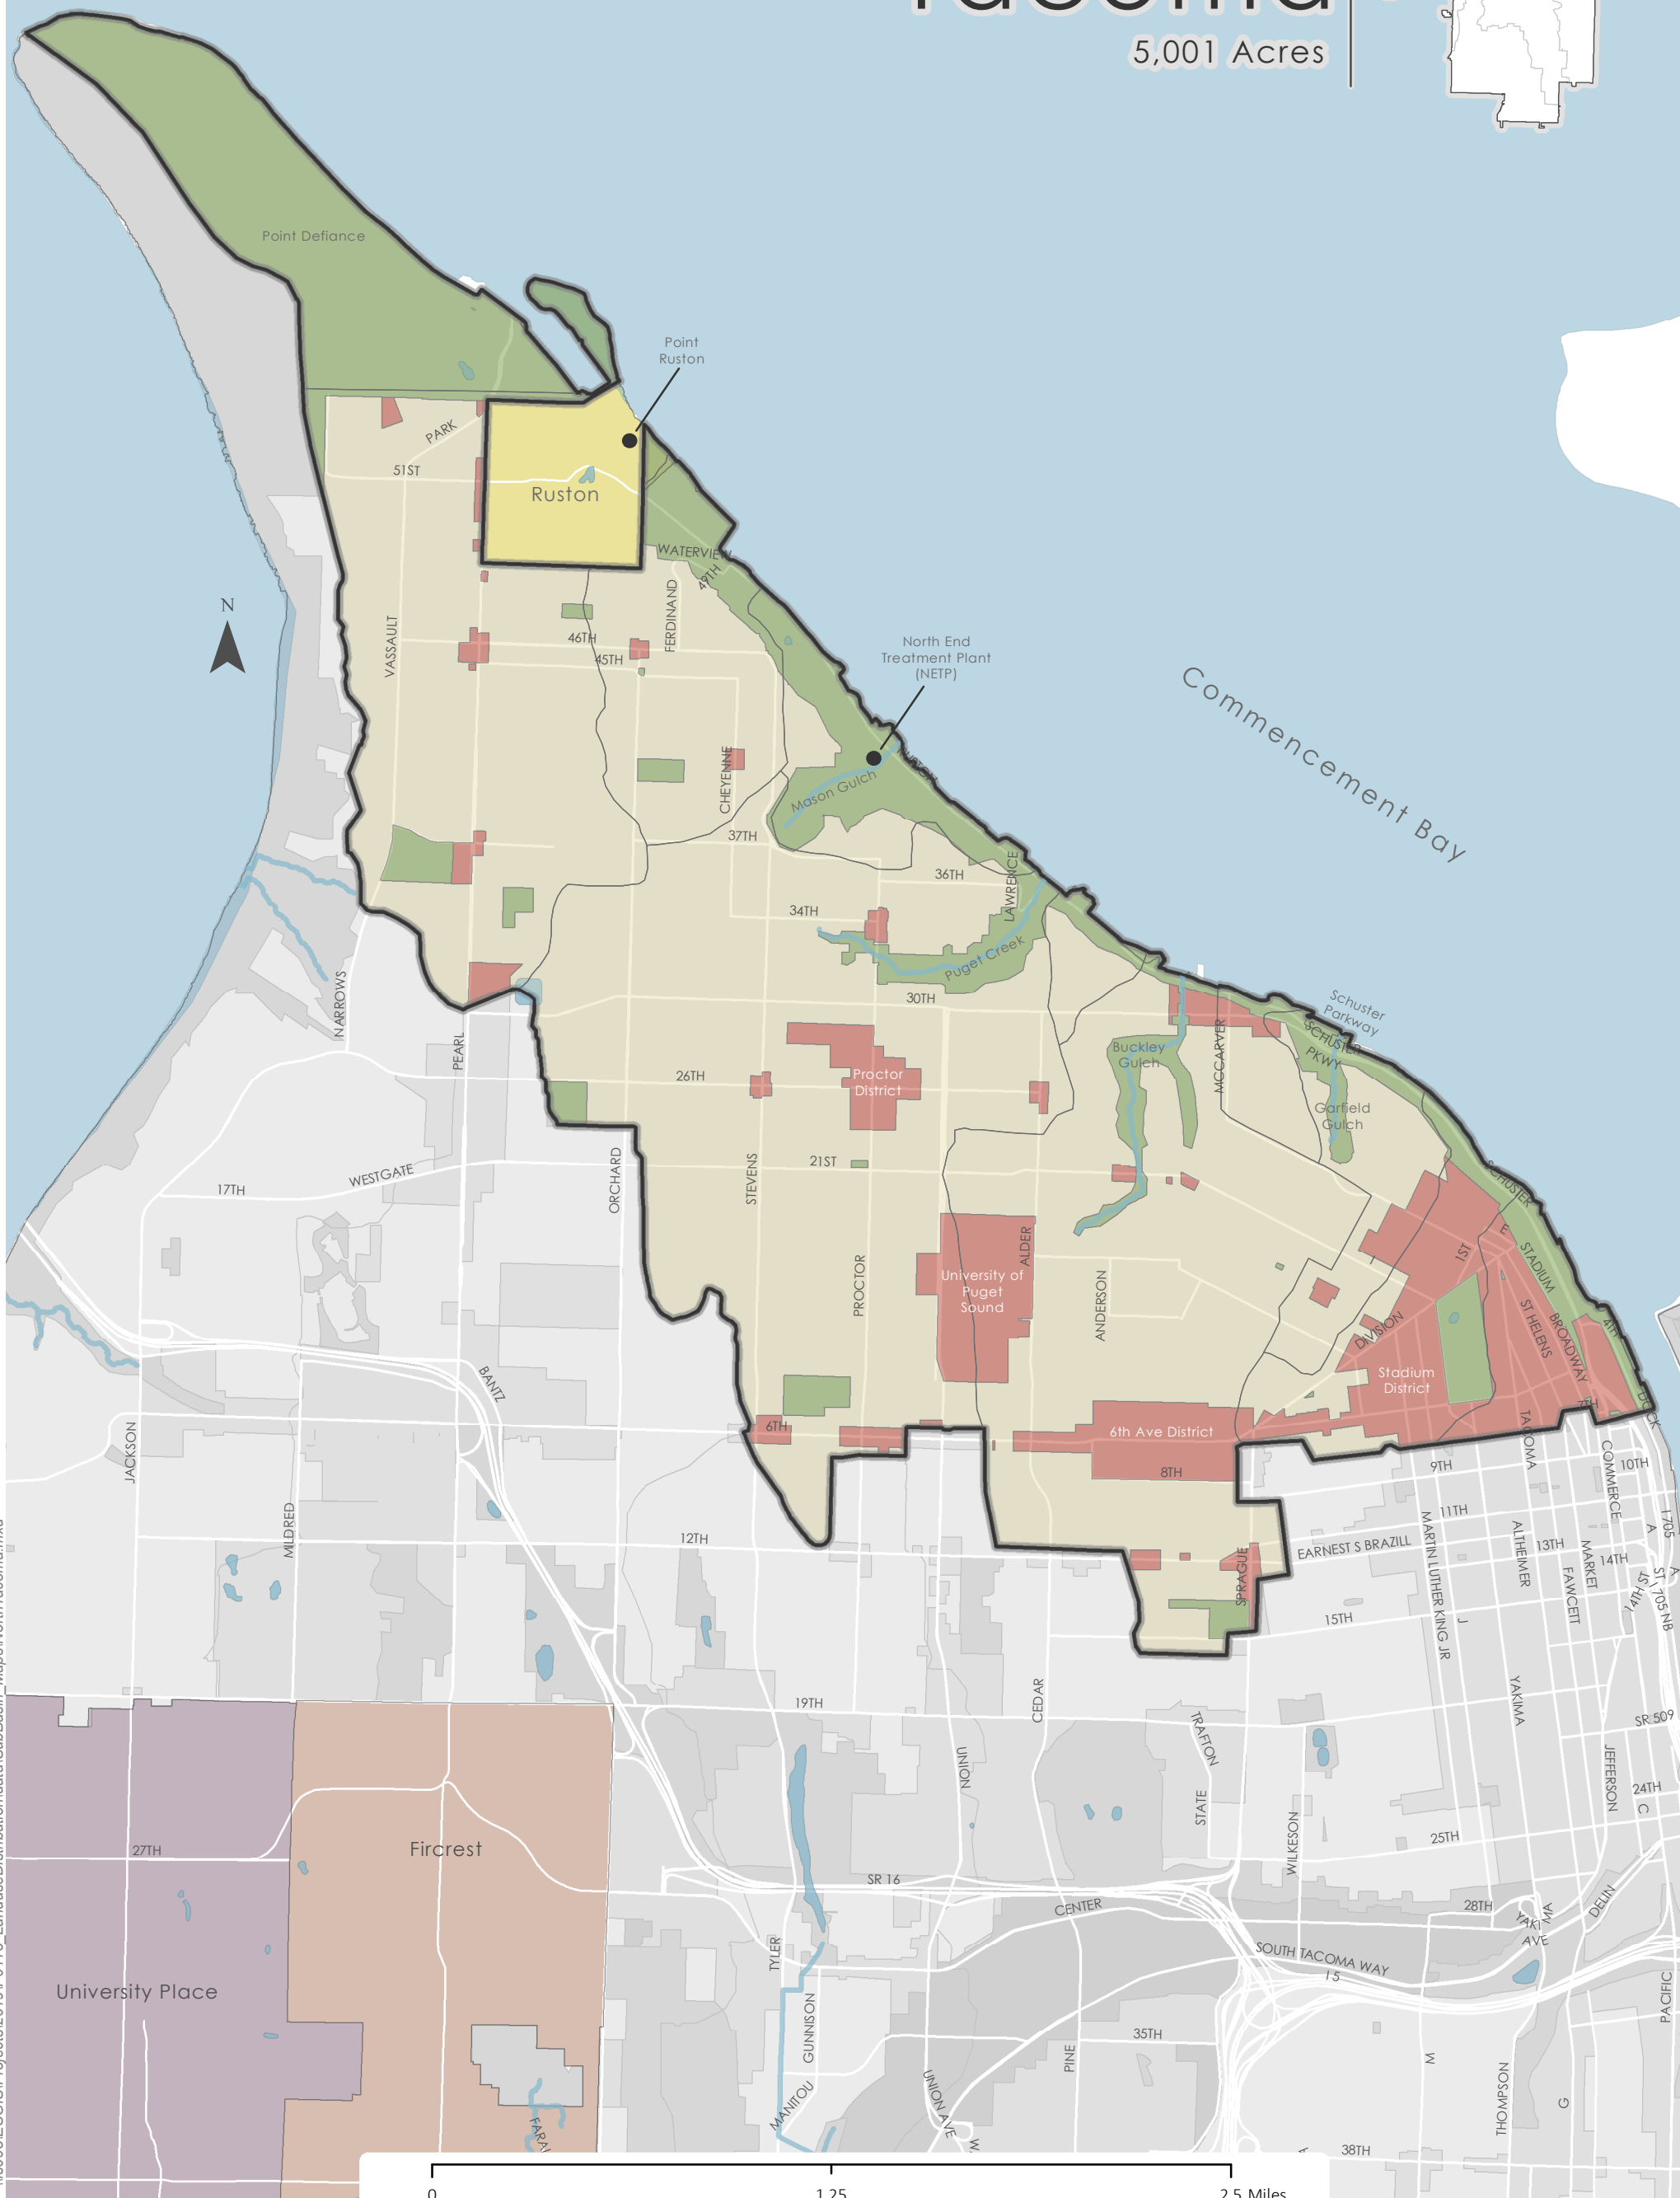

Puget Sound

North Tacoma

5,001 Acres

\\fs005\ESGIS\Projects\2019\PO1118_LanduseDistribution\data\SubBasin_Maps\NorthTacoma.mxd

0 1.25 2.5 Miles

Landuse

68%		Residential
20%		Open Space
12%		Commercial

Boundaries

	University Place
	Fircrest
	Ruston
	Receiving Waters

Map Date: 12/23/2019
 Source: Science and Engineering Division
 Environmental Services Department
 City of Tacoma
 326 East D Street, Tacoma WA 98421
 (253) 591-5588