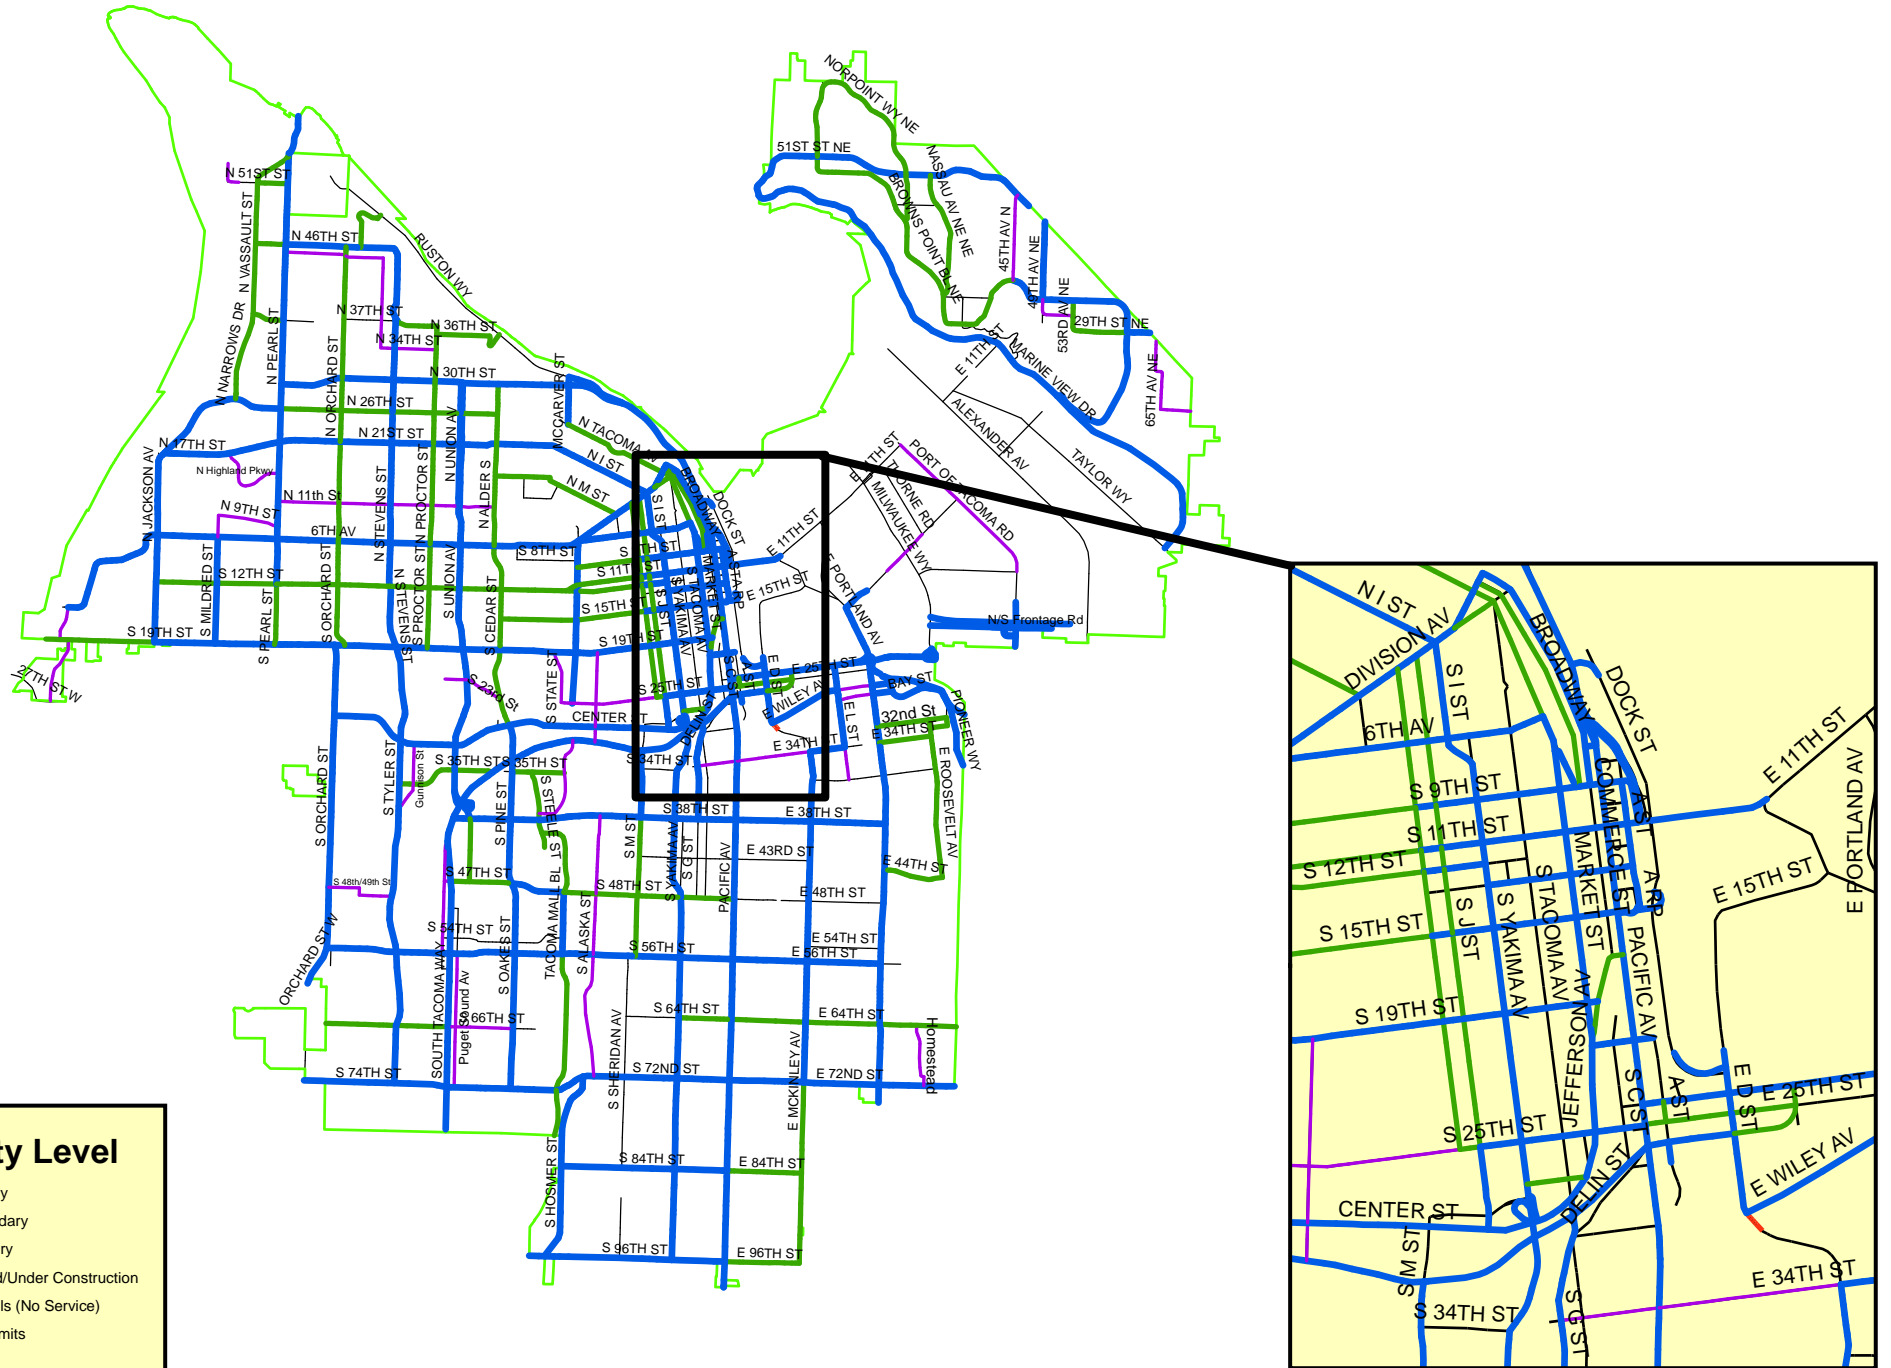

City of Tacoma - Snow Routes

Priority Level

- Primary
- Secondary
- Auxiliary
- Closed/Under Construction
- Arterials (No Service)
- City Limits