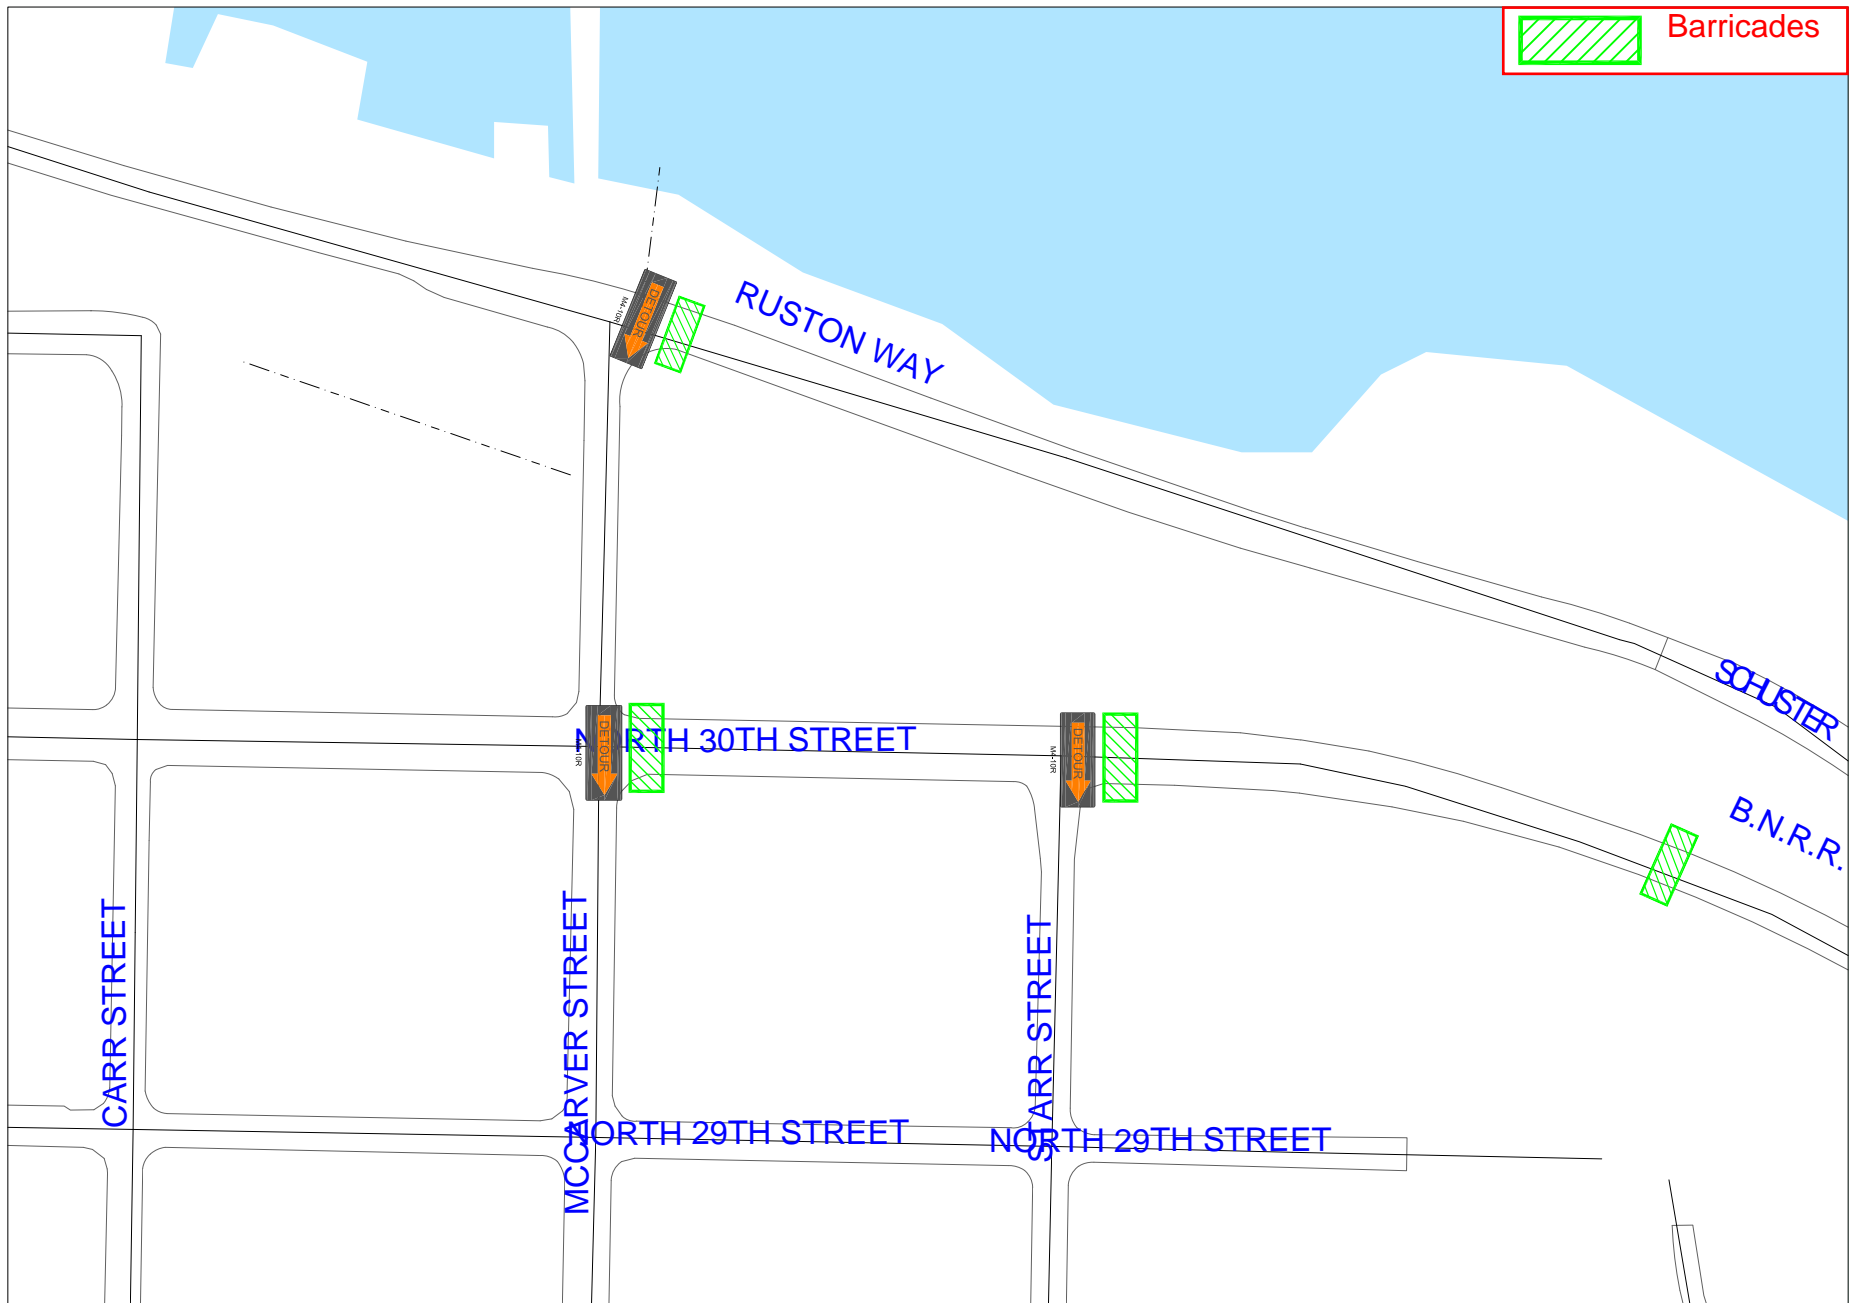

Opera Alley Half Closure TCP

SCALE 1 : 780

Barricades

Opera Alley Full Closure TCP

SCALE 1 : 780

Barricades

Schuster Closure TCP - Old Town

SCALE 1 : 1,991

Schuster Closure TCP - Stadium Exit & Pacific Ave

SCALE 1 : 2,272