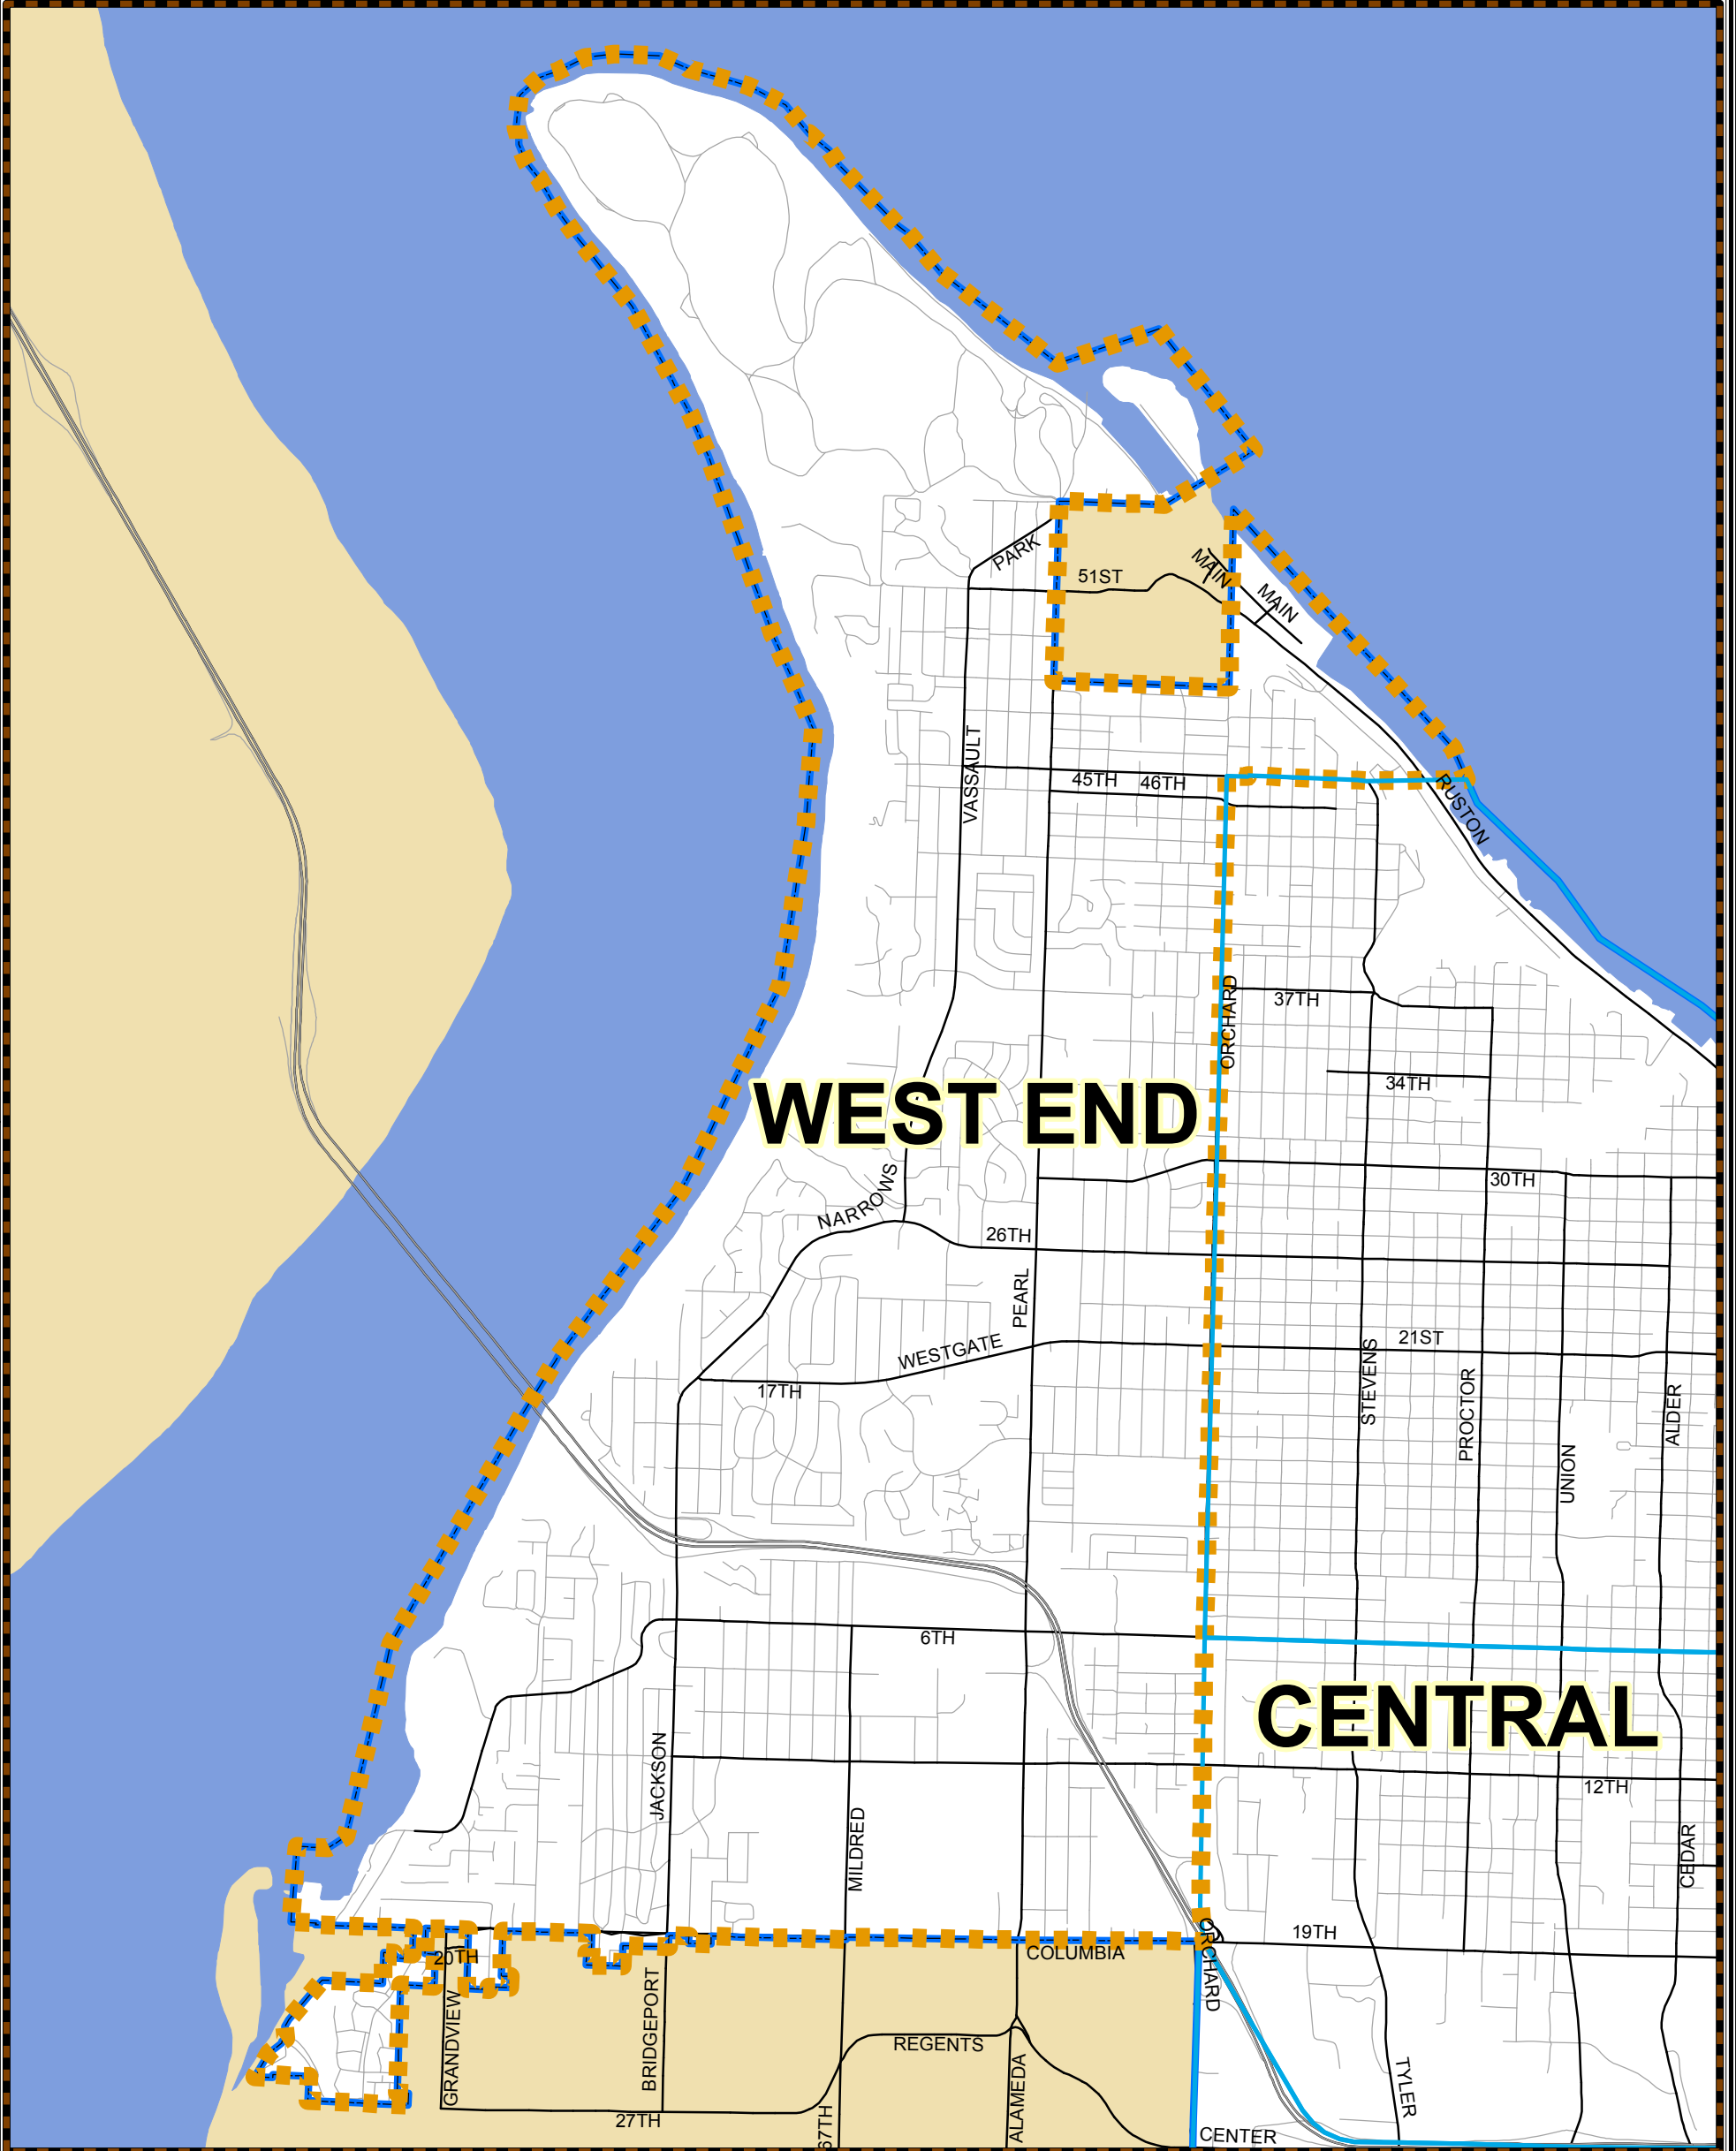

Neighborhood Council Districts

West End Neighborhood Council District

WEST END

CENTRAL

Legend

- Central
- Eastside
- New Tacoma
- Northeast
- North End
- South End
- South Tacoma
- West End

Map Location

City of Tacoma
Community & Economic Development Department
GIS Analysis & Data Services

NOTE: This map is for reference only.