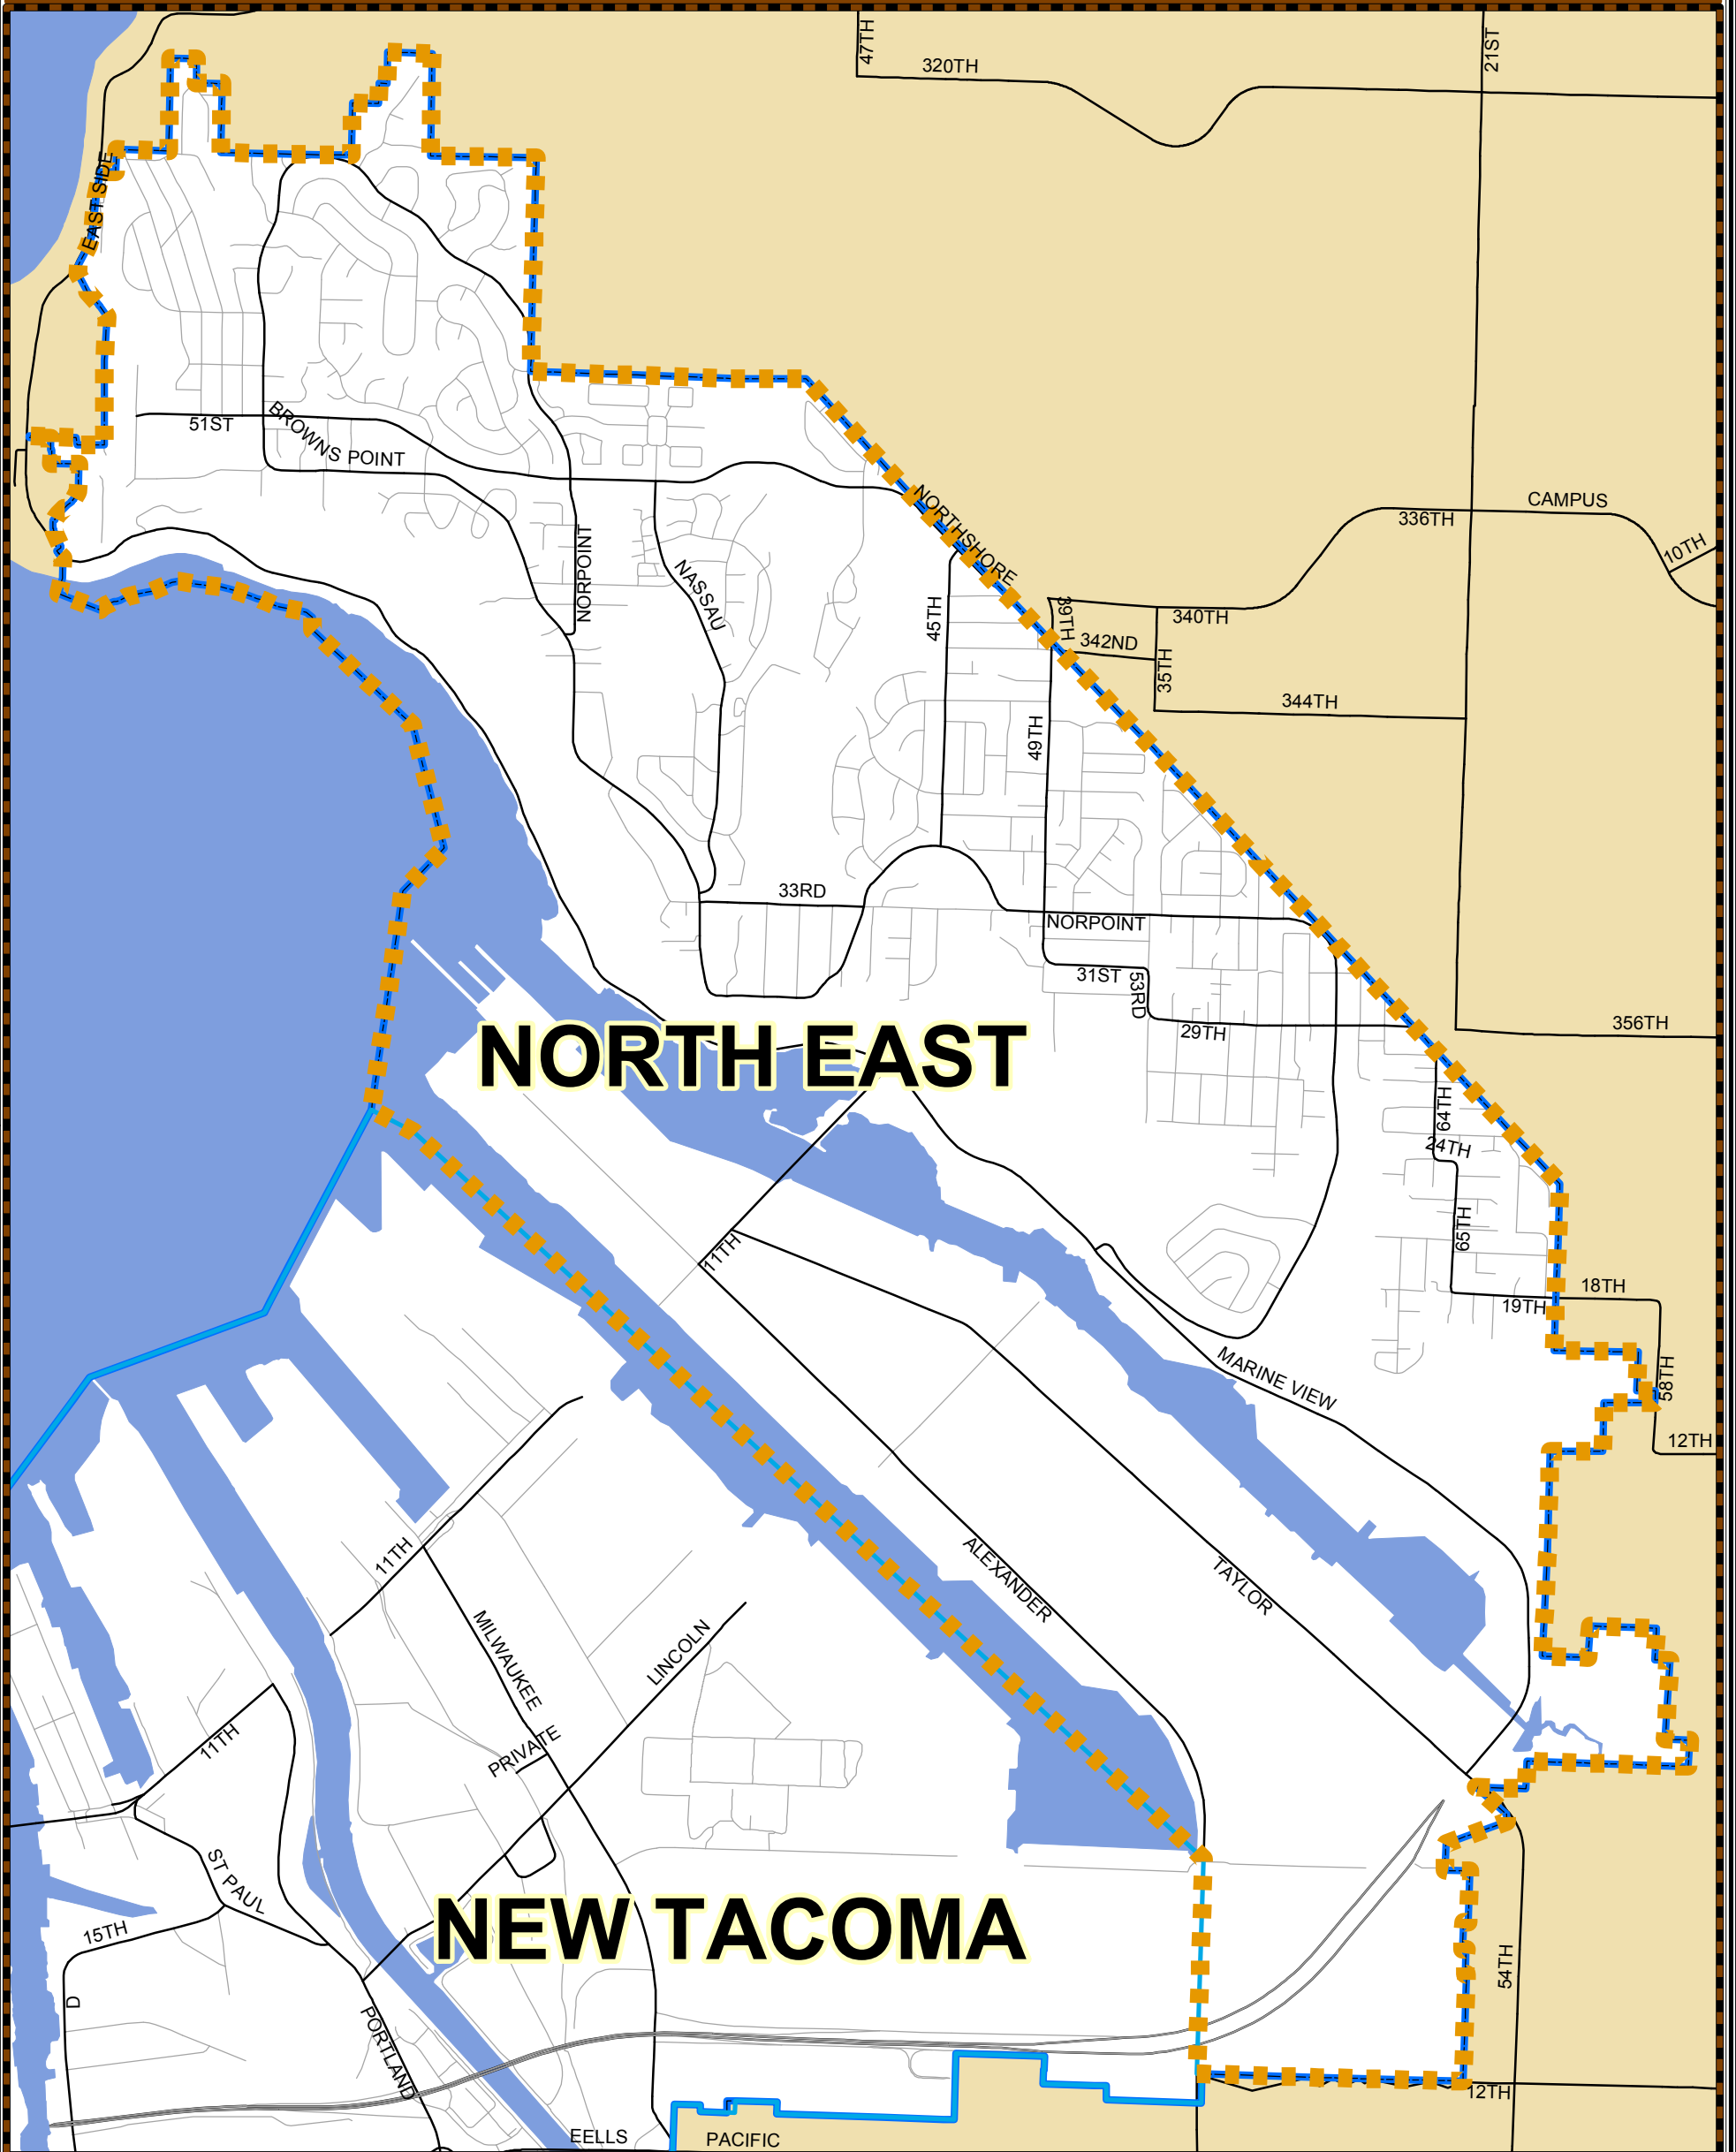

Neighborhood Council Districts

Northeast Tacoma Neighborhood Council District

- Legend**
- Central
 - Eastside
 - New Tacoma
 - Northeast
 - North End
 - South End
 - South Tacoma
 - West End

City of Tacoma
Community & Economic Development Department
GIS Analysis & Data Services

1,800 900 0 1,800
Feet

NOTE: This map is for reference only.