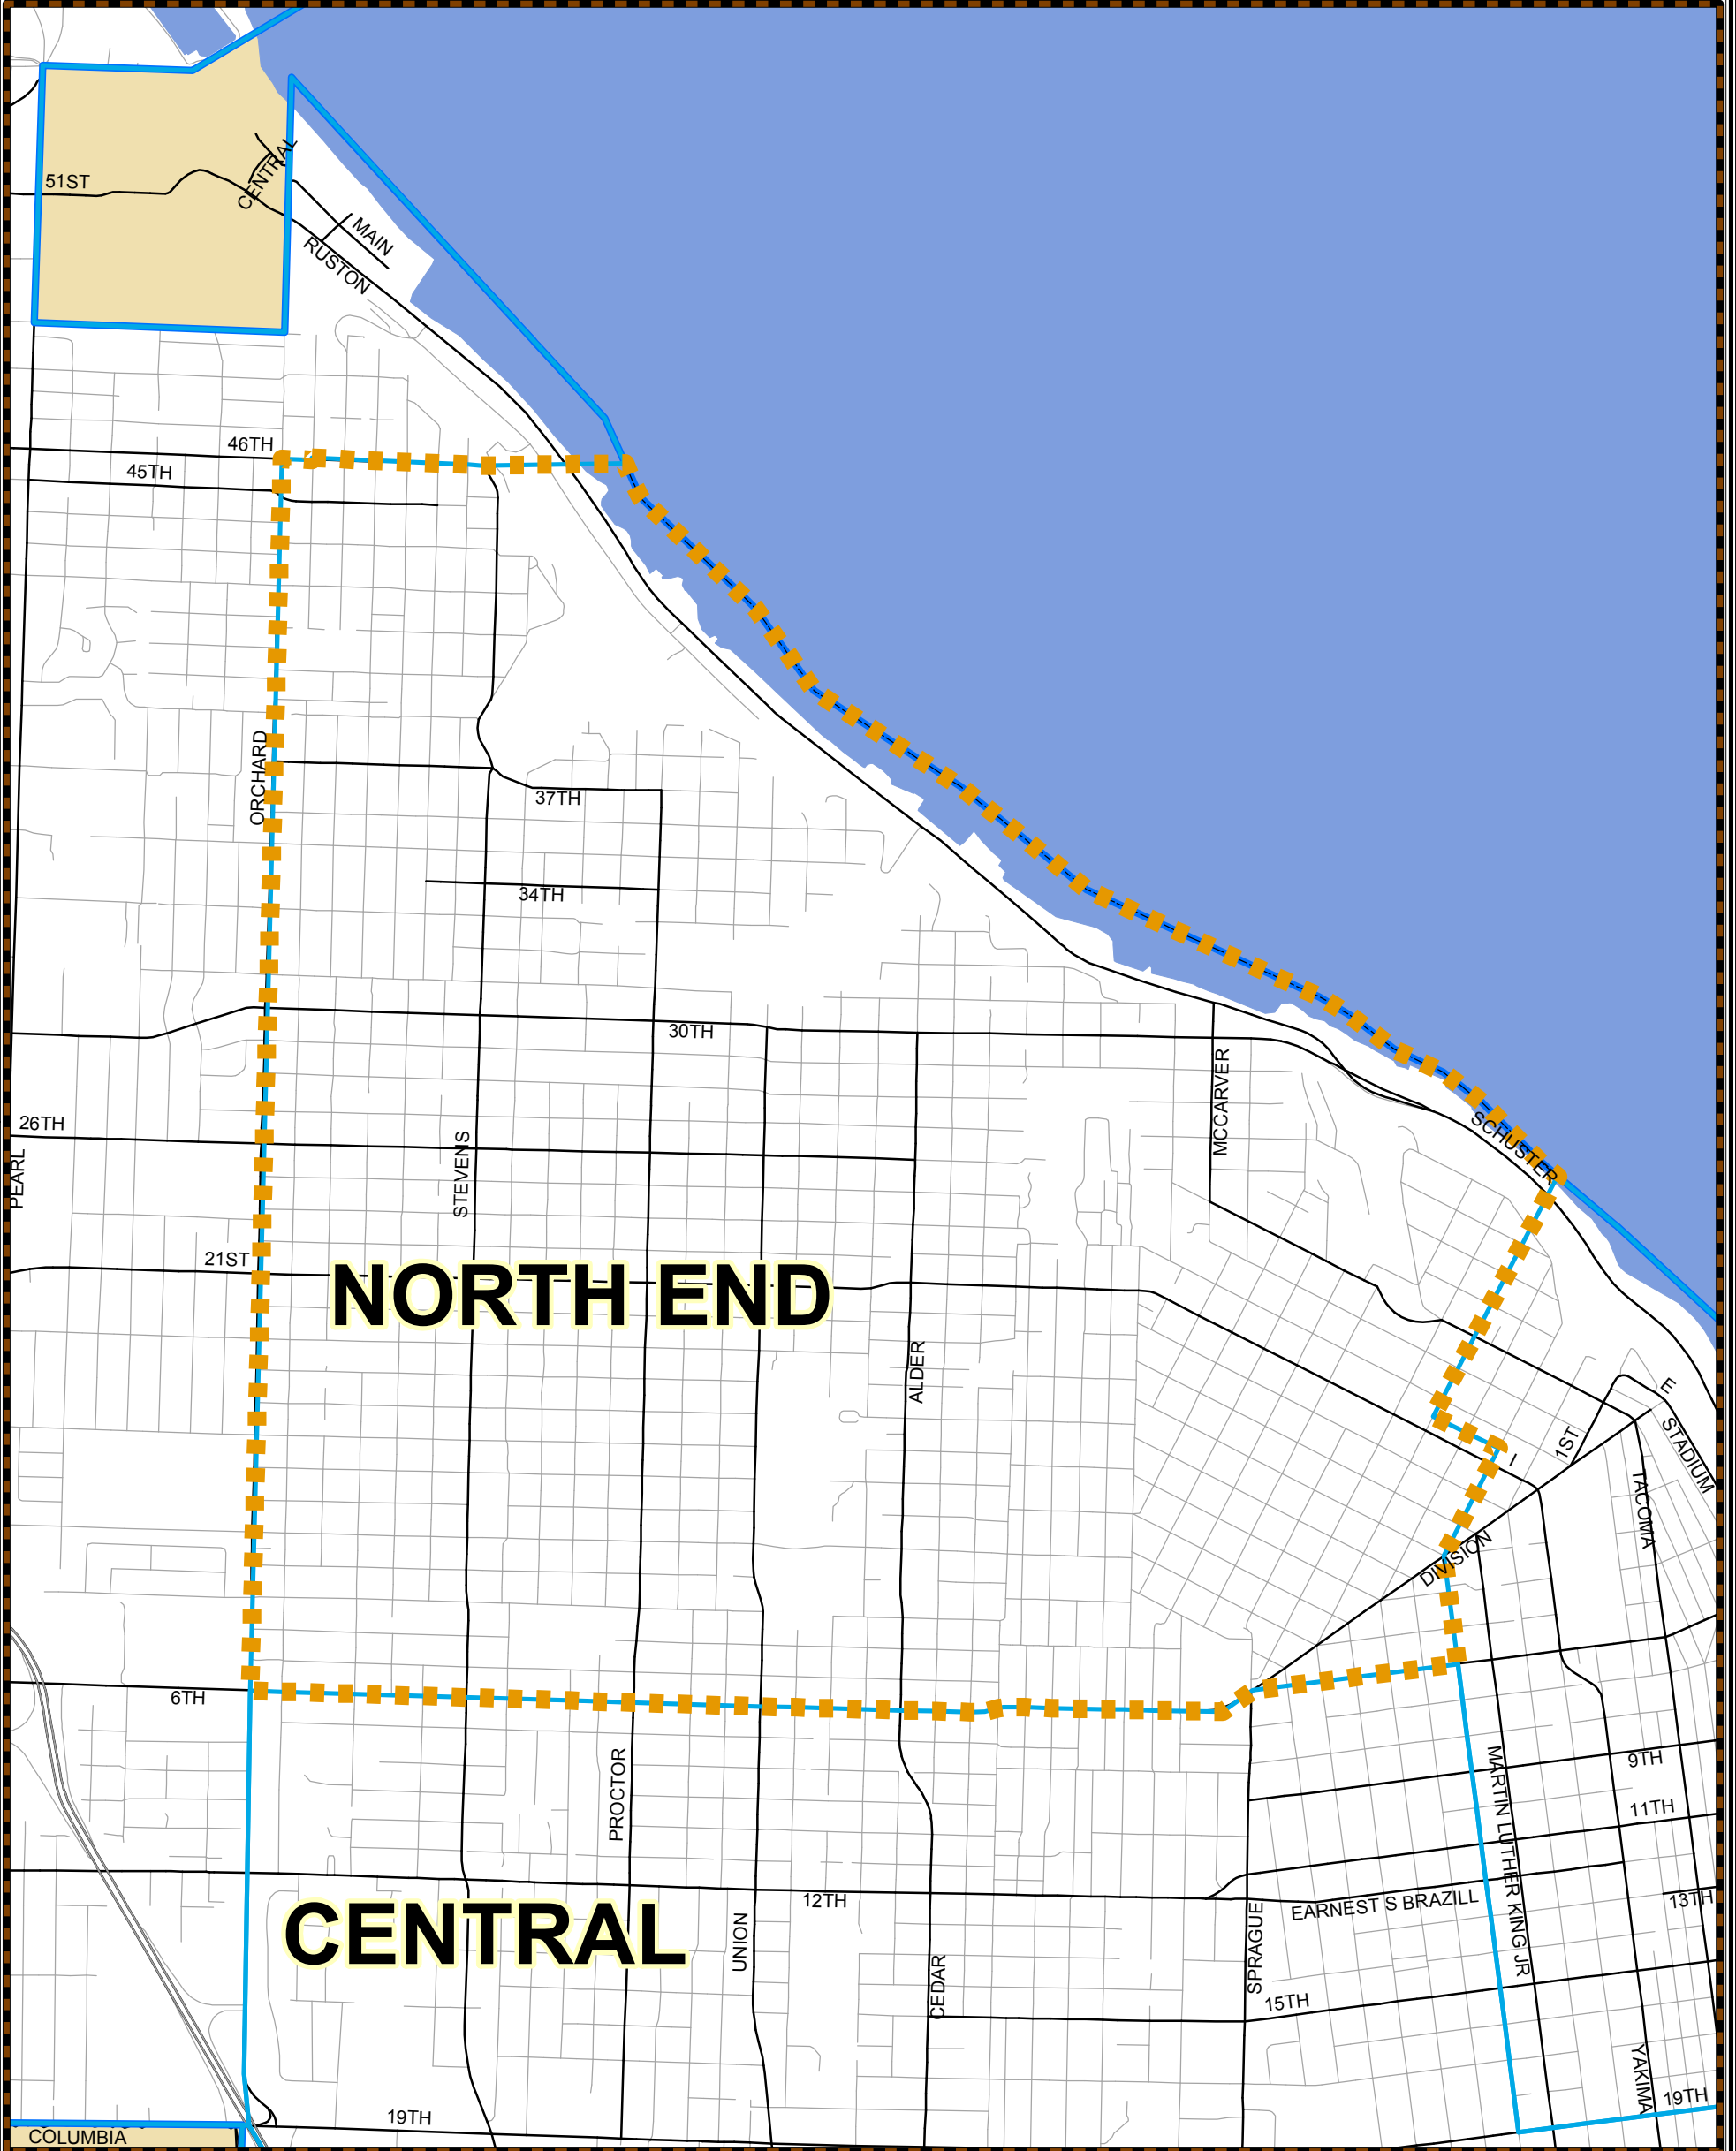

# Neighborhood Council Districts

## North End Neighborhood Council District

- Legend**
- Central
  - Eastside
  - New Tacoma
  - Northeast
  - North End
  - South End
  - South Tacoma
  - West End

City of Tacoma  
Community & Economic Development Department  
GIS Analysis & Data Services

Feet

NOTE: This map is for reference only.