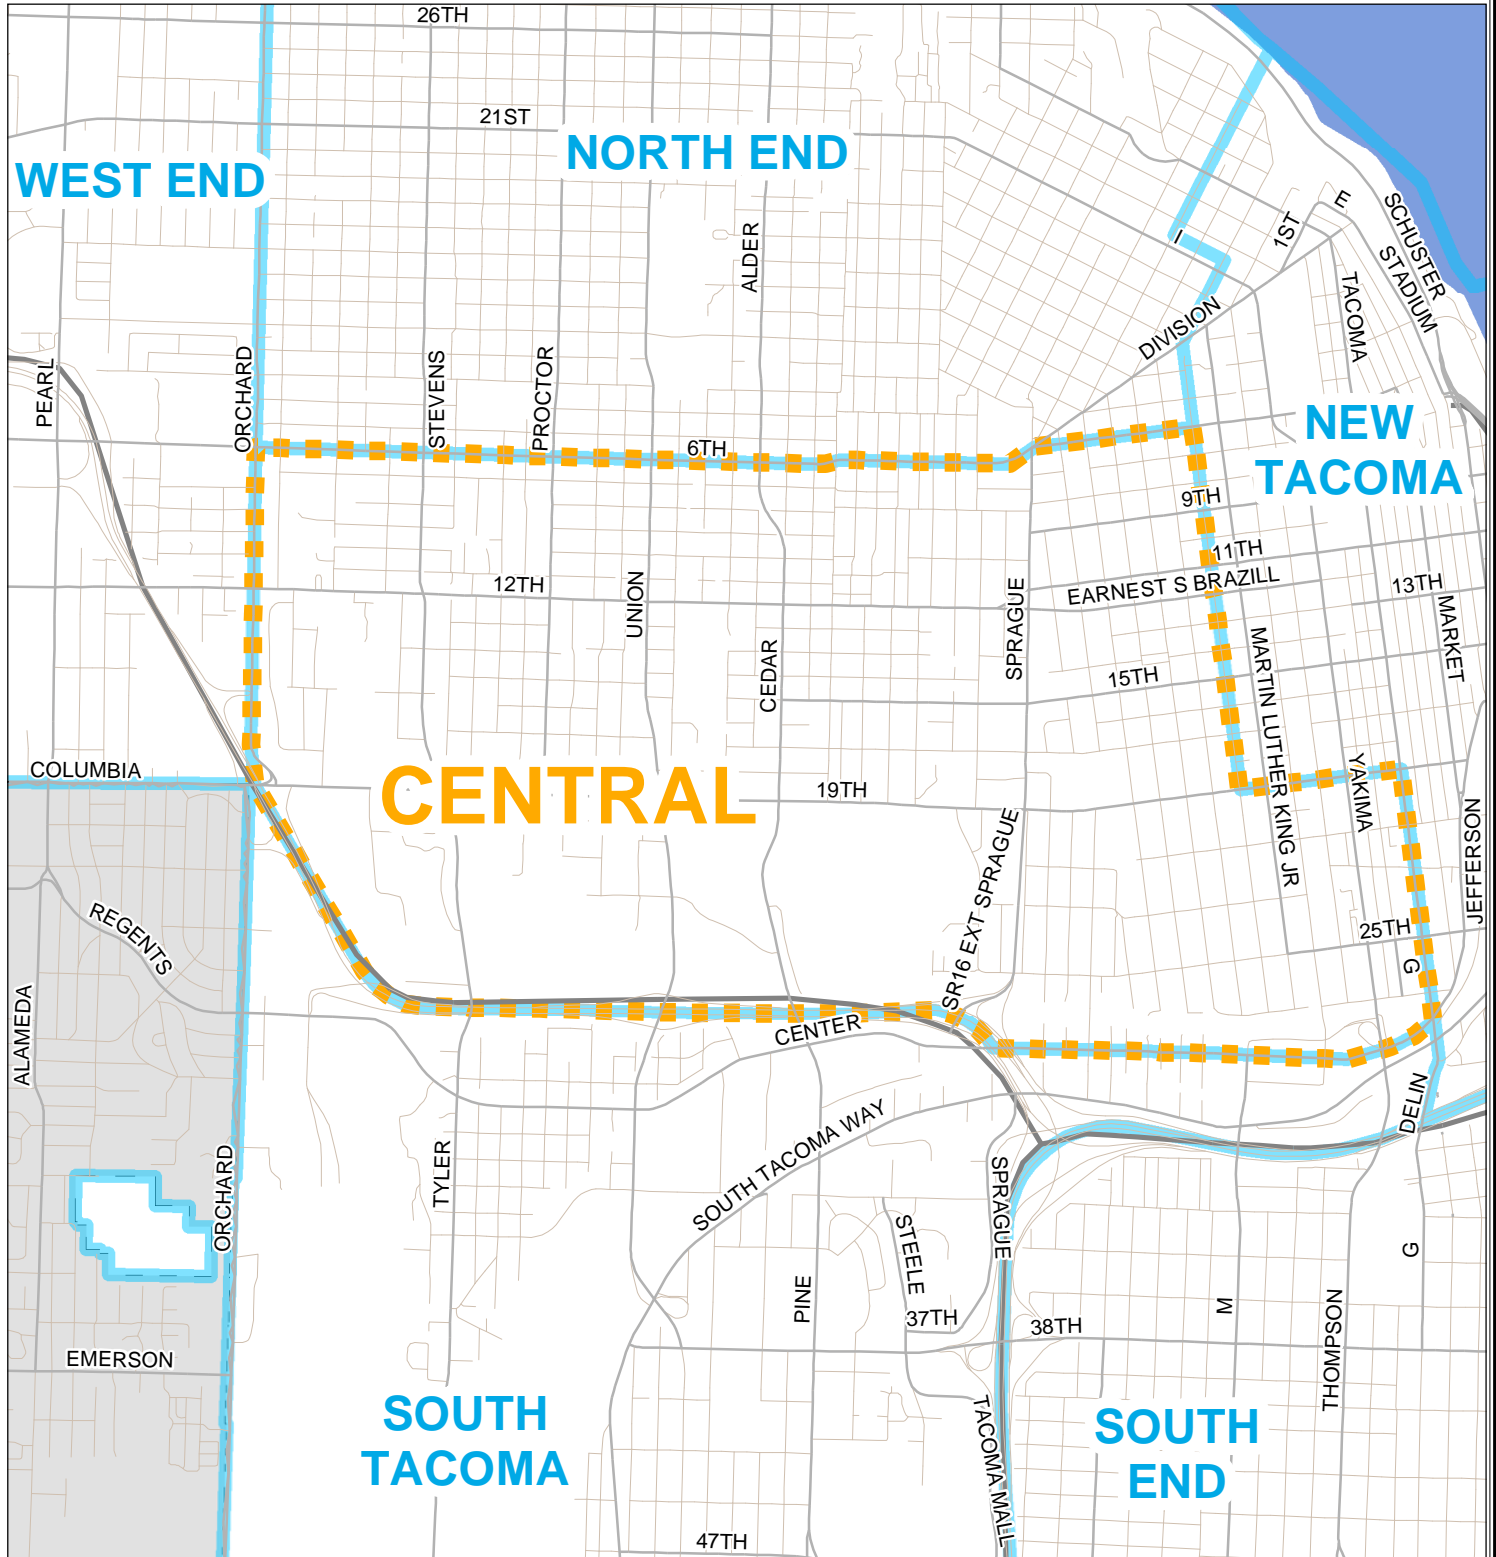

City of Tacoma Central Neighborhood Council District

Legend

Central Tacoma NCD

Tacoma Neighborhood Council Districts

City of Tacoma
Community & Economic Development Department
GIS Analysis & Data Services

NOTE: This map is for reference only.