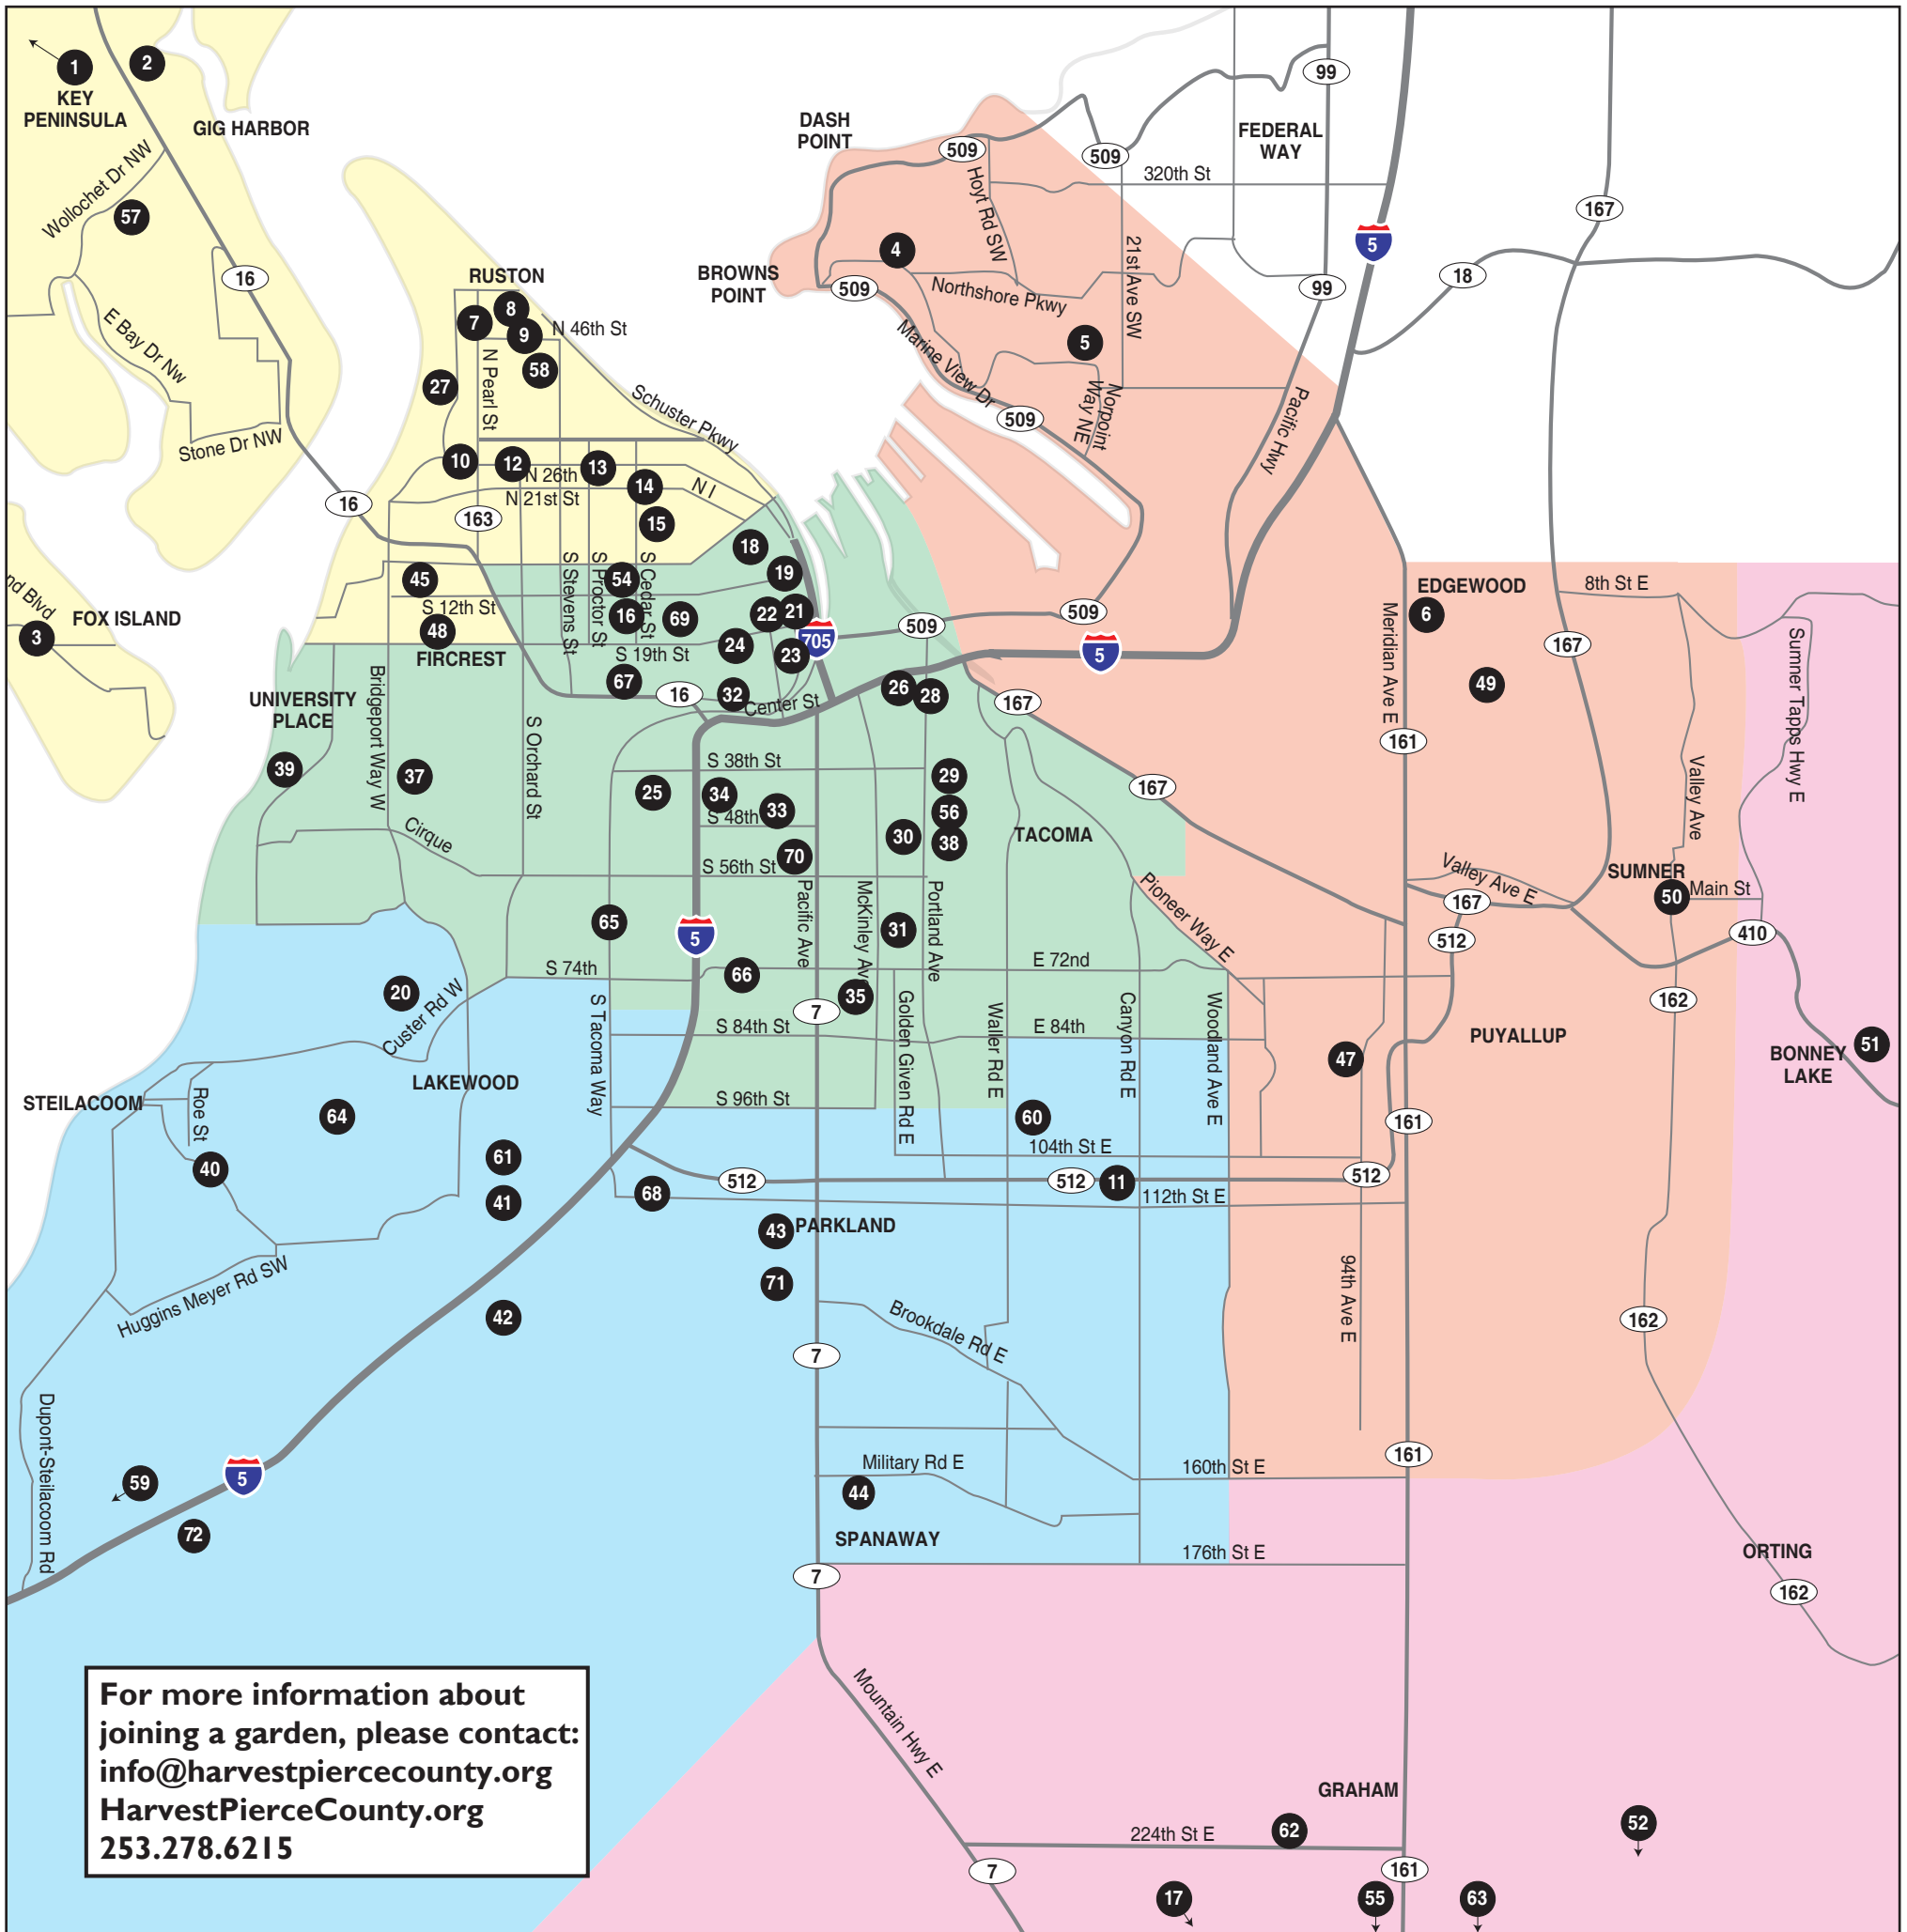

Community Gardens

- Orchards & Food Forests -

of Pierce County

Community Gardens are diverse forms of open space that exist throughout Pierce County. Managed by volunteers and other organizations, they are places where neighbors can come together to grow both food and friendships.

For more information about joining a garden, please contact:
info@harvestpiercecounty.org
HarvestPierceCounty.org
 253.278.6215

North

- 01 Key Peninsula Community Garden
Sunnycrest Nursery
9004-B Key Peninsula Hwy N, Vaughn
- 02 Gig Harbor Community Garden
4118 Rosedale St, Gig Harbor
ghcommunitygardens@gmail.com
- 03 Fox Island Community Garden
1017 9th Ave, Fox Island
- 07 Patch on Pearl
N 43rd St & N Pearl St, Tacoma
patchonpearlgarden@gmail.com
- 08 Point Defiance Ruston Senior Center
4716 N Baltimore St, Tacoma
- 09 Orchard & Vine
North 43rd & Orchard St, Tacoma
orchardandvine@gmail.com
- 10 Grace Community Garden
N 26th & Vassault St, Tacoma
gracebaptist@harbornet.com
- 12 Kandle Park Community Garden
South End of Kandle Park
2323 N Shirley St, Tacoma
- 13 Proctor Garden
N 21st St & Proctor St, Tacoma
proctorgarden@gmail.com
- 14 Junett Community Garden
N 15th & N Junett St, Tacoma
junettgarden@gmail.com
- 15 Puget Sound Community Garden
University of Puget Sound
N 17th & N Alder St, Tacoma
pugetsoundgarden@gmail.com
- 27 South Salmon Beach Community Garden
Salmon Beach
- 45 St. Charles Borromeo
7112 S 12th St, Tacoma
- 48 TCC Community Garden
6501 S 19th St, Tacoma
- 57 Harbor Covenant Community Garden
5601 Gustafson Dr NW, Gig Harbor
- 58 Bethany Community Garden
In Memory of Russ Calhoun
Bethany Presbyterian Church
N 41st St & N Stevens, Tacoma