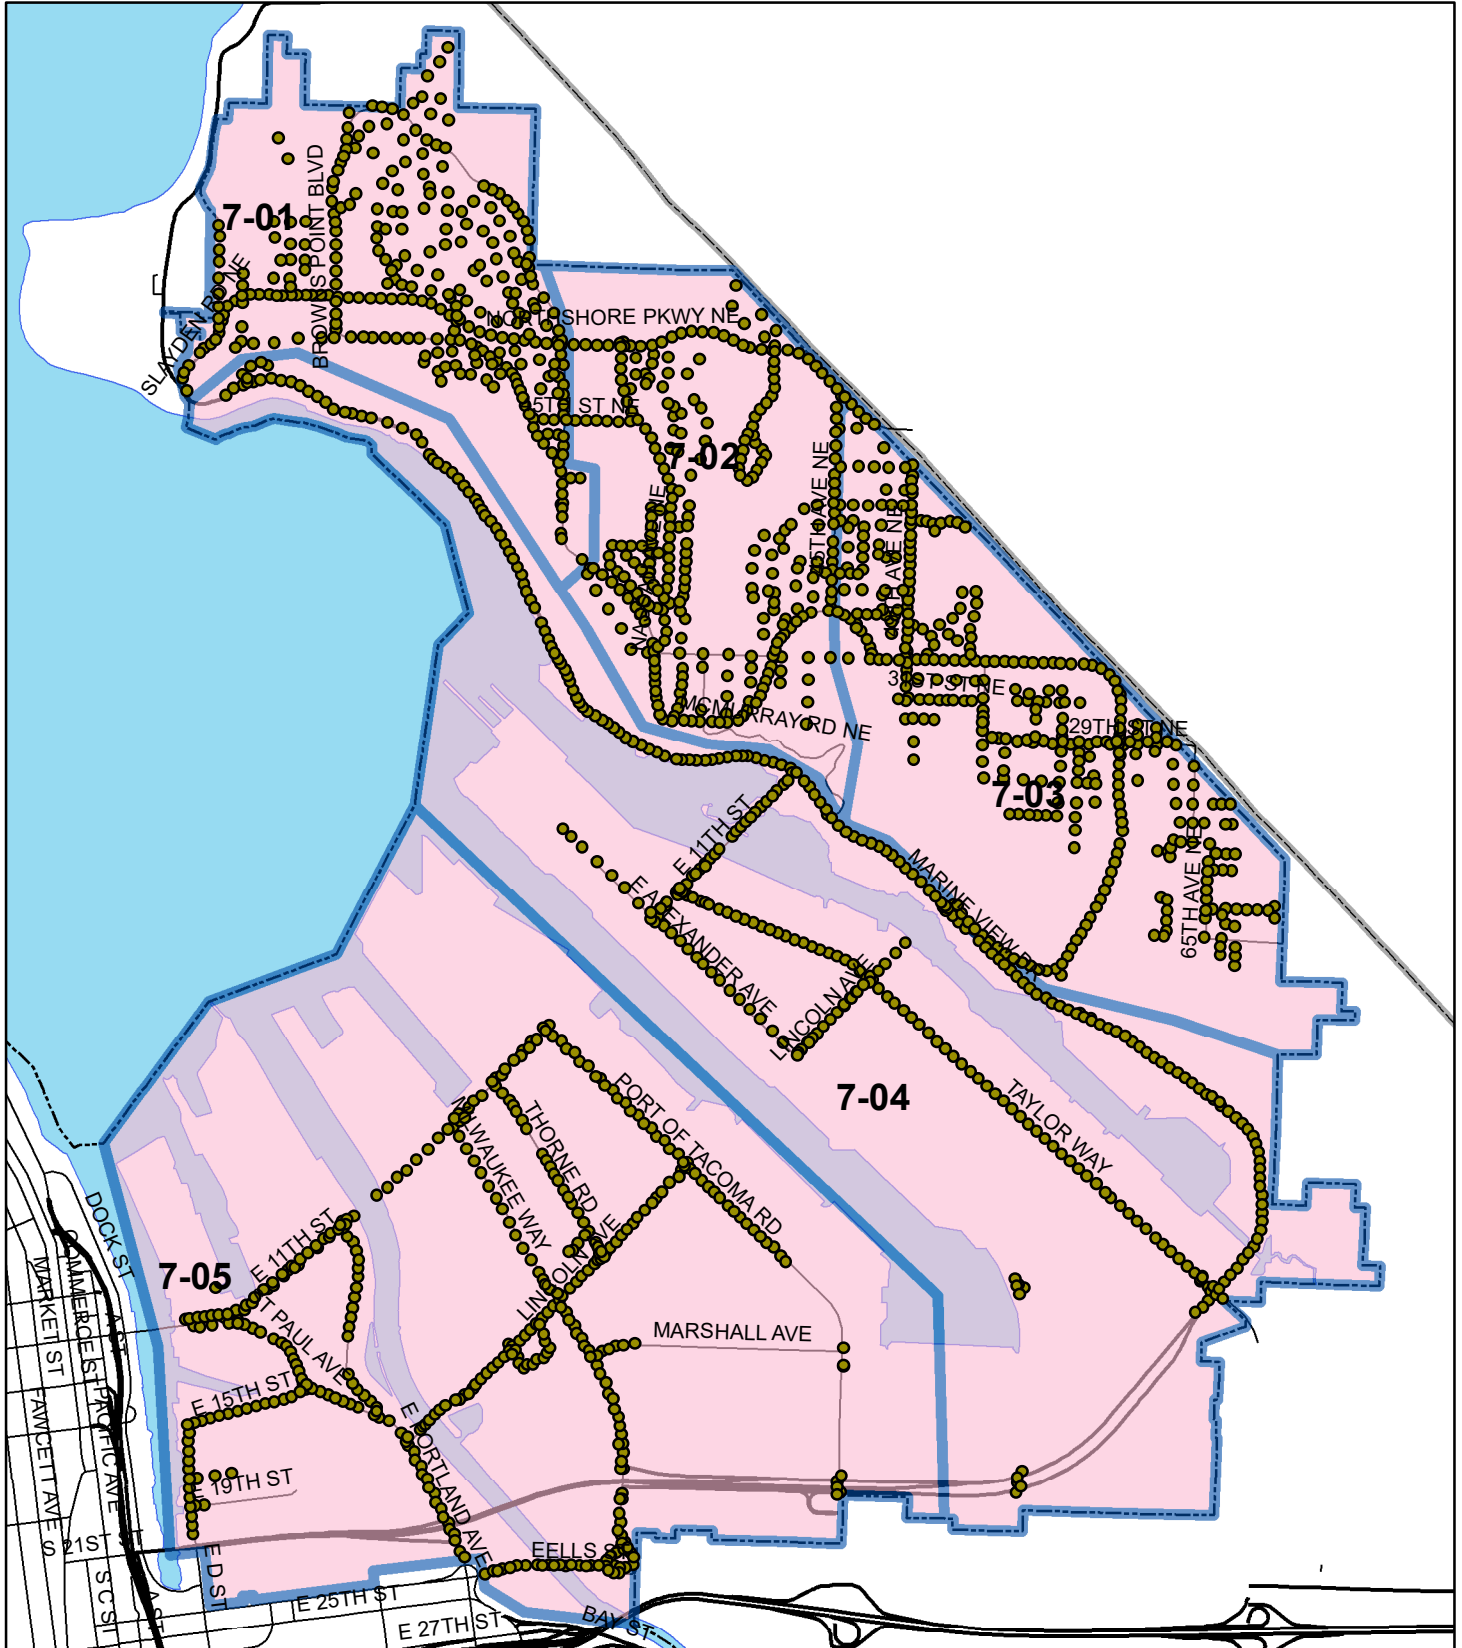

SZ-A

Streetlight Zones

SZB - Streetlight SubZones

SZ-1

Zone 1 - North End

SZ-3

Zone 3 - Old Town

SZ-5

Zone 5 - Downtown

SZ-7

Zone 7 - Northeast/Tideflats

SZ-9

Zone 9 - East Side

SZ-10

Zone 10 - Southwest