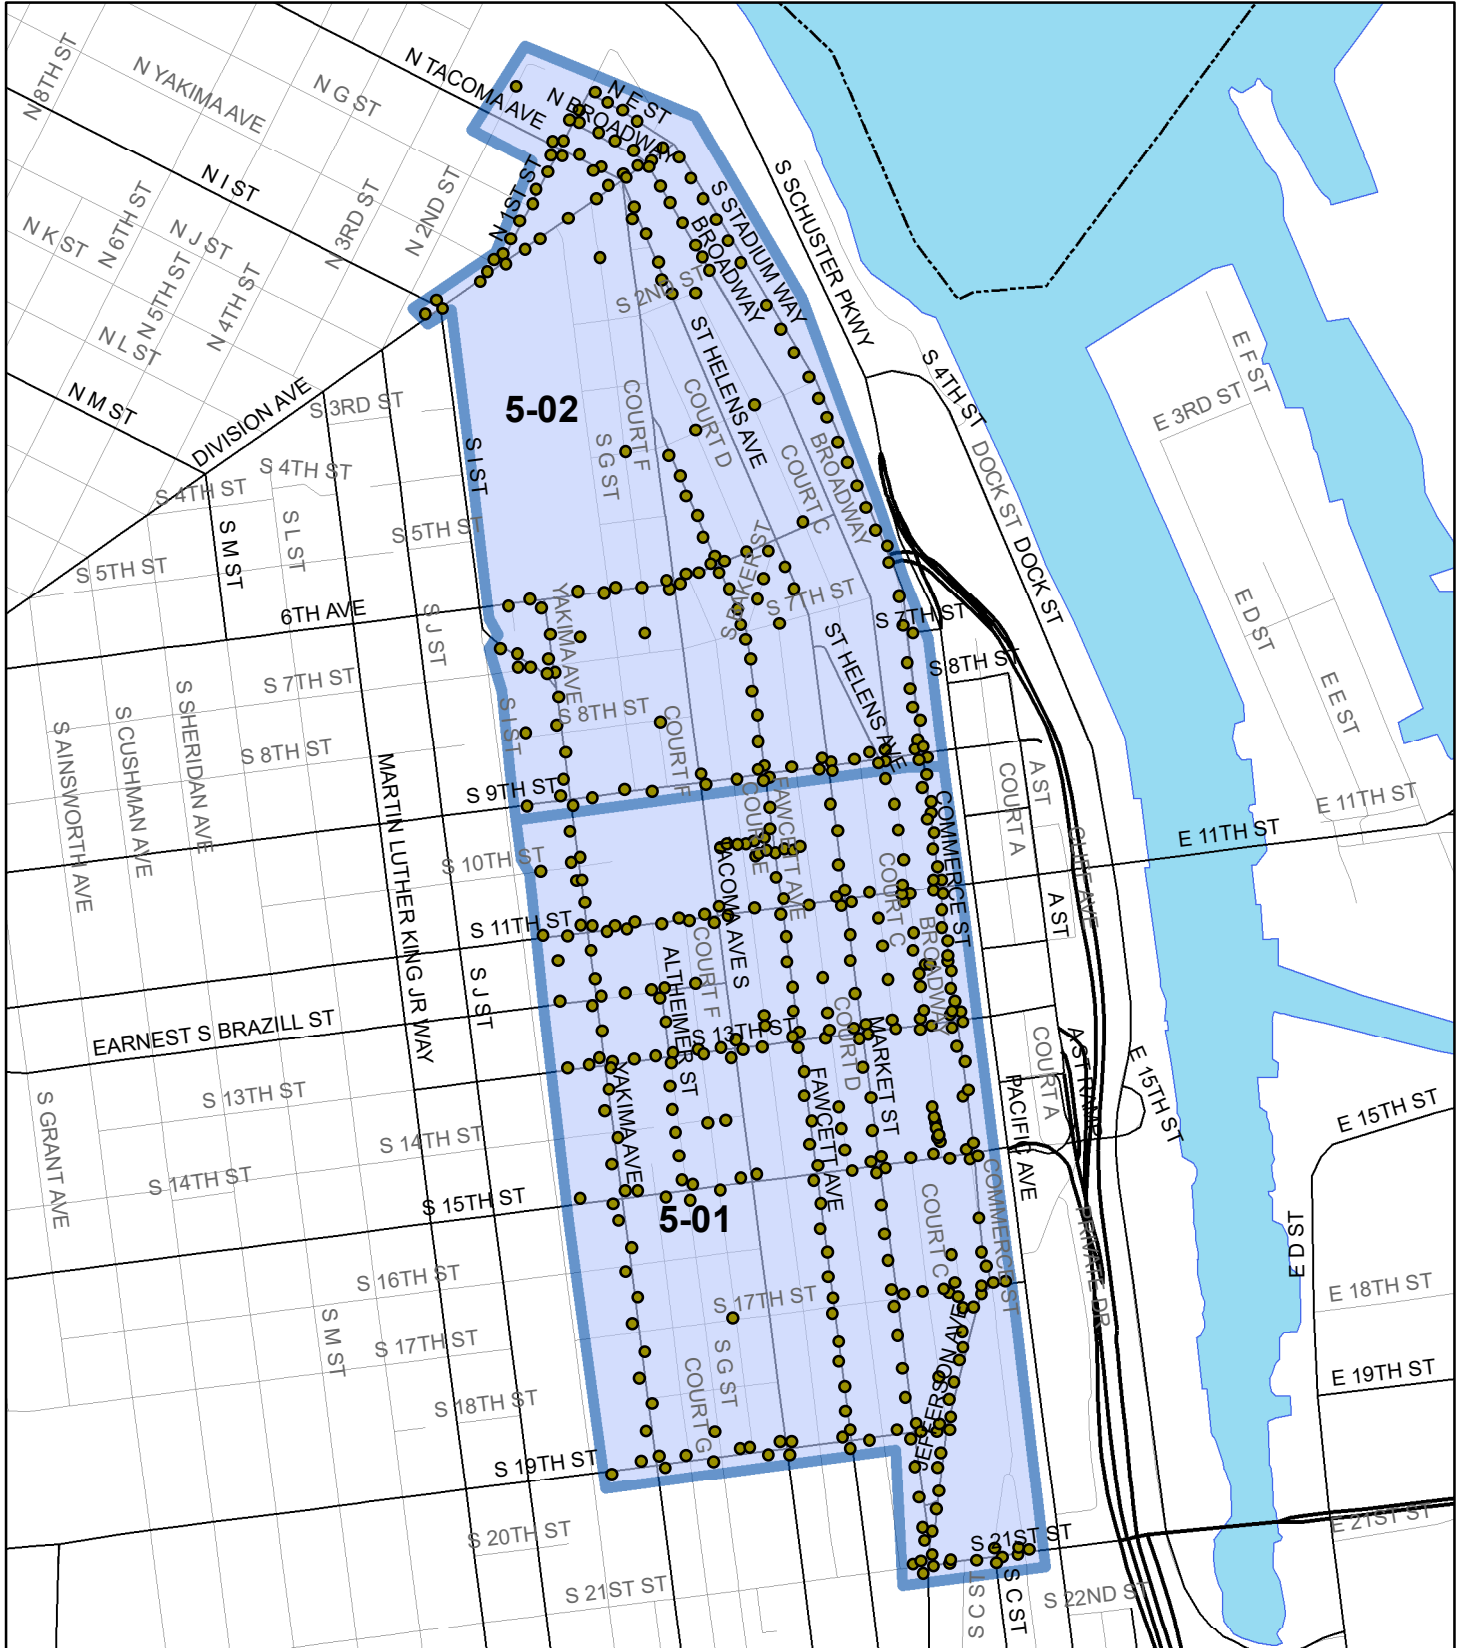

SZ-A

Streetlight Zones

SZB - Streetlight SubZones

SZ-1

Zone 1 - North End

SZ-3

Zone 3 - Old Town

SZ-5

Zone 5 - Downtown

SZ-7

Zone 7 - Northeast/Tideflats

SZ-9

Zone 9 - East Side

SZ-10

Zone 10 - Southwest