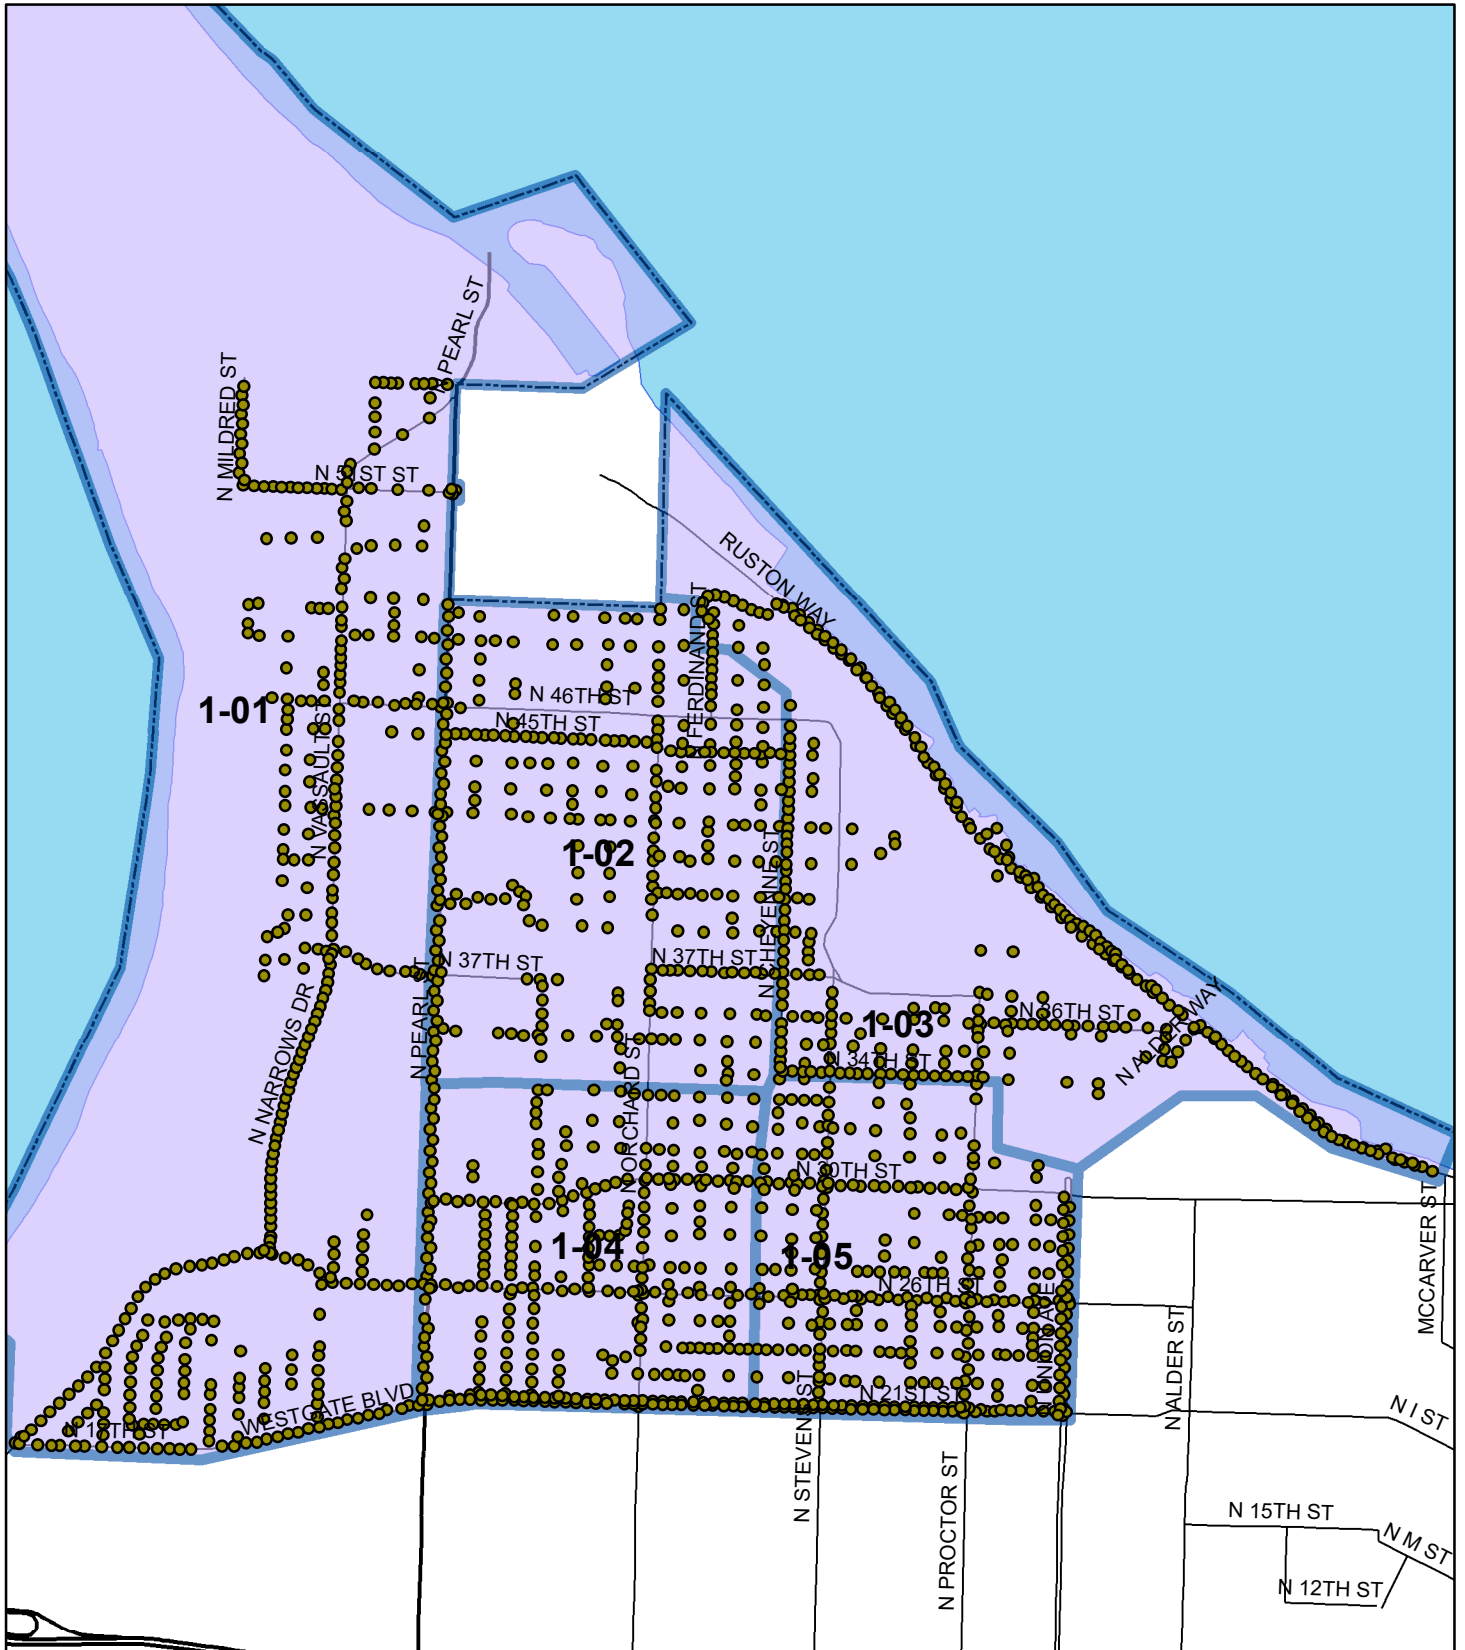

SZ-A

Streetlight Zones

SZB - Streetlight SubZones

SZ-1

Zone 1 - North End

SZ-3

Zone 3 - Old Town

SZ-5

Zone 5 - Downtown

SZ-7

Zone 7 - Northeast/Tideflats

SZ-9

Zone 9 - East Side

SZ-10

Zone 10 - Southwest