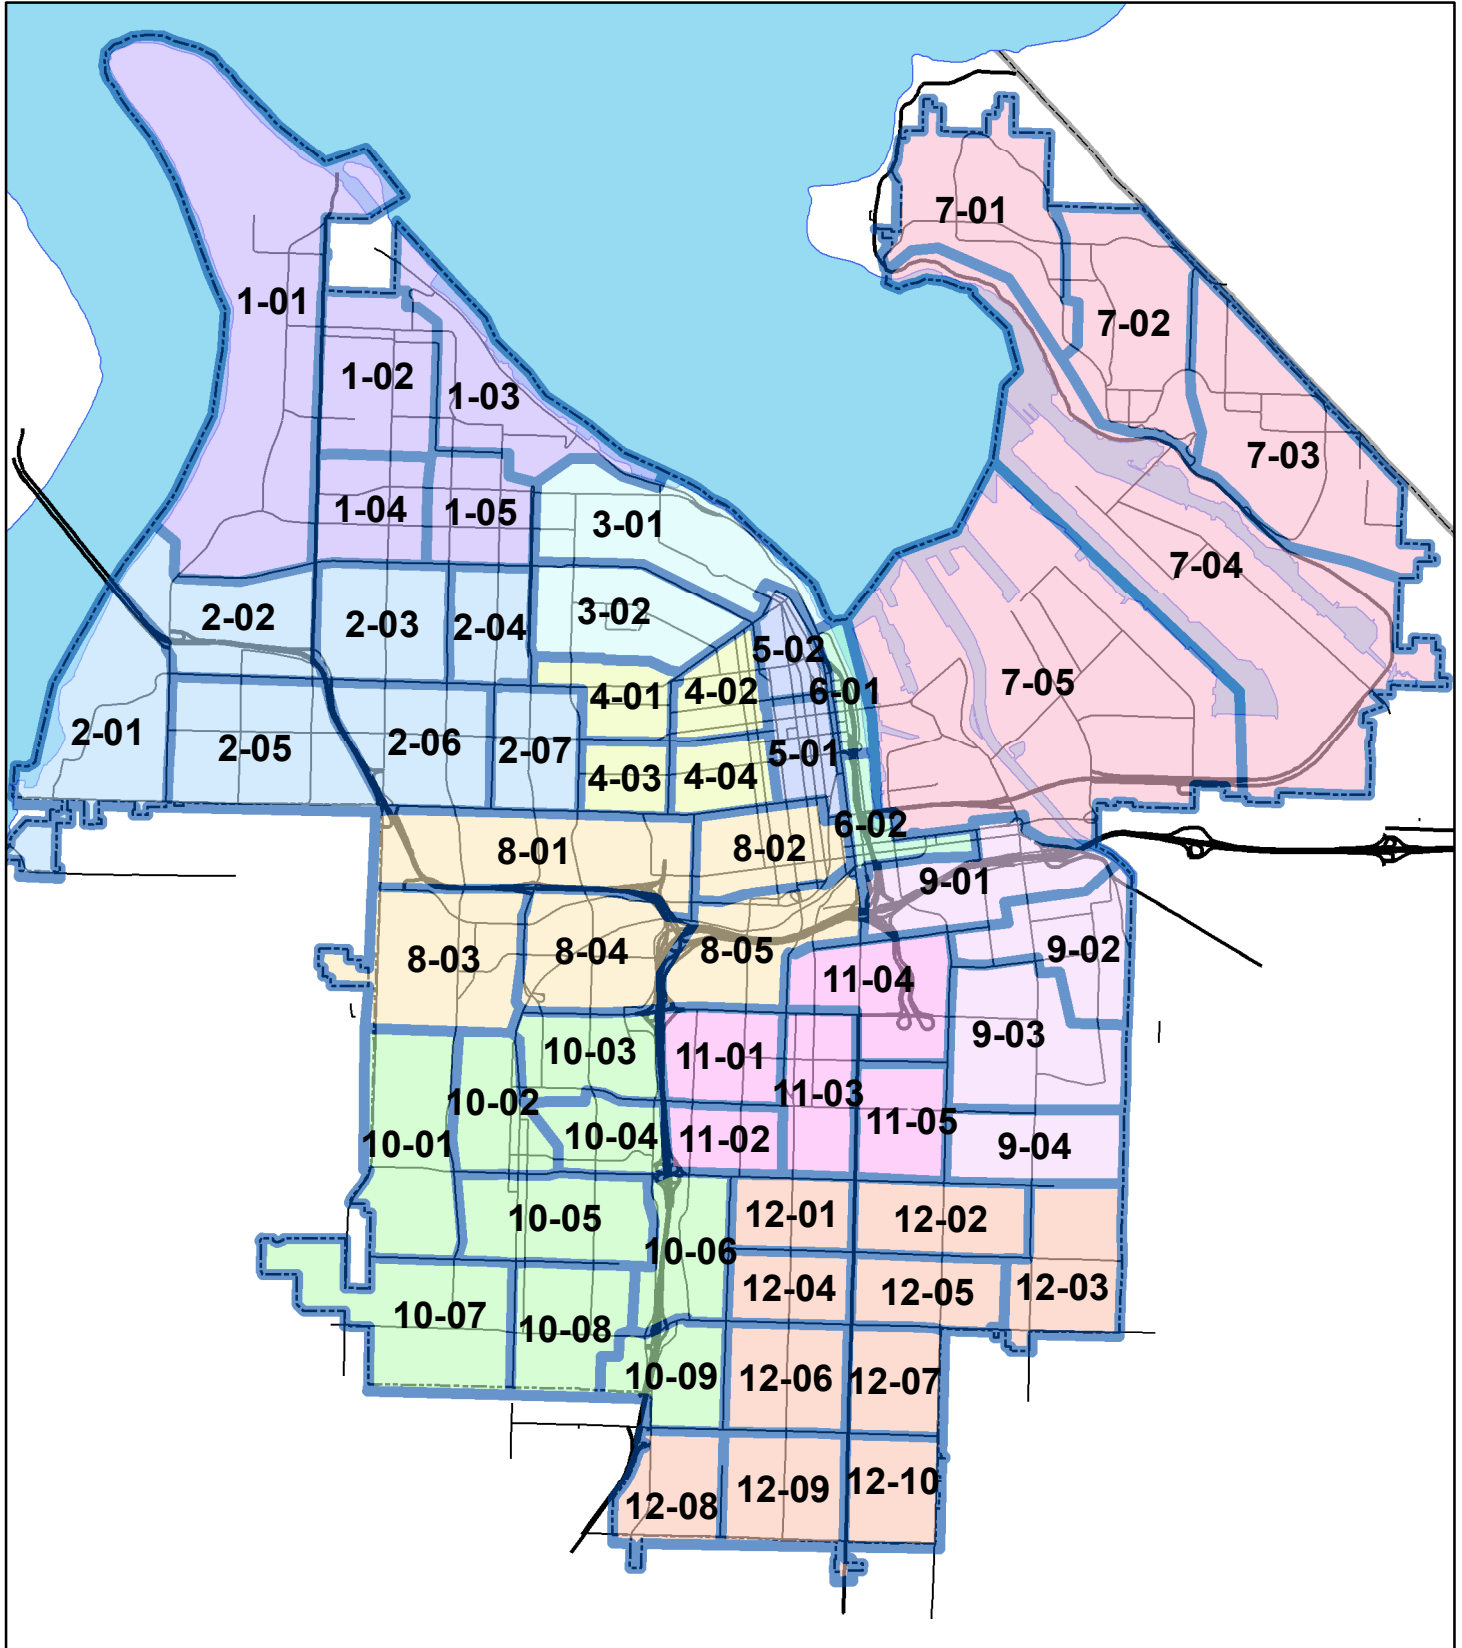

SZ-A

Streetlight Zones

SZB - Streetlight SubZones

SZ-1

Zone 1 - North End

SZ-3

Zone 3 - Old Town

SZ-5

Zone 5 - Downtown

SZ-7

Zone 7 - Northeast/Tideflats

SZ-9

Zone 9 - East Side

SZ-10

Zone 10 - Southwest