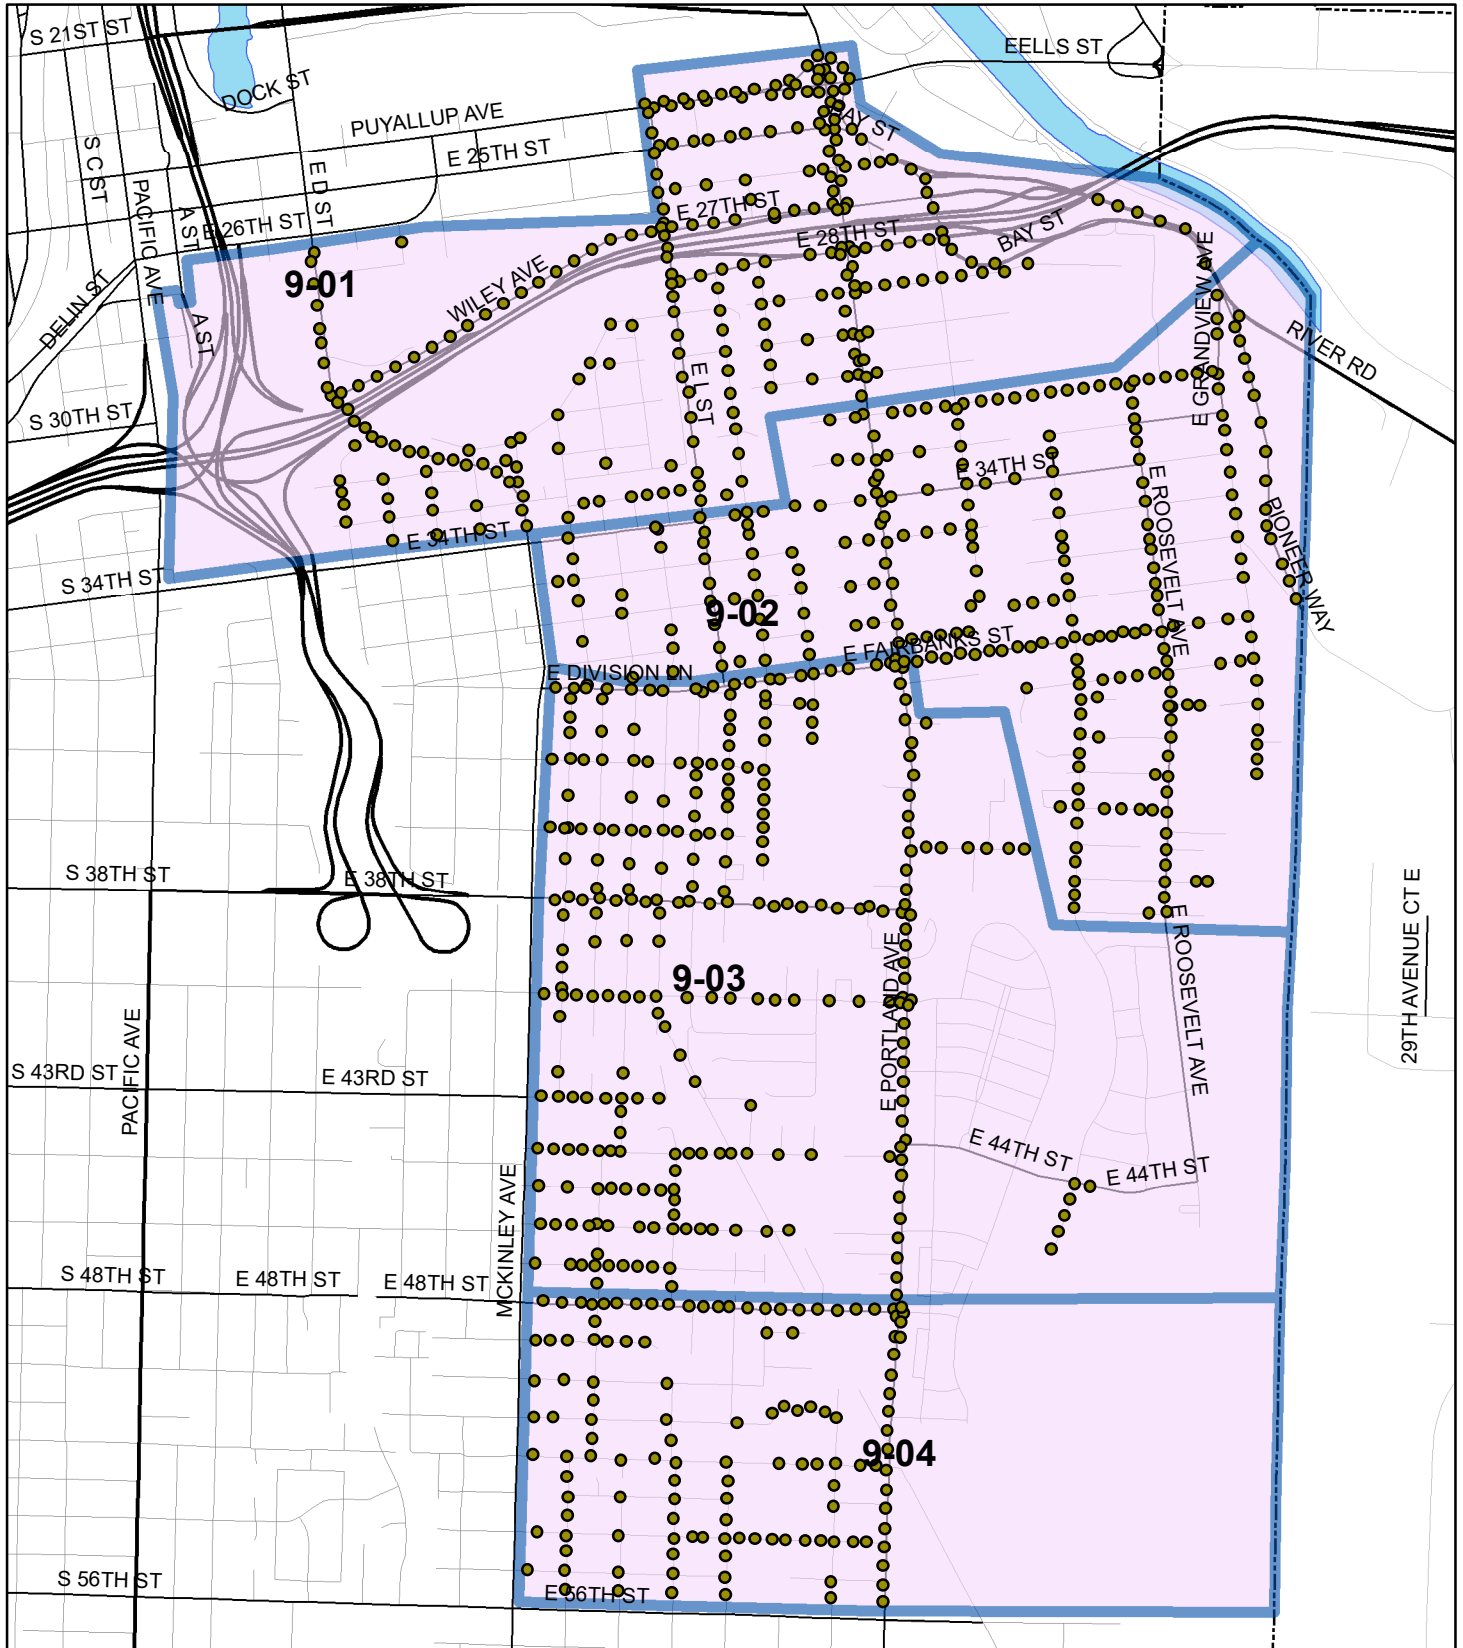

SZ-A

Streetlight Zones

SZB - Streetlight SubZones

SZ-1

Zone 1 - North End

SZ-3

Zone 3 - Old Town

SZ-5

Zone 5 - Downtown

SZ-7

Zone 7 - Northeast/Tideflats

SZ-9

Zone 9 - East Side

SZ-10

Zone 10 - Southwest