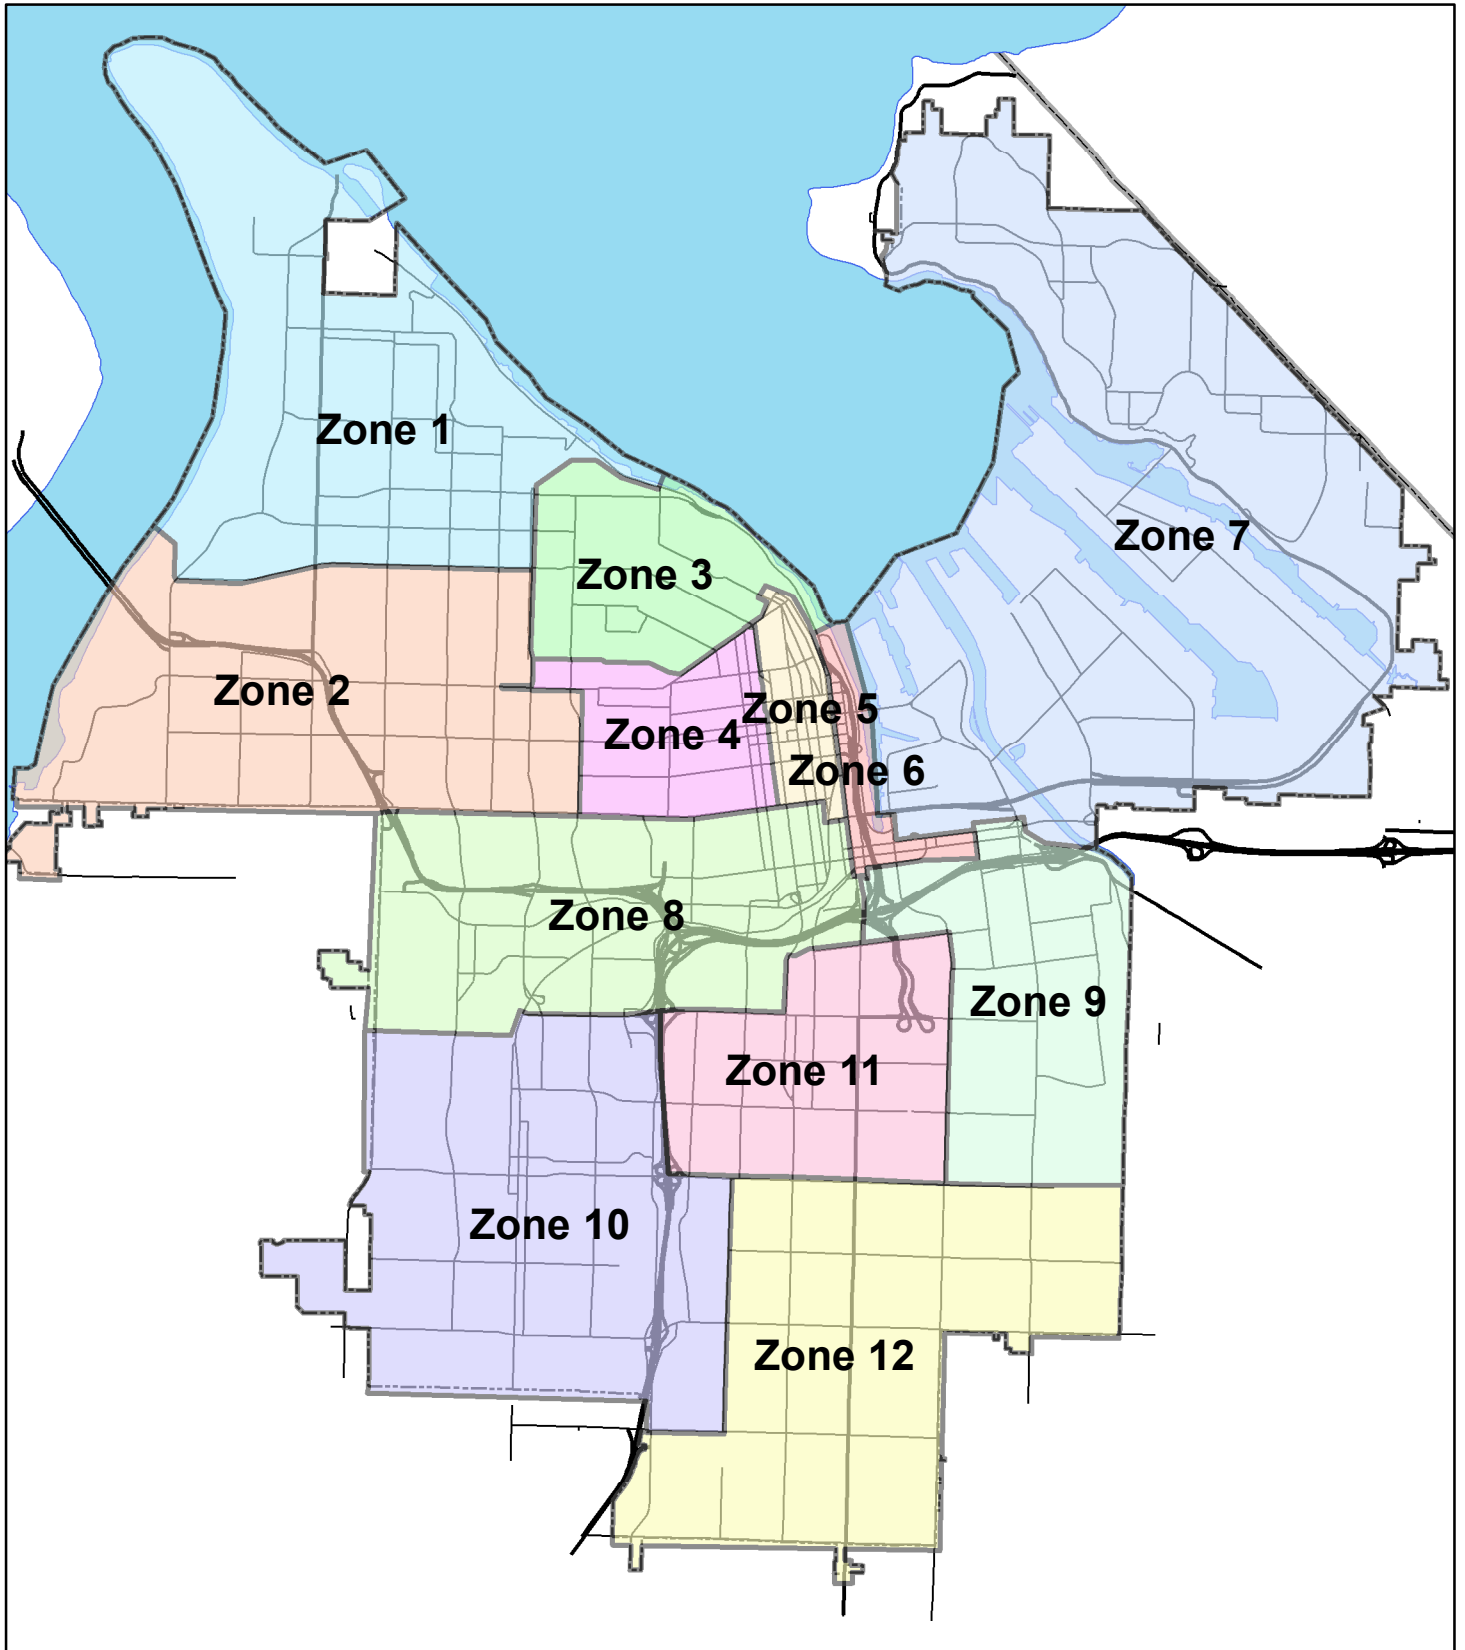

SZ-A

Streetlight Zones

SZB - Streetlight SubZones

SZ-1

Zone 1 - North End

SZ-3

Zone 3 - Old Town

SZ-5

Zone 5 - Downtown

SZ-7

Zone 7 - Northeast/Tideflats

SZ-9

Zone 9 - East Side

SZ-10

Zone 10 - Southwest