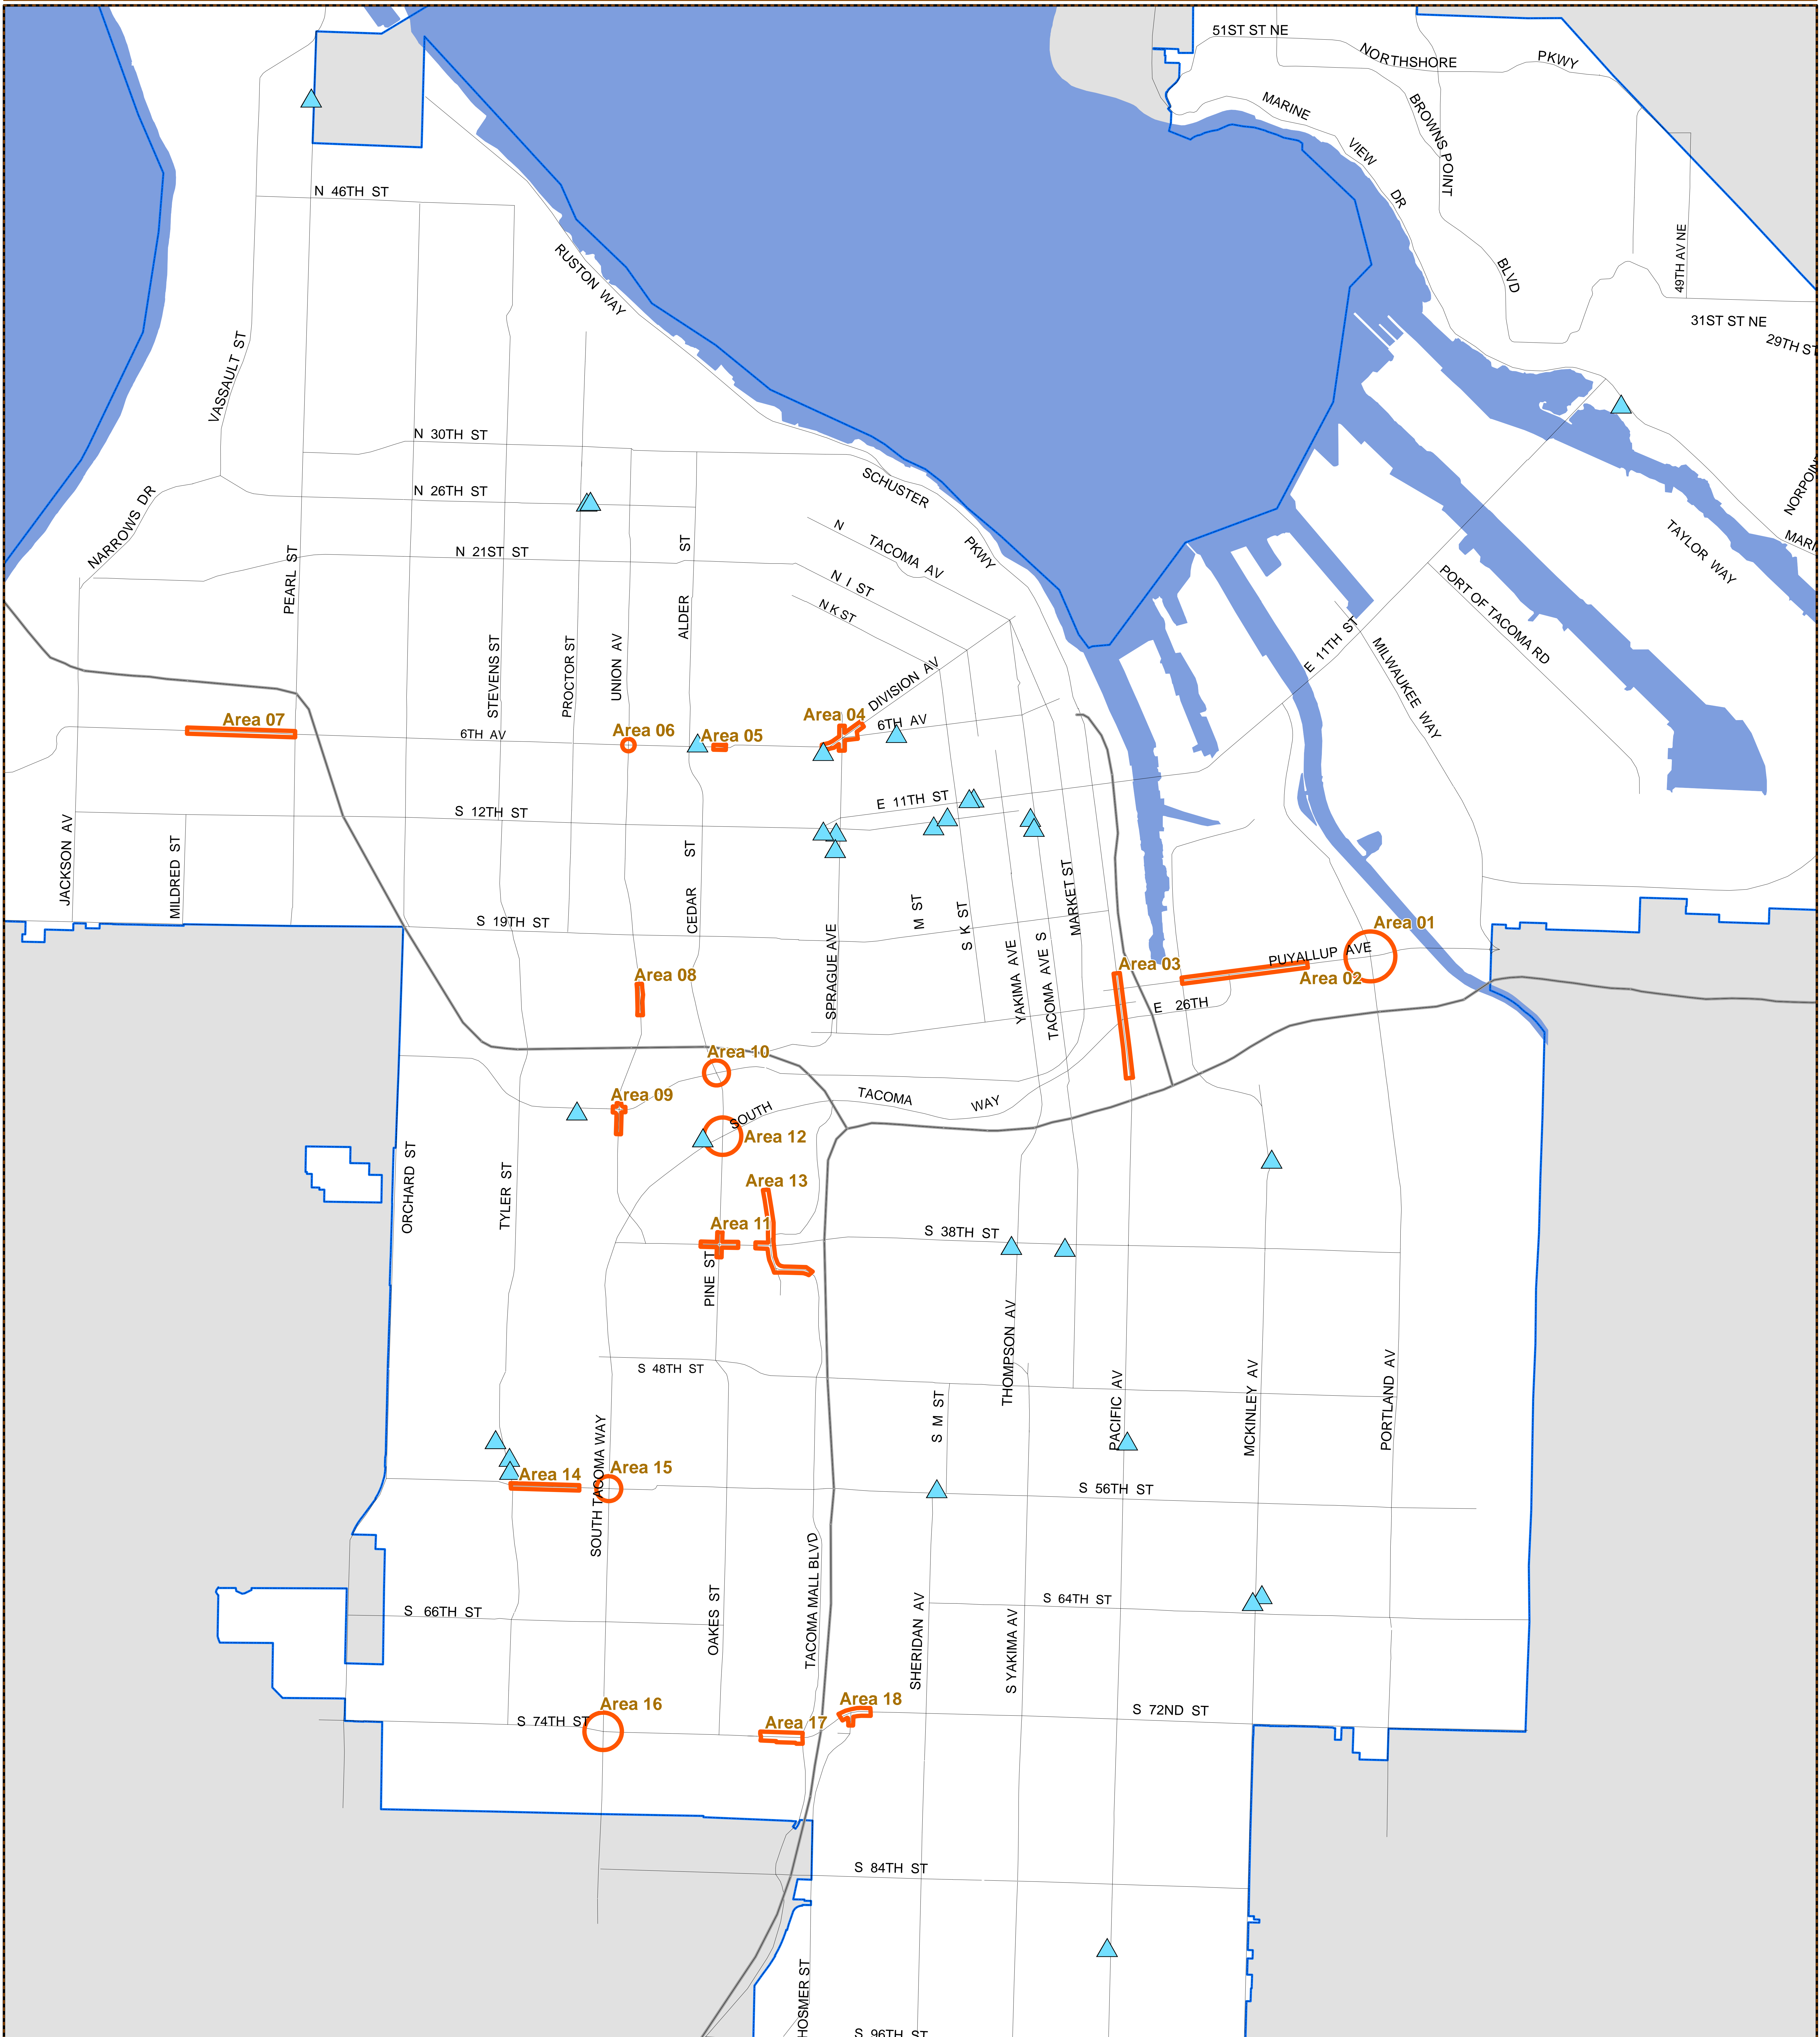

# Digital Billboard Receiving Areas (Proposed) & Billboard Panels to be Removed (REVISED)

3/4/2011

**Legend**

- ▲ Billboard Panels to be Removed (REVISED)
- Digital Billboards Receiving Areas (Proposed)

City of Tacoma  
Community & Economic Development Department  
GIS Analysis & Data Services

A north arrow pointing up and a scale bar showing 0, 1400, 2800, and 4200 feet.

This drawing is neither a legally recorded map nor a survey and is not intended to be used as one. It is to be used for study purposes only.

The official logo of the City of Tacoma, featuring a mountain and water scene.