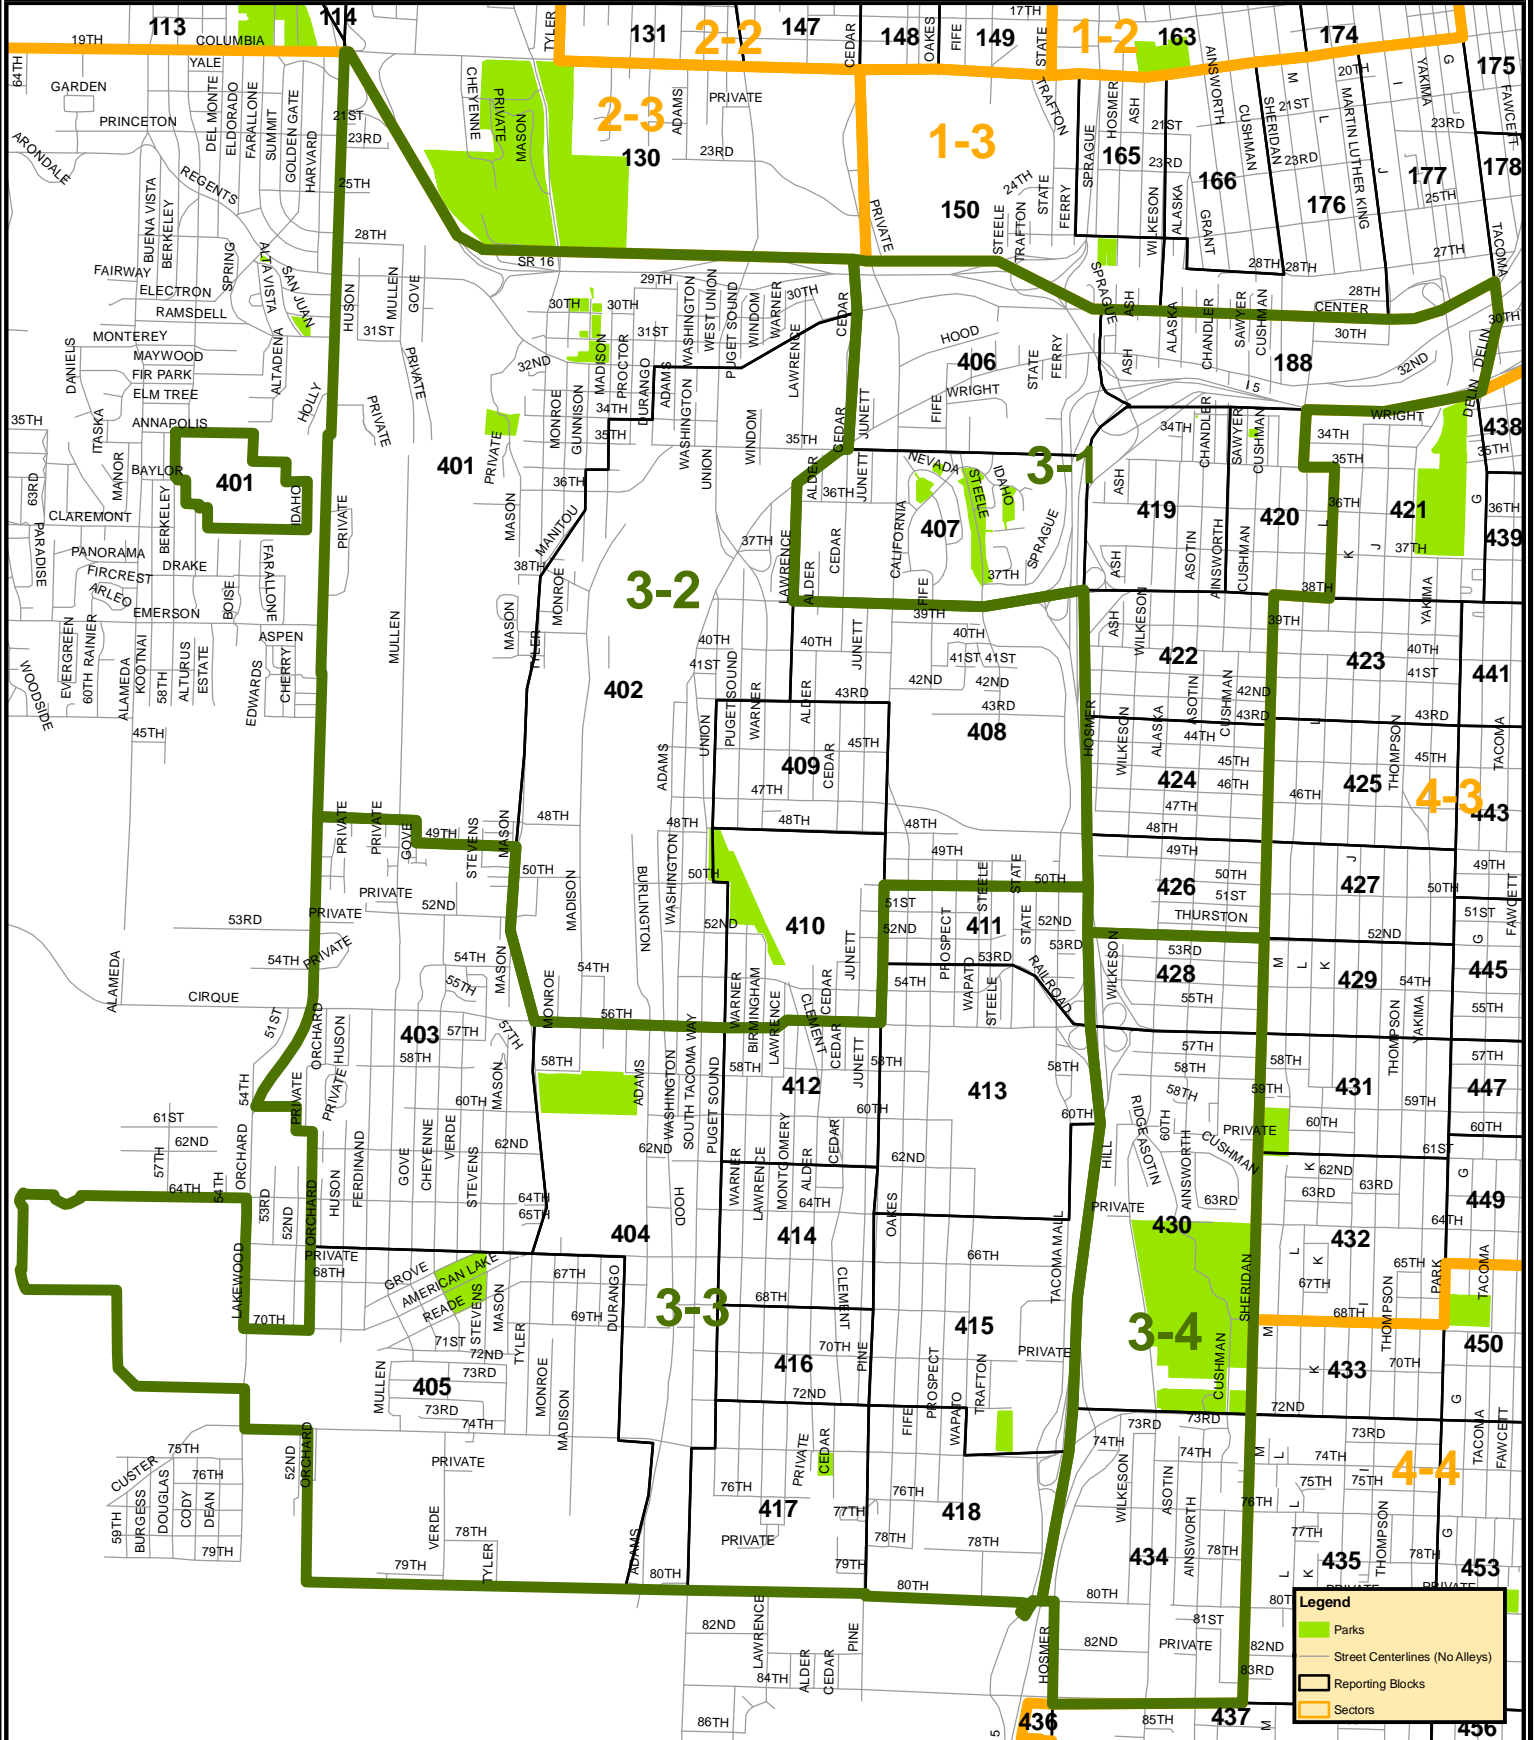

# Sector 3

## Tacoma Police Department

This drawing is neither a legally recorded map nor a survey and is not intended to be used as one. It is to be used for reference purposes only.

Reflects the boundary change occurring between Sector 1 and Sector 4 which went into effect 1 July 2006.