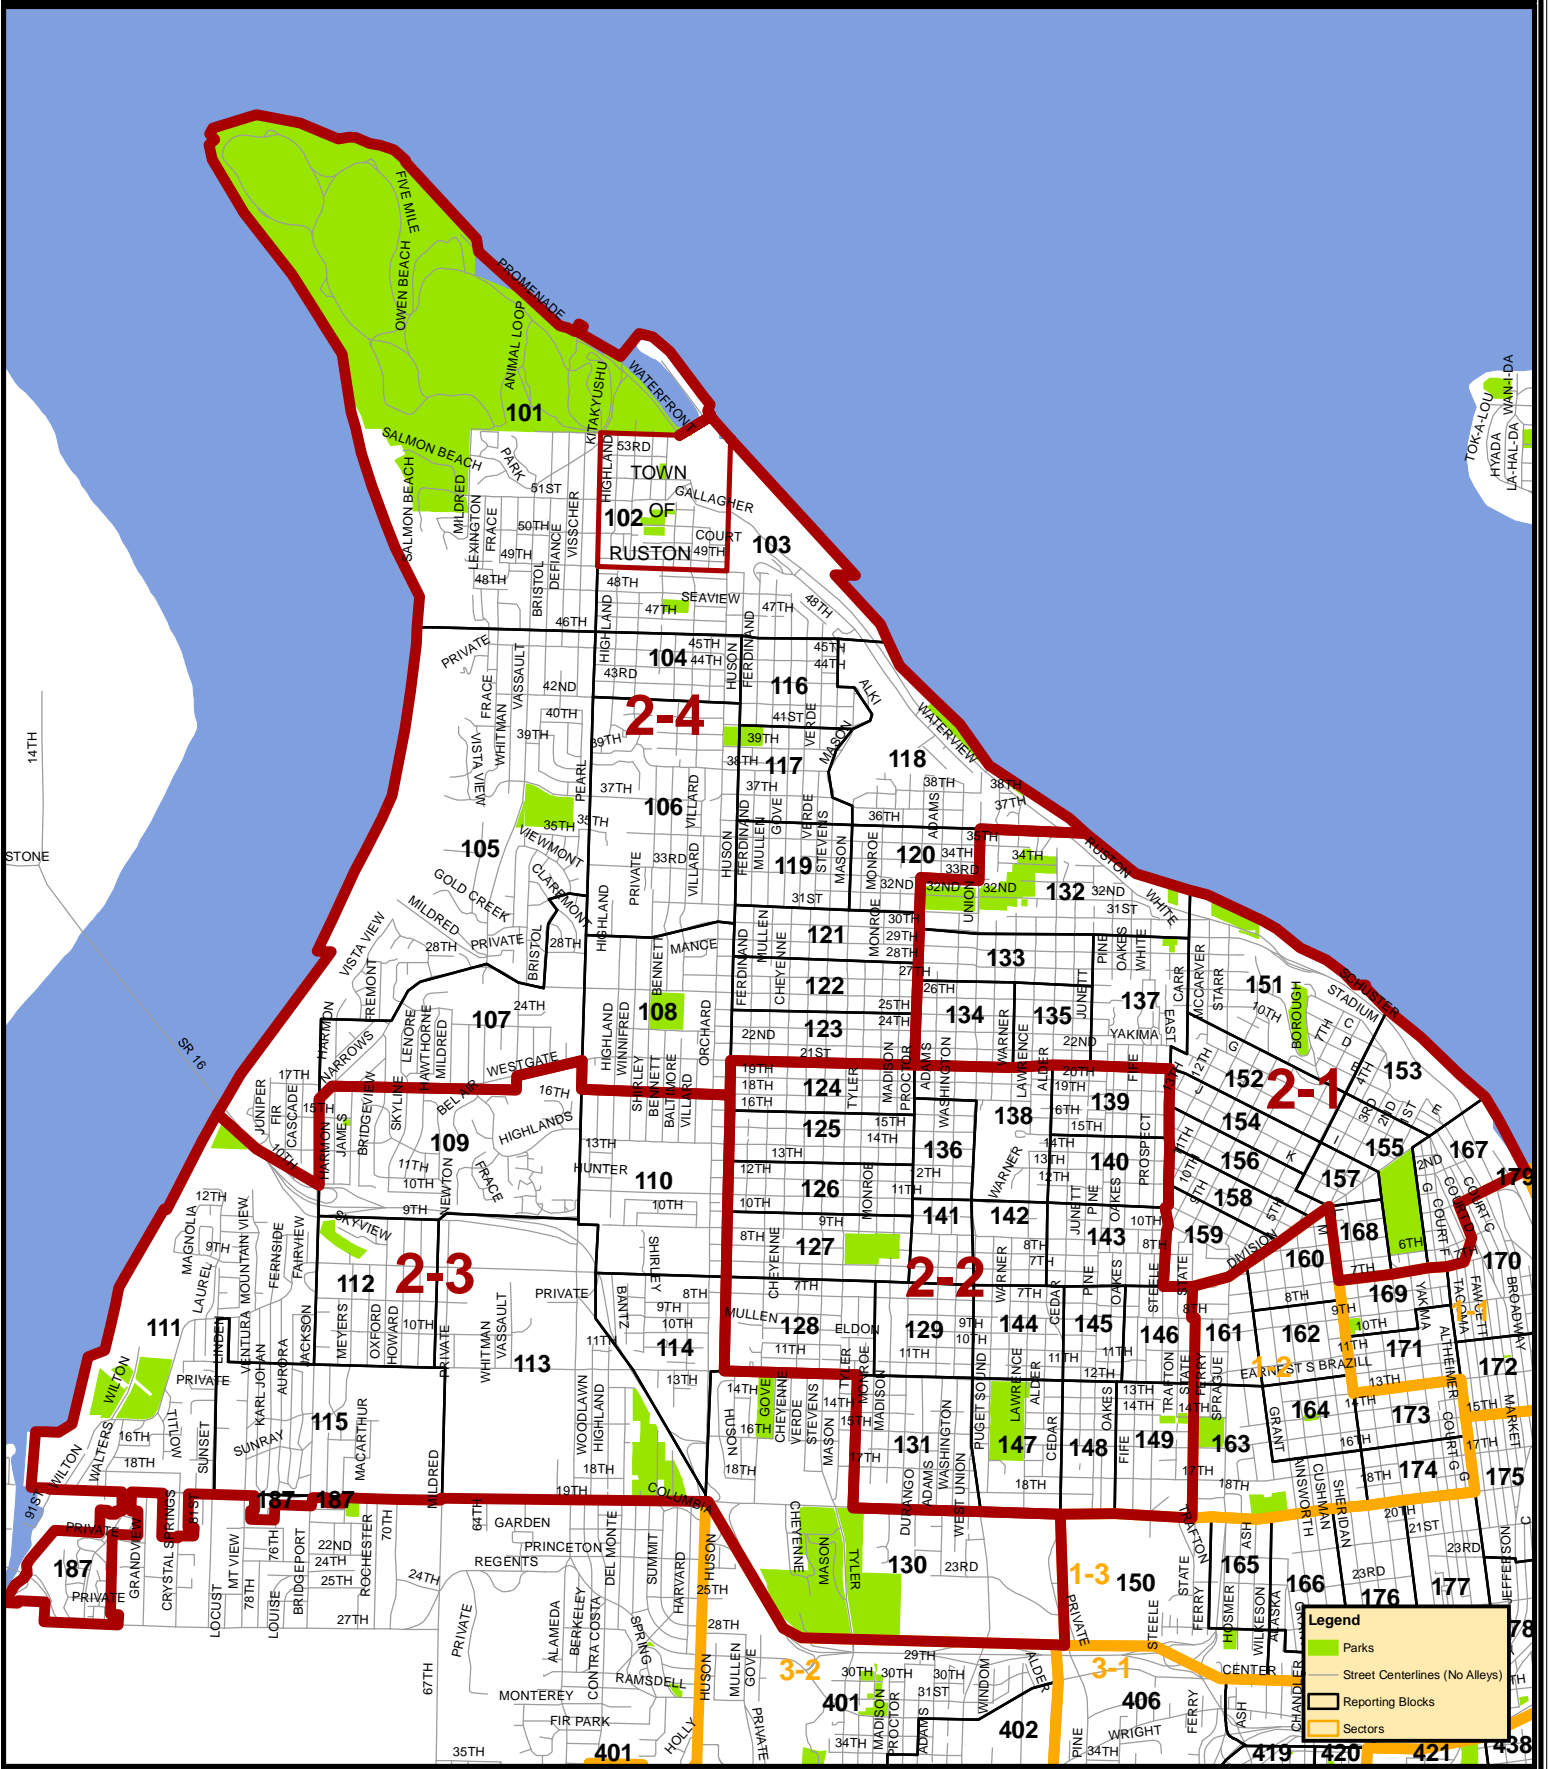

# Sector 2

## Tacoma Police Department

This drawing is neither a legally recorded map nor a survey and is not intended to be used as one. It is to be used for reference purposes only.

Reflects the boundary change occurring between Sector 1 and Sector 4 which went into effect 1 July 2006.