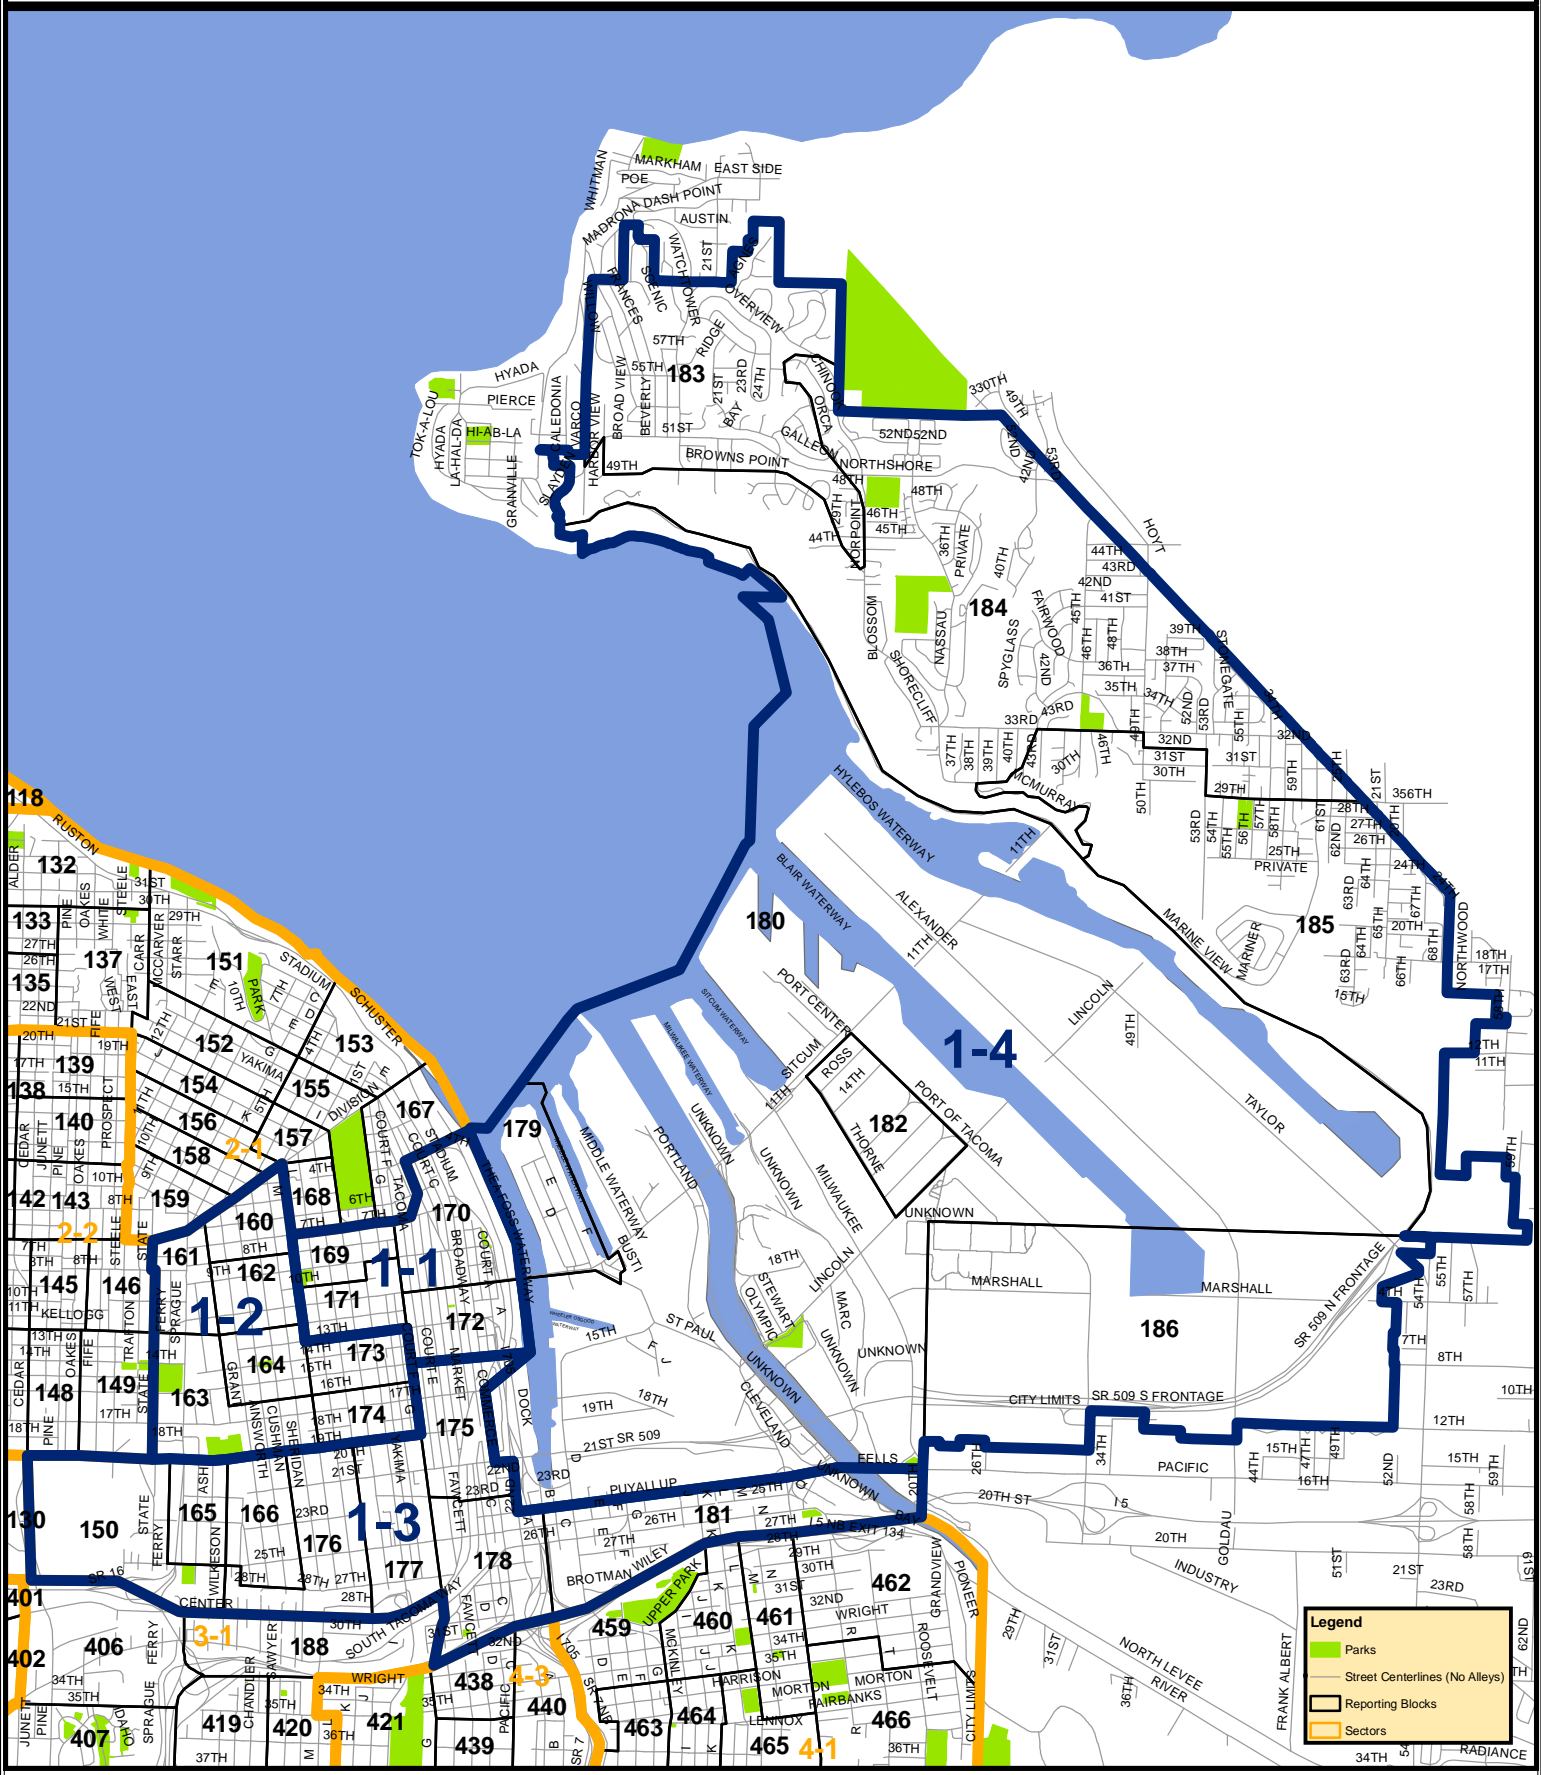

# Sector 1

**Legend**

- Parks
- Street Centerlines (No Alleys)
- Reporting Blocks
- Sectors

**Tacoma Police Department**

This drawing is neither a legally recorded map nor a survey and is not intended to be used as one. It is to be used for reference purposes only.

Reflects the boundary change occurring between Sector 1 and Sector 4 which went into effect 1 July 2006.