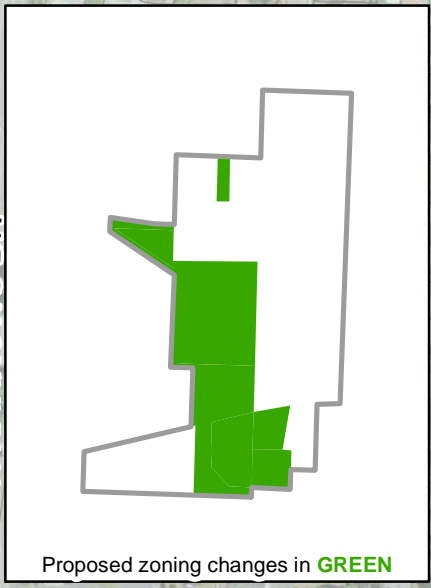

Westgate Proposed Zoning

	Parcels
	Mixed use centers
Proposed zoning	
	PRD: Planned Residential Development
	RCX: Residential Commercial Mixed-Use
	CCX: Community Commercial Mixed-Use

Map is for reference only.