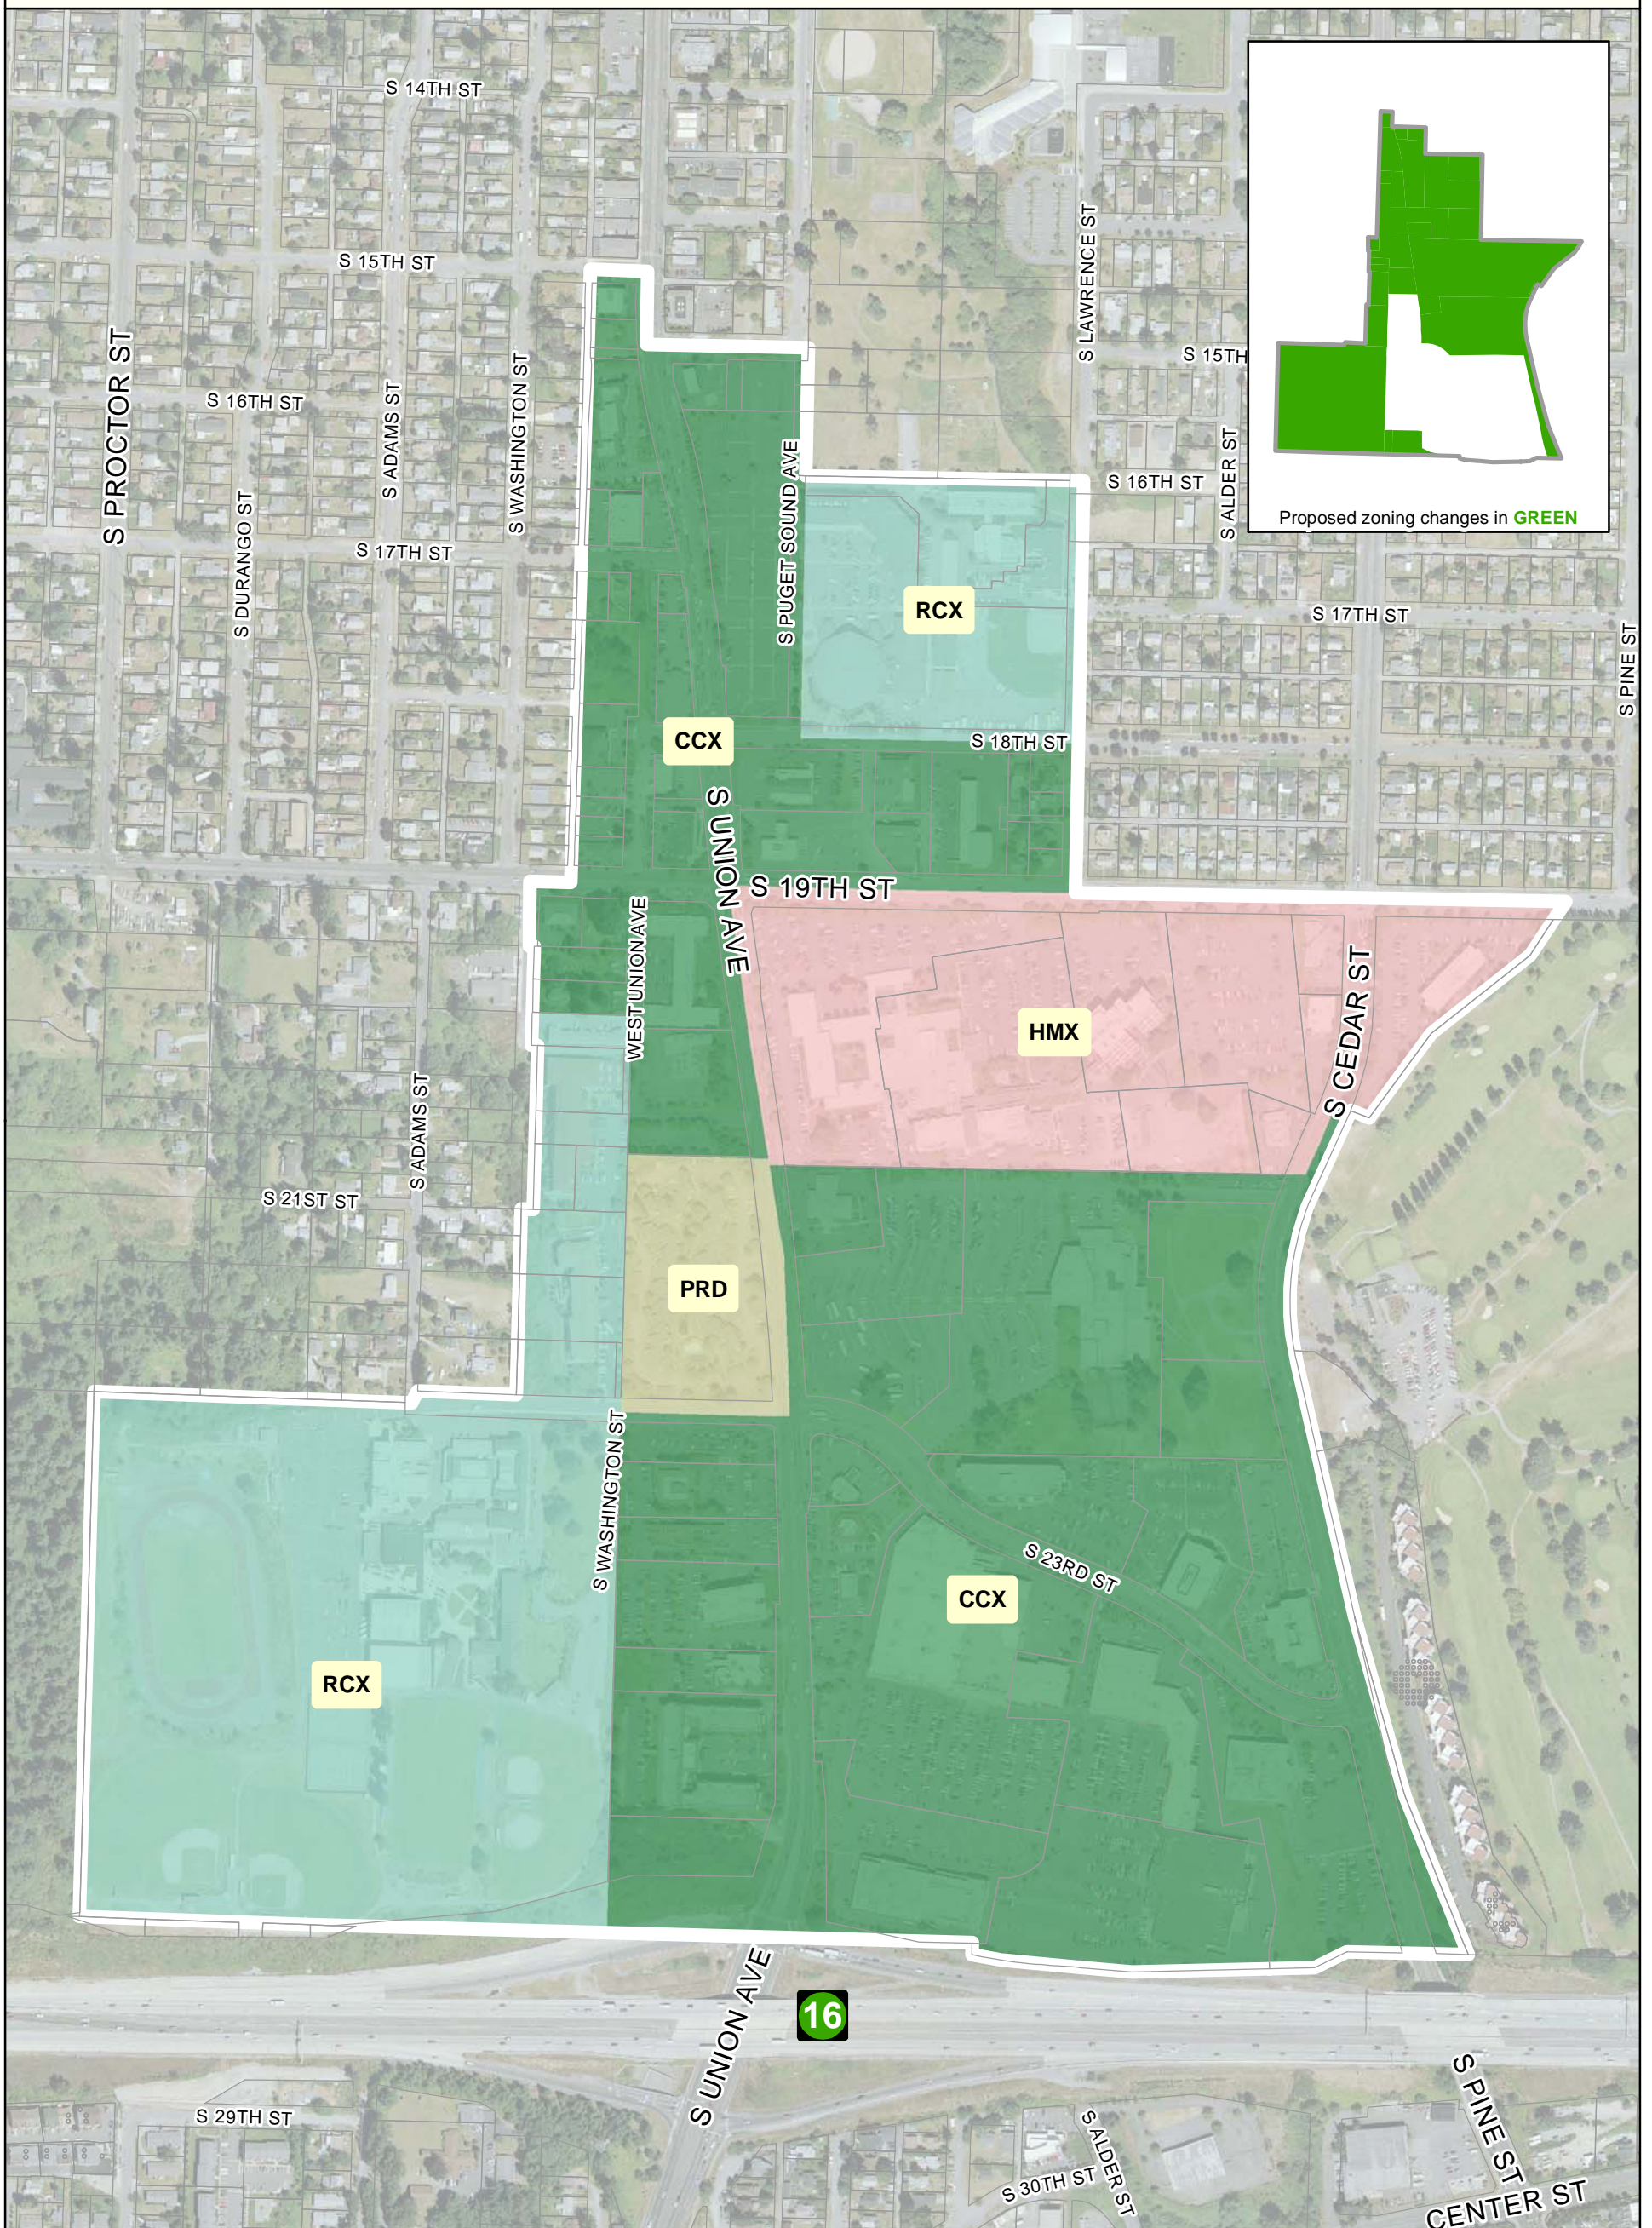

# Tacoma Central Proposed Zoning

- Parcels
- Mixed use centers
- Proposed zoning**
- PRD: Planned Residential Development
- HMX: Hospital-Medical Mixed-Use
- RCX: Residential Commercial Mixed-Use
- CCX: Community Commercial Mixed-Use

Map is for reference only.