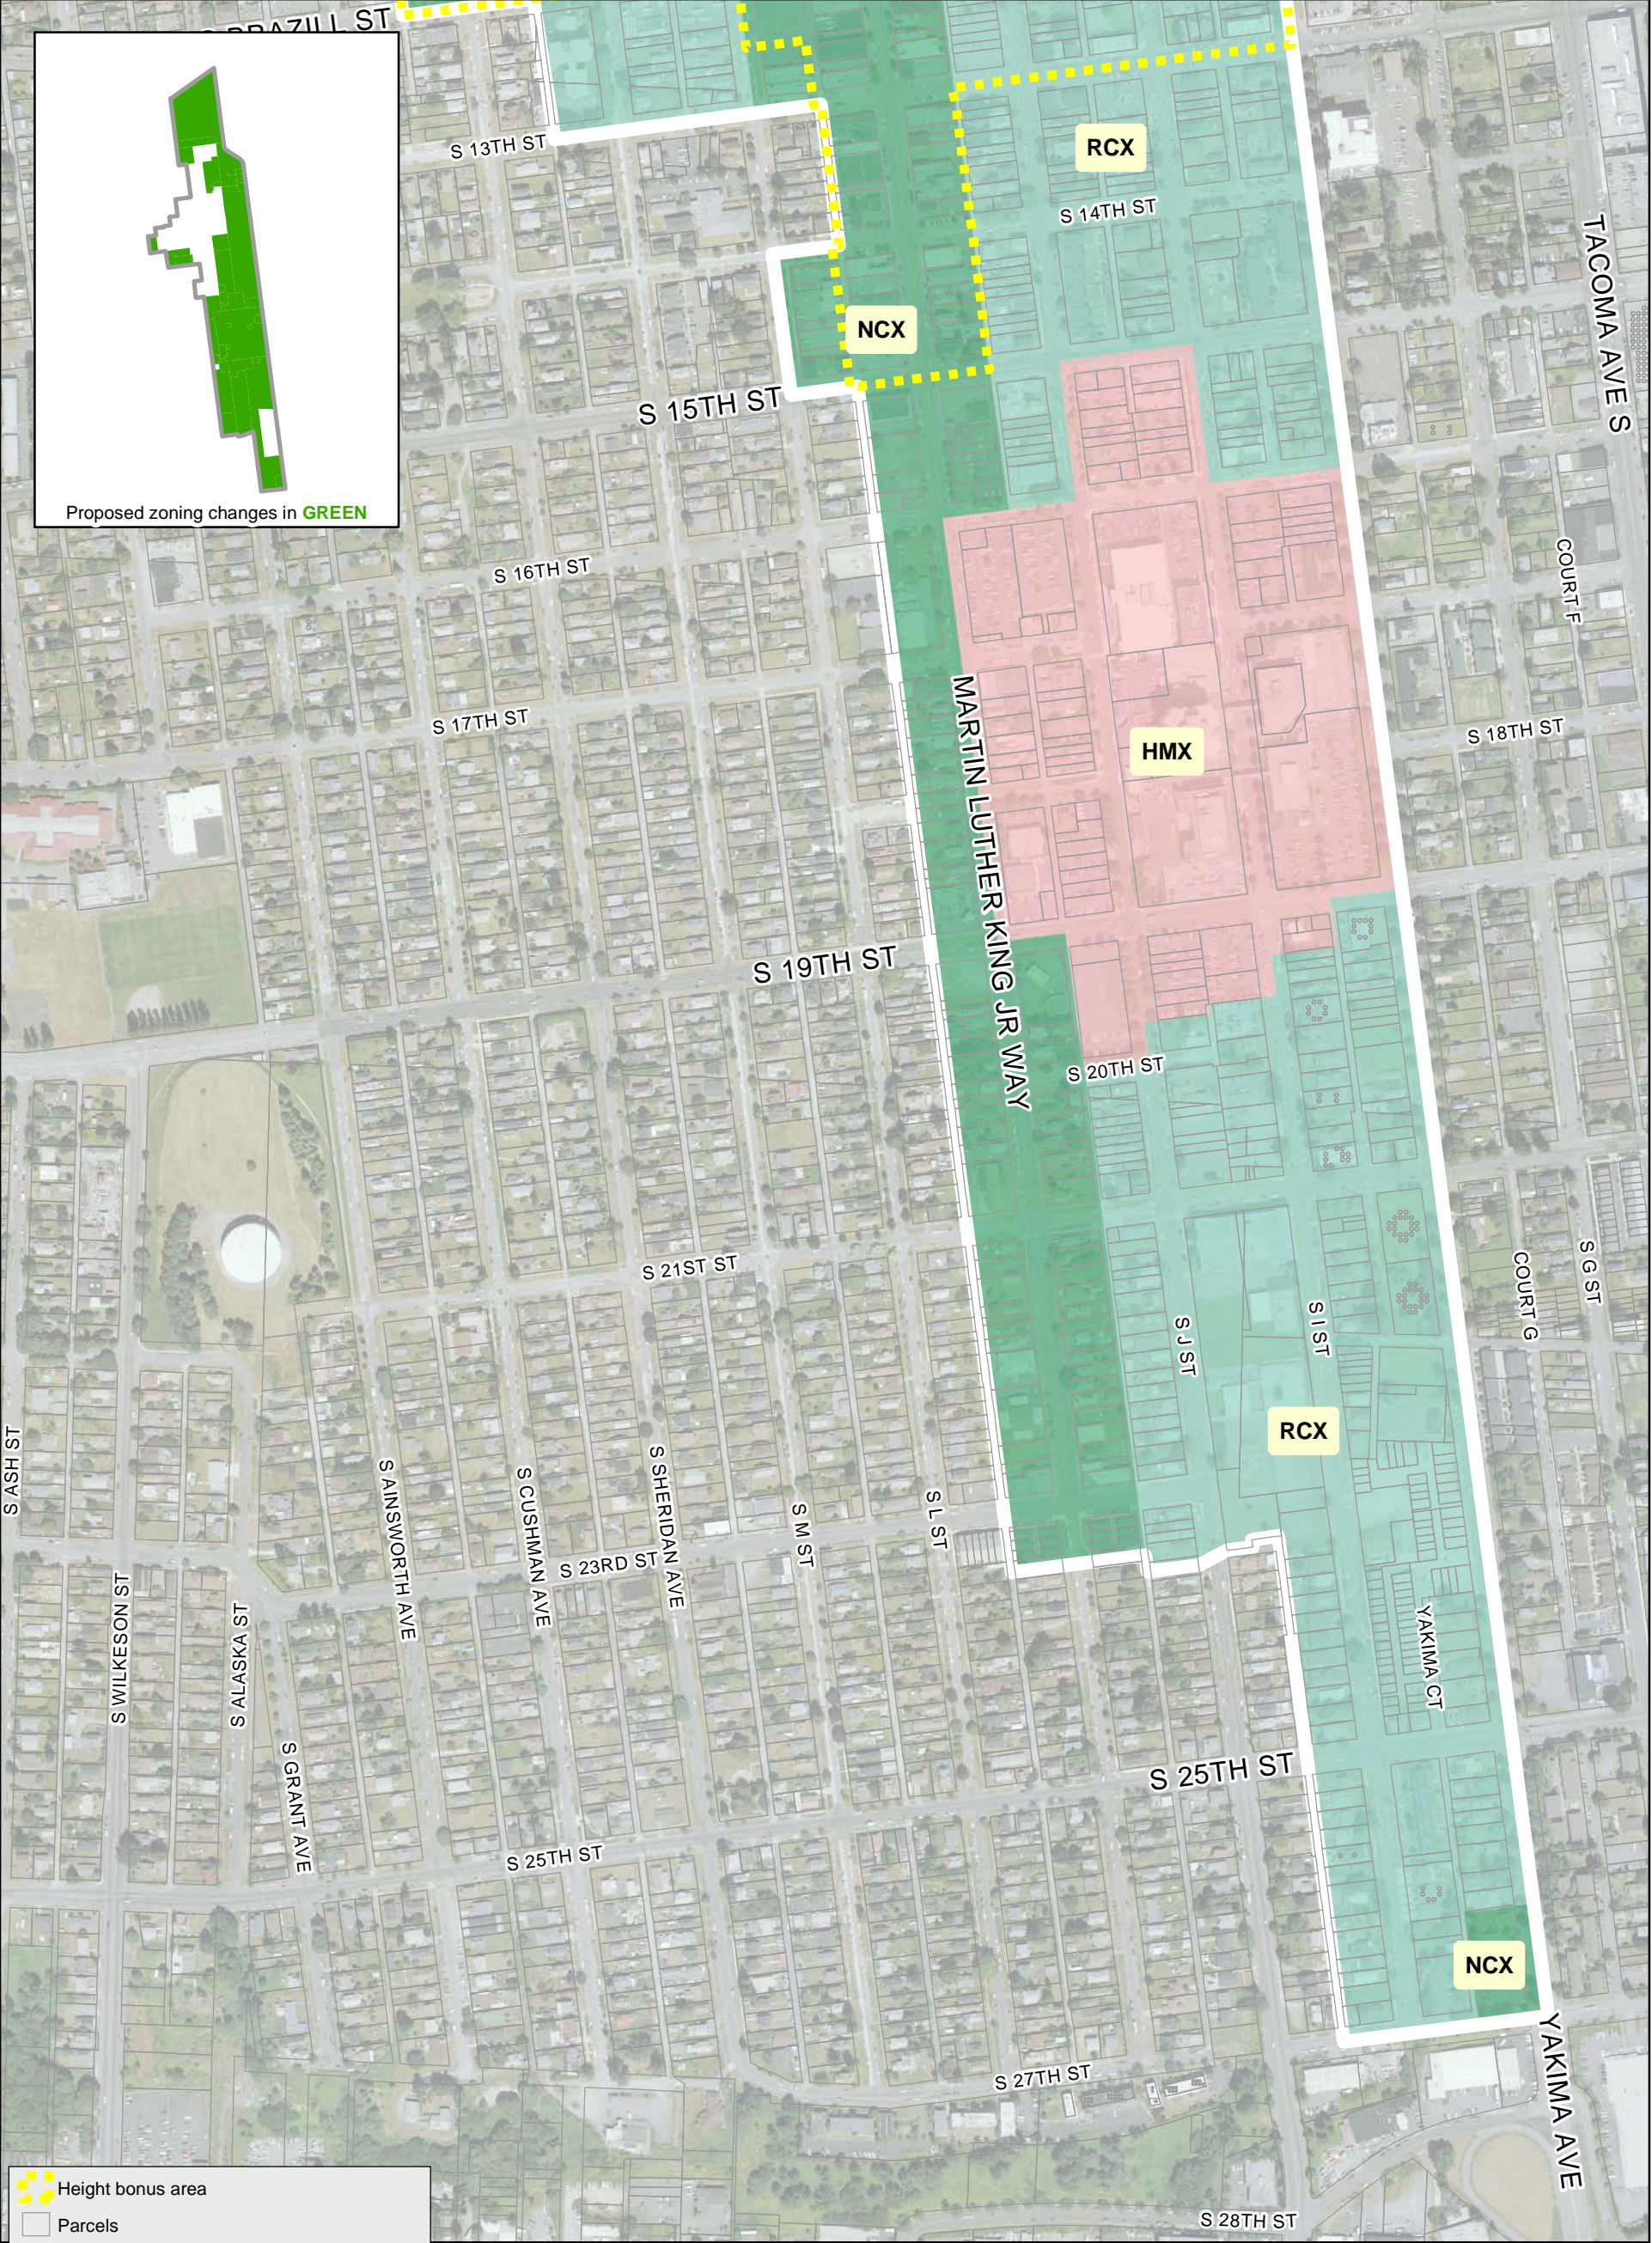

Martin Luther King Proposed Zoning

Legend

- Height bonus area
- Parcels
- Mixed use centers

Proposed zoning

- HMX: Hospital-Medical Mixed-Use
- URX: Urban Residential Mixed-Use
- NRX: Neighborhood Residential Mixed-Use
- RCX: Residential Commercial Mixed-Use
- NCX: Neighborhood Commercial Mixed-Use

Map is for reference only.