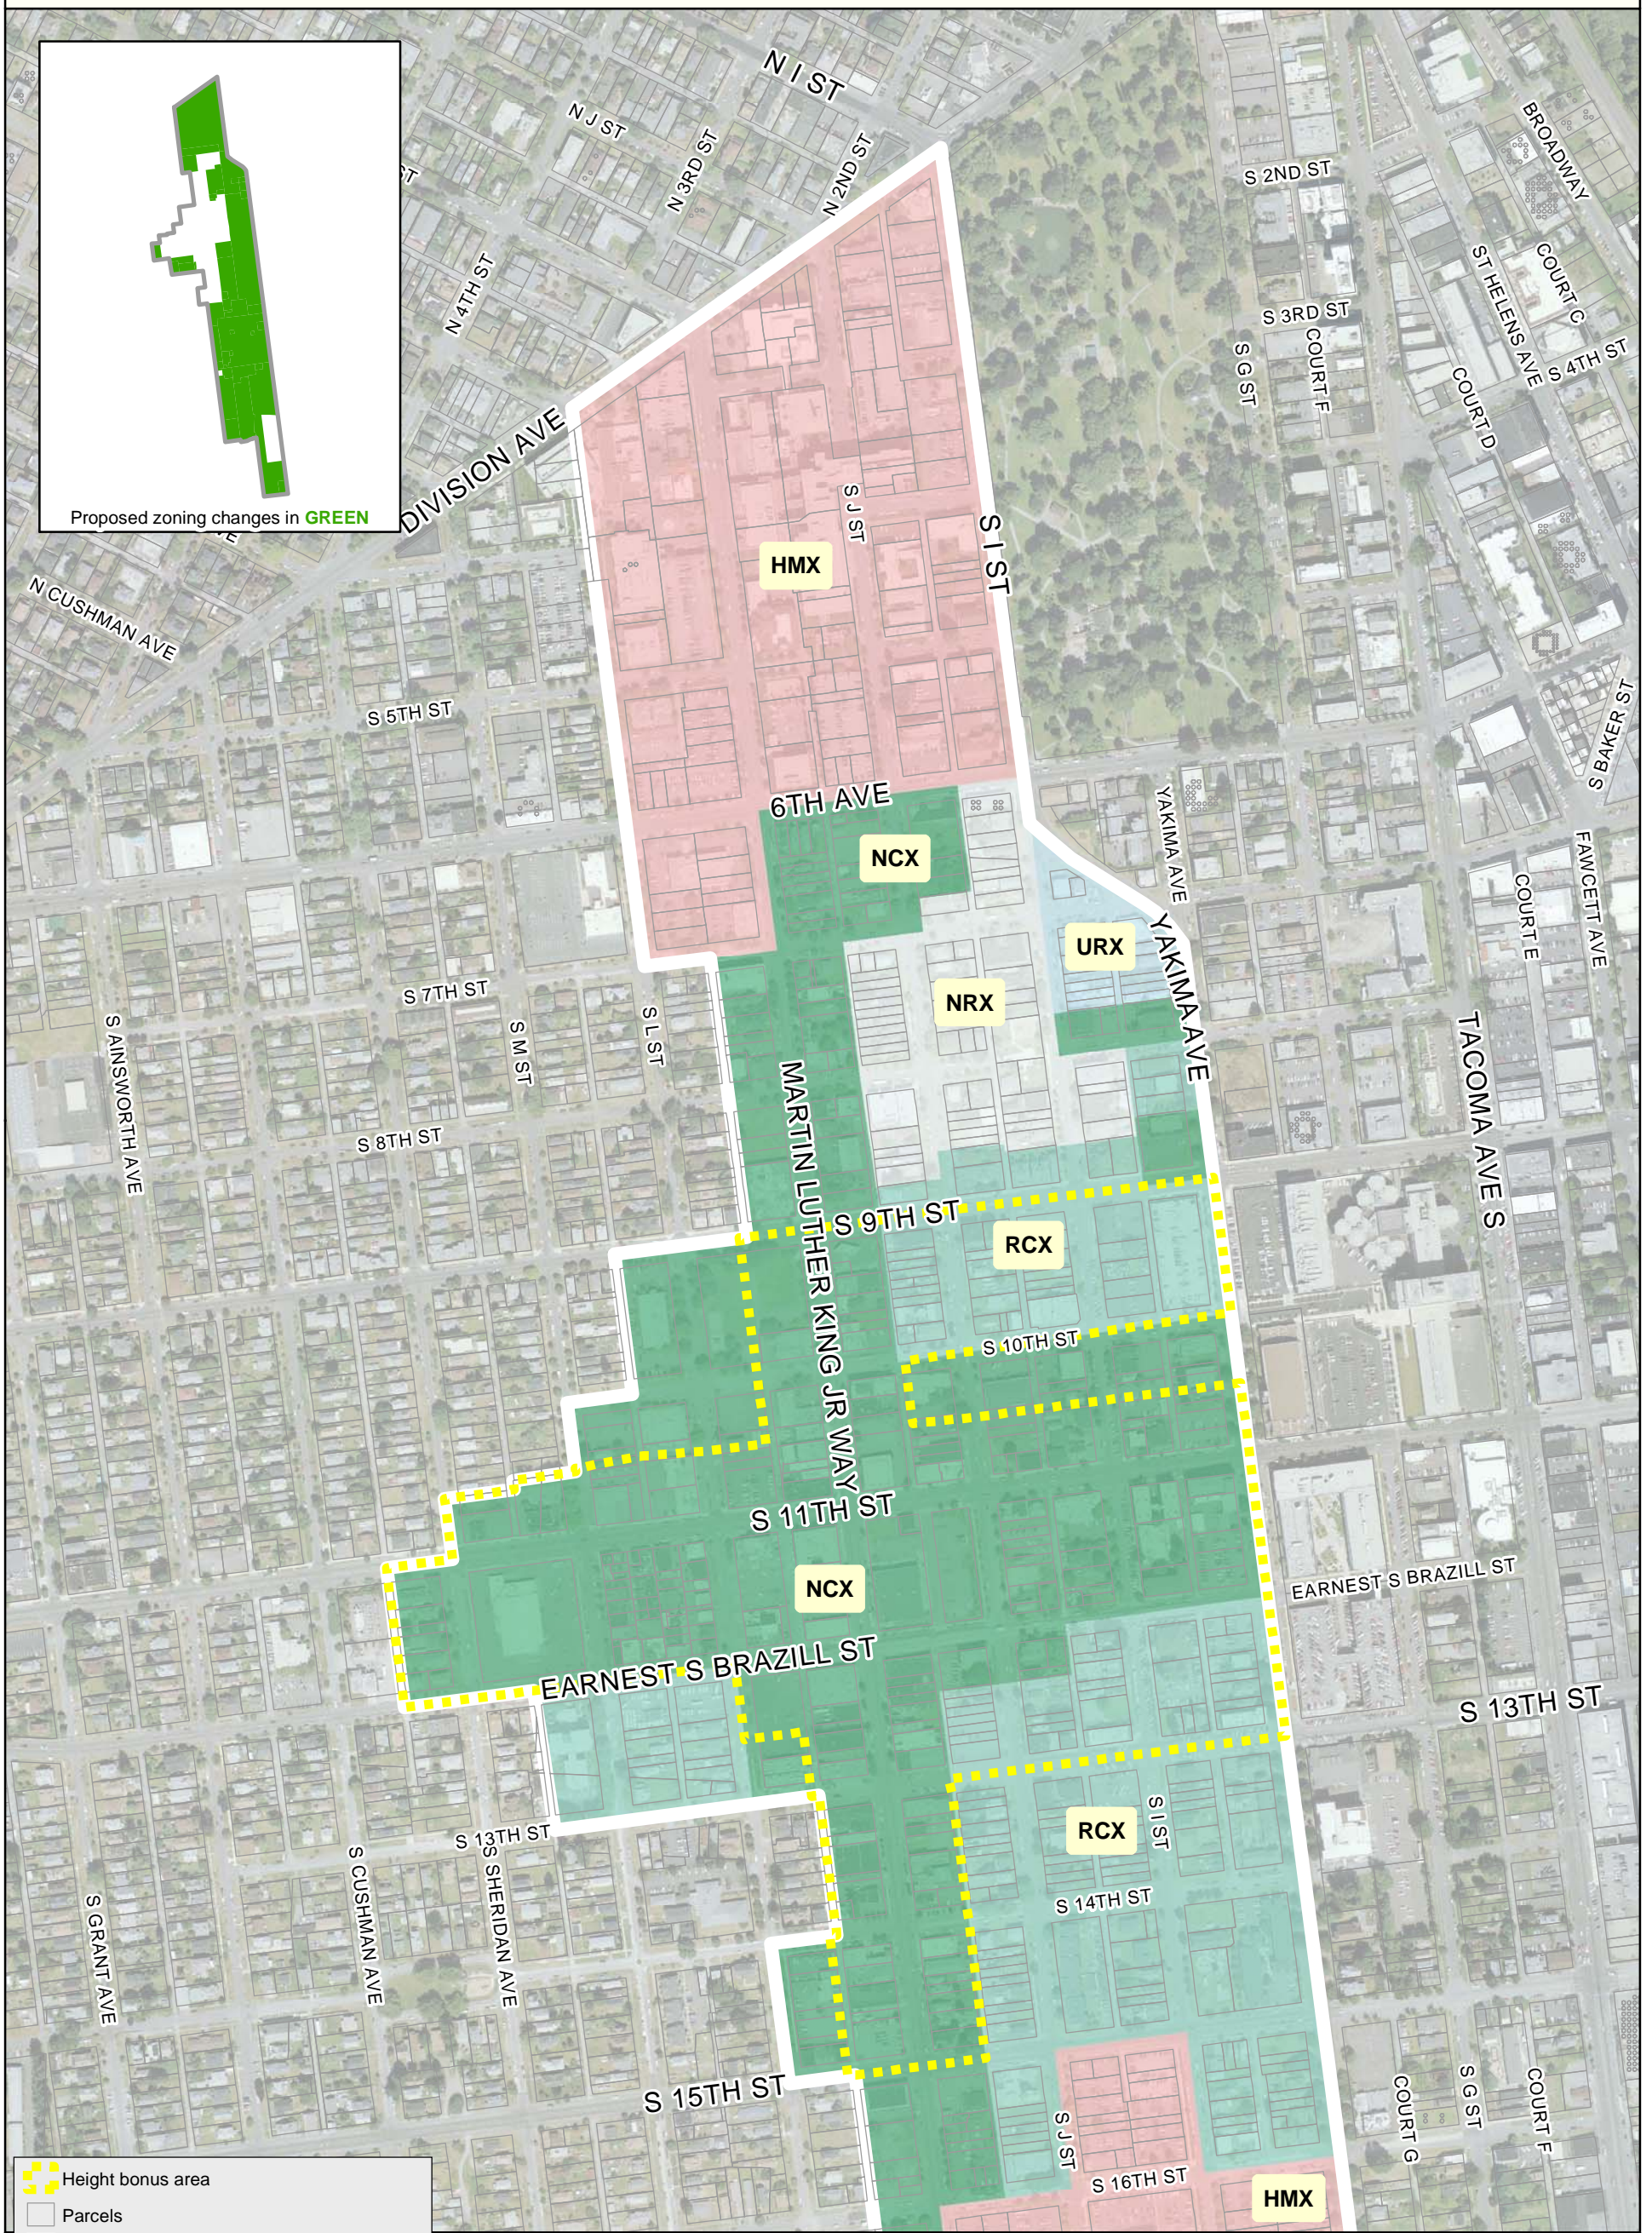

Martin Luther King Proposed Zoning

- Height bonus area
- Parcels
- Mixed use centers
- Proposed zoning**
- HMX: Hospital-Medical Mixed-Use
- URX: Urban Residential Mixed-Use
- NRX: Neighborhood Residential Mixed-Use
- RCX: Residential Commercial Mixed-Use
- NCX: Neighborhood Commercial Mixed-Use

Map is for reference only.