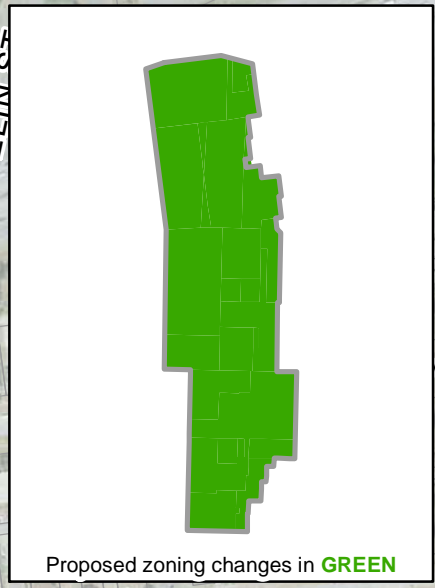

# 34th and Pacific Proposed Zoning

	Parcels
	Mixed use centers
<b>Proposed zoning</b>	
	HMX: Hospital-Medical Mixed-Use
	URX: Urban Residential Mixed-Use
	RCX: Residential Commercial Mixed-Use
	CCX: Community Commercial Mixed-Use

Map is for reference only.